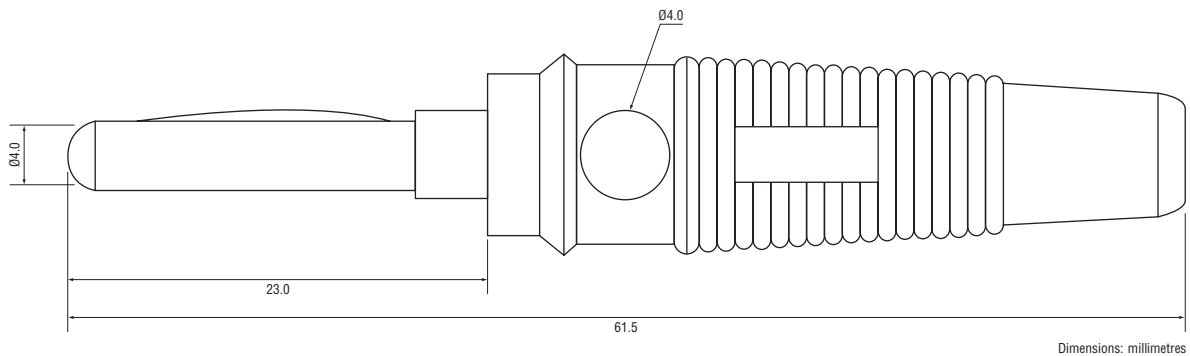

Features:

This product includes the following features:

Voltage rating AC:	30V
Current rating:	24A
Connector type:	4mm Banana plug
Contact plating:	Nickel
Contact material:	Brass
Insulator material:	PVC
Length:	61.5mm Max
Cable diameter:	3.5mm
Mounting type:	Cable
Termination type:	Screw

Specifications:

Material: Brass body steel spring nickel plated with PVC housing.

Part Number Table:

Description	Order code
Plug, 4mm, Red	17-2887
Plug, 4mm, Black	17-2888