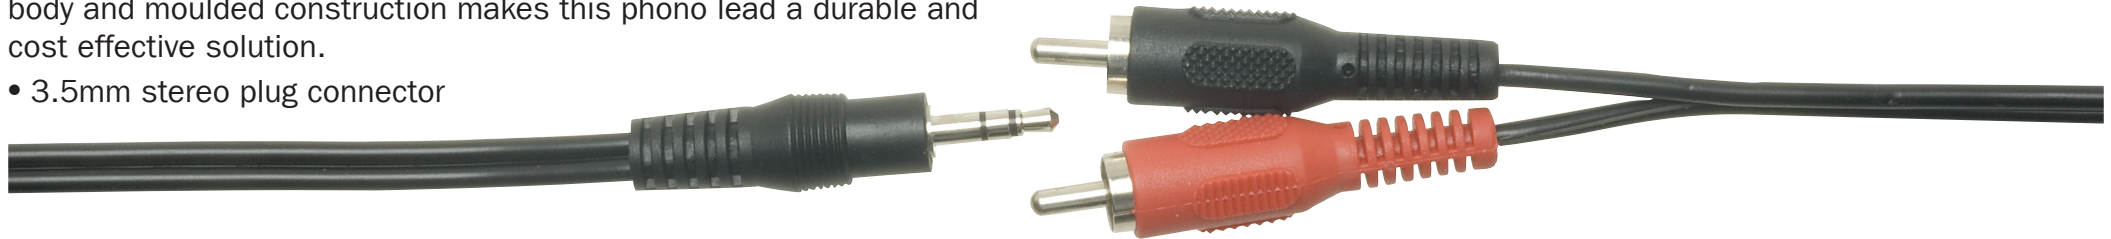

# 1.2m 3.5mm Stereo Plug/Phono Lead

Order code: **20-2950**

Stereo plug type A connector and phono plug type B connector. The PVC body and moulded construction makes this phono lead a durable and cost effective solution.

- 3.5mm stereo plug connector

Cable Word: **OFC HI-FI AUDIO CABLE**