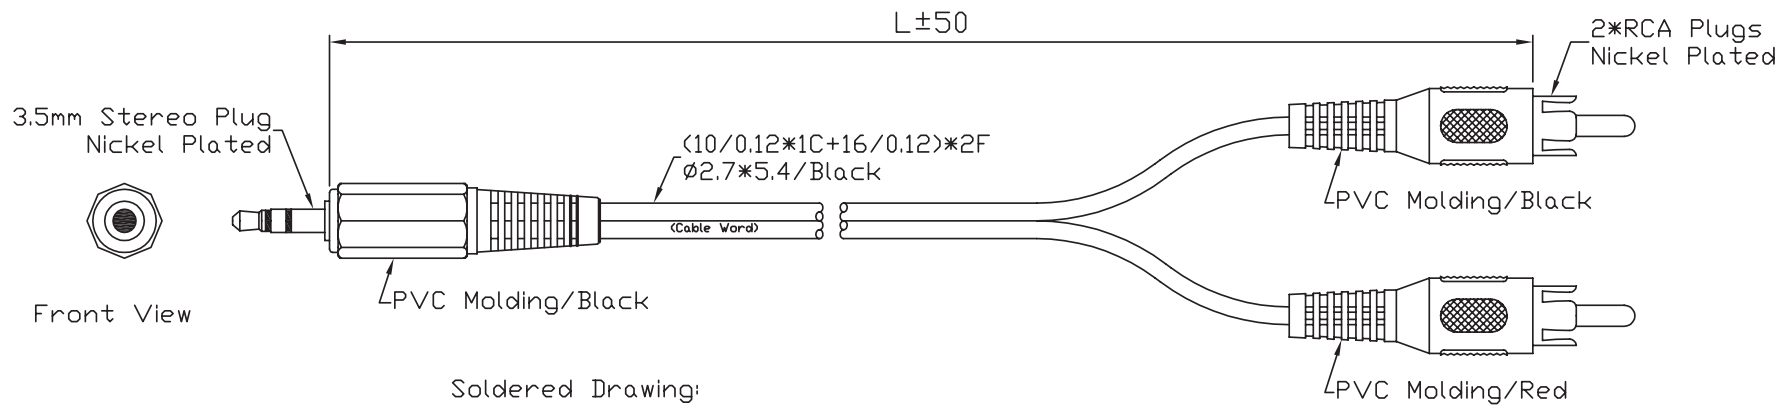

# 1.2m 3.5mm Stereo Plug/Phono Lead

Order code: **20-2950**

Stereo plug type A connector and phono plug type B connector. The PVC body and moulded construction makes this phono lead a durable and cost effective solution.

- 3.5mm stereo plug connector

Cable Word: **OFC HI-FI AUDIO CABLE**