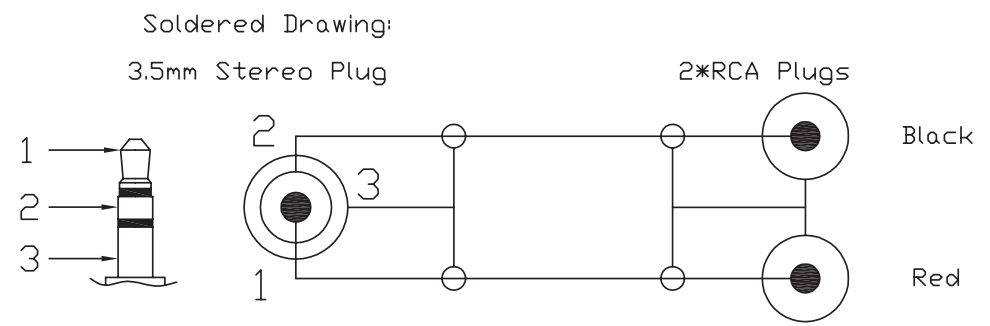

# 1.2m 3.5mm Stereo Plug/Phono Lead

Order code: **20-2950**

Stereo plug type A connector and phono plug type B connector. The PVC body and moulded construction makes this phono lead a durable and cost effective solution.

- 3.5mm stereo plug connector

Cable Word: **OFC HI-FI AUDIO CABLE**