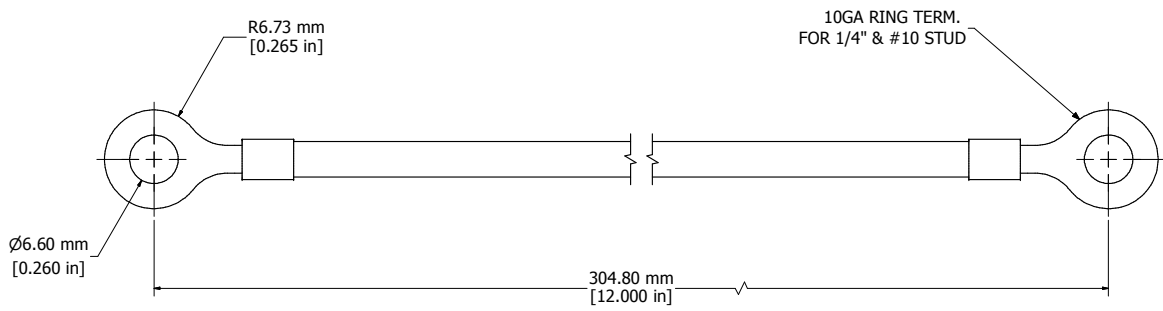

8 | 7 | 6 | 5 | 4 | 3 | 2 | 1

VIEW FROM TOP

ISOMETRIC VIEW

VIEW FROM SIDE

GRDKIT01
Cable - #10 TC TEW Green/Yellow
Terminals - 10 GA Ring Terminal for 1/4" & #10 Stud
Hardware
4 - #10-32 x 3/4" Screws
4 - #10-32 Locking Nuts
4 - #10 Locktooth Washers
4 - #10 Flat Washer
4 - 1/4"-20 x 1/2" Screws
4 - 1/4"-20 Locking Nuts
4 - 1/4" Locktooth Washers
4 - 1/4" Flat Washers
6 - 1/4-20 Thread Cutting Screws (Panel to Panel)