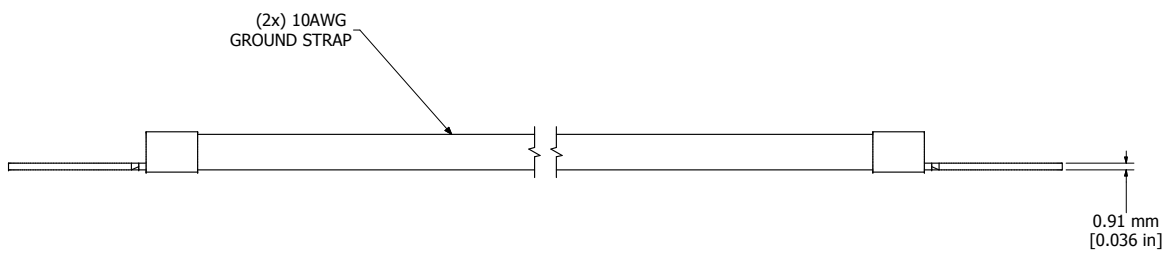

8 | 7 | 6 | 5 | 4 | 3 | 2 | 1

VIEW FROM TOP

ISOMETRIC VIEW

VIEW FROM SIDE

GRDKIT01
Cable - #10 TC TEW Green/Yellow
Terminals - 10 GA Ring Terminal for 1/4" & #10 Stud
Hardware
4 - #10-32 x 3/4" Screws
4 - #10-32 Locking Nuts
4 - #10 Locktooth Washers
4 - #10 Flat Washer
4 - 1/4"-20 x 1/2" Screws
4 - 1/4"-20 Locking Nuts
4 - 1/4" Locktooth Washers
4 - 1/4" Flat Washers
6 - 1/4-20 Thread Cutting Screws (Panel to Panel)