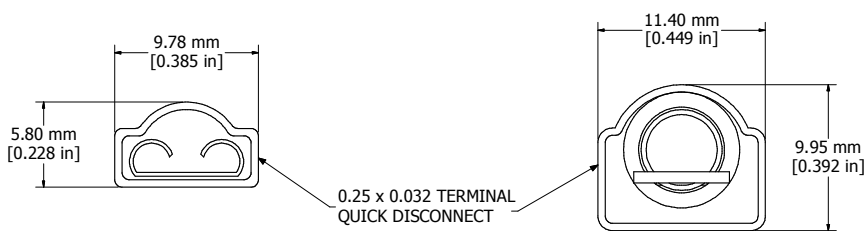

GROUND CABLE CONNECTED

ISOMETRIC VIEW

GROUND CABLE DISCONNECTED

FEMALE END

MALE END

GRDKIT04
Cable - #10 TC TEW Green/Yellow
Terminals - 10 GA Ring Terminal for 1/4" & #10 Stud
Hardware
8 - #10-32 x 3/4" Screws
8 - #10-32 Locking Nuts
8 - #10 Locktooth Washers
8 - #10 Flat Washer
8 - 1/4"-20 x 1/2" Screws
8 - 1/4"-20 Locking Nuts
8 - 1/4" Locktooth Washers
8 - 1/4" Flat Washers