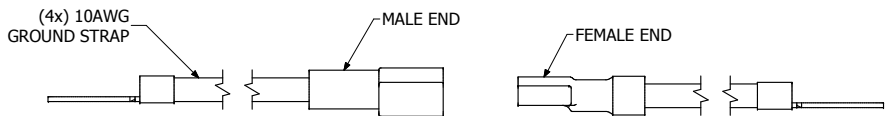

GROUND CABLE CONNECTED

ISOMETRIC VIEW

GROUND CABLE DISCONNECTED

FEMALE END

MALE END

GRDKIT04
Cable - #10 TC TEW Green/Yellow
Terminals - 10 GA Ring Terminal for 1/4" & #10 Stud
Hardware
8 - #10-32 x 3/4" Screws
8 - #10-32 Locking Nuts
8 - #10 Locktooth Washers
8 - #10 Flat Washer
8 - 1/4"-20 x 1/2" Screws
8 - 1/4"-20 Locking Nuts
8 - 1/4" Locktooth Washers
8 - 1/4" Flat Washers