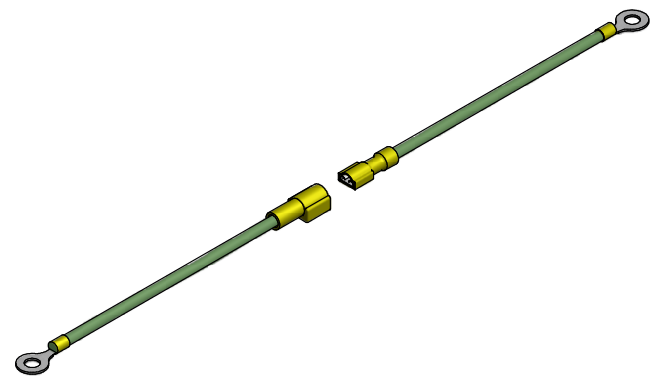

GROUND CABLE CONNECTED

ISOMETRIC VIEW

GROUND CABLE DISCONNECTED

FEMALE END

MALE END

GRDKIT04
Cable - #10 TC TEW Green/Yellow
Terminals - 10 GA Ring Terminal for 1/4" & #10 Stud
Hardware
8 - #10-32 x 3/4" Screws
8 - #10-32 Locking Nuts
8 - #10 Locktooth Washers
8 - #10 Flat Washer
8 - 1/4"-20 x 1/2" Screws
8 - 1/4"-20 Locking Nuts
8 - 1/4" Locktooth Washers
8 - 1/4" Flat Washers