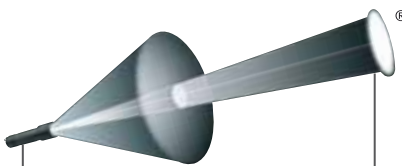

LED LENSER®  P5R
 A giant of light goes eco

Advanced Focus System

LED	High End Power LED
Length	117,5 mm
Weight	80 g
Luminous flux	210 lm*
Battery	1 x AA Li-Ion 3,7 V
Energy tank	2,6 Wh
Burning life	7 h**
Beam distance	190 m*

Technical Data

reddot design award
winner 2010

The LED LENSER® P5R generates a light output that is reminiscent of spotlights. A light beam of up to 210 Lumens* shoots from the high-precision reflector-lens (simply press the push-button). The lamp is powered by a rechargeable lithium-ion battery that can be recharged up to 1,000 times using the included charger.

Included in delivery: rechargeable battery, floating charge system, intelligent clip

Item No. 8405-R

* Luminous flux (lumens) resp. max. beam distance (meters) in the brightest function when switching on with one new fully charged rechargeable battery. Average values that may vary $\pm 15\%$ depending on type of chip and rechargeable battery.
 ** Average hours of burning life as measured in the least energy-consuming mode and until residual luminous flux amounts to 1 lumen.