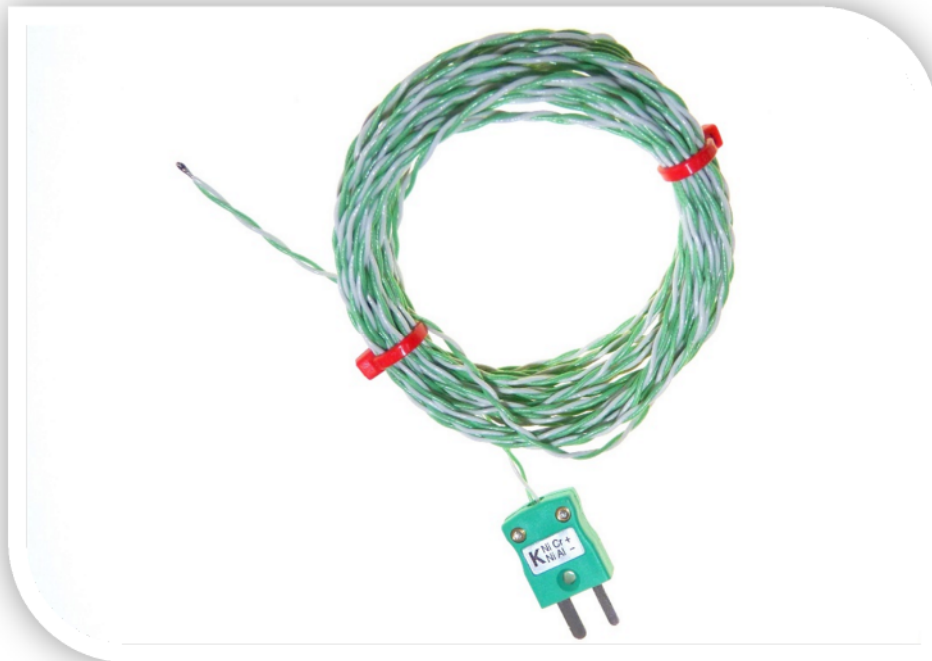

### Fine Wire Exposed Junction Thermocouple – PFA insulated

- Thermocouple types K & T to IEC 584
- Fast response, welded exposed junction
- 5 metre long Teflon® PFA insulated twin-twisted lead
- Durable construction with choice of conductor size, 1/0.315mm solid or 7/0.2mm stranded
- Miniature plug termination
- Temperature range –75°C to +250°C
- Ideal for test & development applications

T/C Type	Conductors	Length (mtr)	Miniature Plug	Manufacturer's Part Number	Rapid Part Number
K	1/0.315 Solid	5	Yes	XE-3530-001	<b>61-3200</b>
K	7/0.2 Stranded	5	Yes	XE-3531-001	<b>61-3201</b>
T	1/0.315 Solid	5	Yes	XE-3532-001	<b>61-3202</b>
T	7/0.2 Stranded	5	Yes	XE-3533-001	<b>61-3203</b>