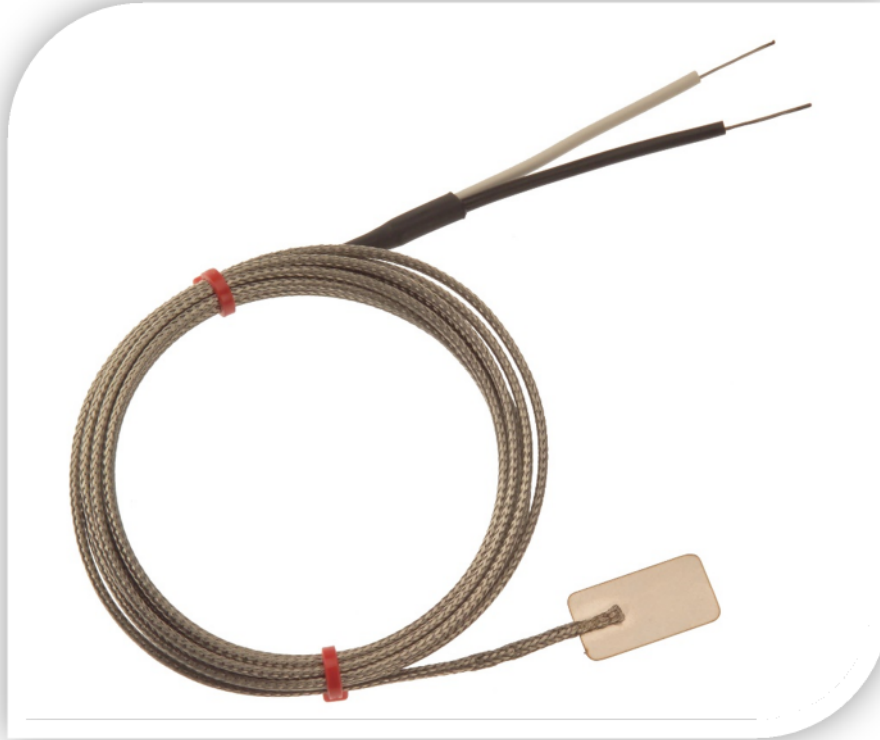

Leaf Thermocouple

- Thermocouple mounted on a stainless steel shim
- 25x13mm shim
- Junction grounded at tip for fast response
- Rated 350deg C
- 2 Metre glassfibre insulated lead with stainless steel overbraid, 7/0.2mm
- Type J or K available

T/C Type	Manufacturer's Part Number	Rapid Order Code
K	XE-3421-001	61-3187
J	XE-3420-001	61-3292