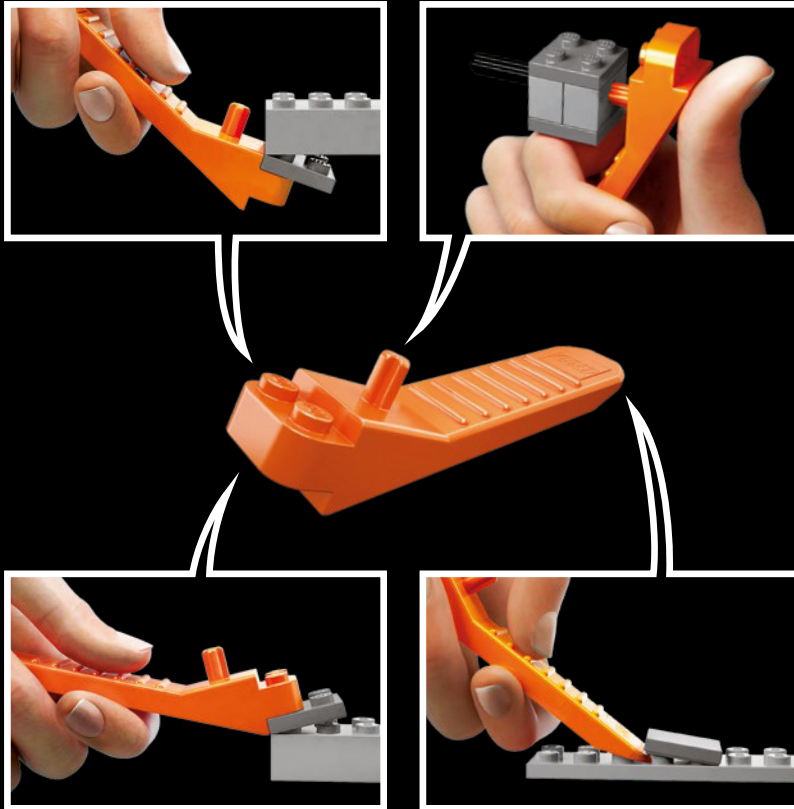

Emma Lazarus
The New Colossus
1883

A Universal Icon

The Statue of Liberty was intended to be seen as a universal symbol of enlightenment and freedom. The robed female figure itself represents Libertas, the Roman goddess of freedom, and although you cannot see her feet clearly she stands among a broken shackle and chains, with her right foot raised, depicting her moving away from oppression and slavery. The seven spikes on the crown represent the seven oceans and the seven continents of the world, reinforcing the universal concept of liberty.

Facts & Figures

Style	Neoclassical Sculpture
Materials	Statue: Copper & Iron Pedestal: Stone
Height	Statue: 151 ft. (46 m) Including Pedestal: 305 ft. (93 m)
Weight	224.9 short tons (204 metric tons)
Dedicated	October 28, 1886