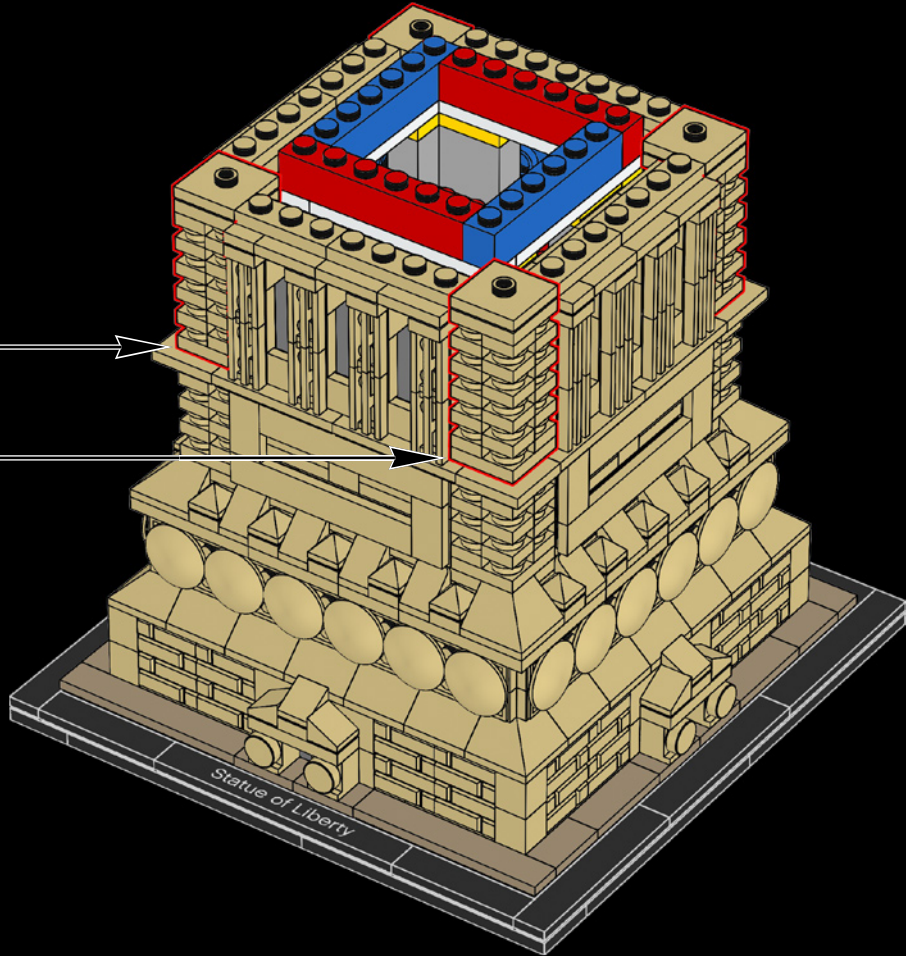

In high winds of 50 mph (80 kph) or more, the Statue can sway by up to 3 in. (7.6 cm).