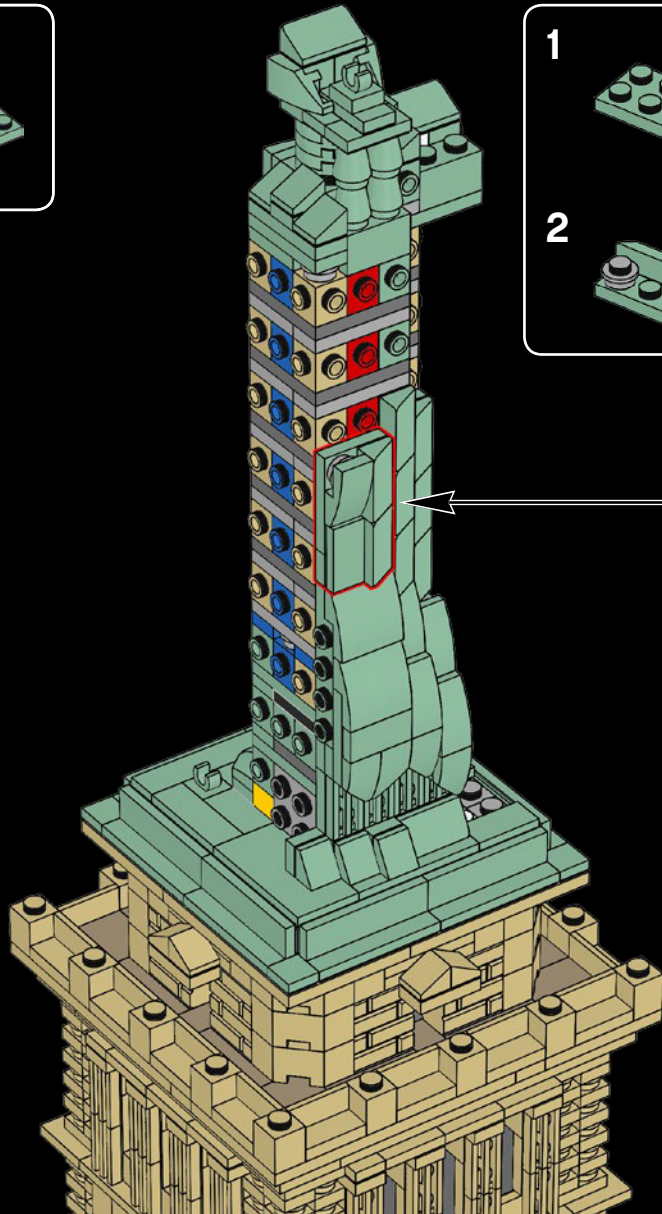

3

4

84

85

Visitors have to climb 354 stairs to reach the Statue's crown.

86

87

88