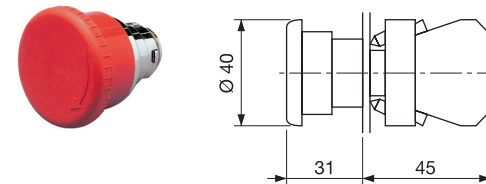

CONTROL PRODUCTS

Start/Stop Push Buttons

METAL BODIED	PLASTIC BODIED	STYLE
CCTTRSTWH	-	White Start
CCTTRSPBK	-	Black Stop
CCTTRONWH	-	White On
CCTTROFBK	-	Black Off

Black Button - Extended Height

40mm E-stop Key Release

METAL BODIED	PLASTIC BODIED	COLOUR
CCTTM41LB	CCTPM41LB	Black
CCTTM41LR	CCTPM41LR	Red

40mm E-stop Twist Release

METAL BODIED	PLASTIC BODIED	COLOUR
CCTTM40LB	CCTPM40LB	Black
CCTTM40LR	CCTPM40LR	Red

60mm E-stop Twist Release

METAL BODIED	PLASTIC BODIED	COLOUR
CCTTM60LB	CCTPM60LB	Black
CCTTM60LR	CCTPM60LR	Red

Selector Switch

- Black short lever, 2 and 3 position selector switch
- Maintain & spring return options

METAL BODIED	PLASTIC BODIED	POSITIONS	STYLE
CCTTSS211	CCTPSS211	2	Maintained left & right
CCTTSS210	CCTPSS210	2	Return left
CCTTSS311	CCTPSS311	3	Maintained left, centre & right
CCTTSS300	CCTPSS300	3	Return to centre from left & right
CCTTSS301	CCTPSS301	3	Return to centre from left, maintained right
CCTTSS310	CCTPSS310	3	Return to centre from right, maintained left