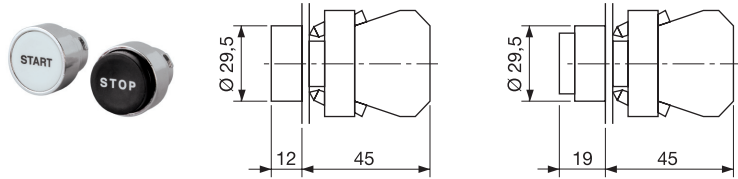

CONTROL PRODUCTS

Start/Stop Push Buttons

METAL BODIED	PLASTIC BODIED	STYLE
CCTTRSTWH	-	White Start
CCTTRSPBK	-	Black Stop
CCTTRONWH	-	White On
CCTTROFBK	-	Black Off

Black Button - Extended Height

40mm E-stop Key Release

METAL BODIED	PLASTIC BODIED	COLOUR
CCTTM41LB	CCTPM41LB	Black
CCTTM41LR	CCTPM41LR	Red

40mm E-stop Twist Release

METAL BODIED	PLASTIC BODIED	COLOUR
CCTTM40LB	CCTPM40LB	Black
CCTTM40LR	CCTPM40LR	Red

60mm E-stop Twist Release

METAL BODIED	PLASTIC BODIED	COLOUR
CCTTM60LB	CCTPM60LB	Black
CCTTM60LR	CCTPM60LR	Red

Selector Switch

- Black short lever, 2 and 3 position selector switch
- Maintain & spring return options

METAL BODIED	PLASTIC BODIED	POSITIONS	STYLE
CCTTSS211	CCTPSS211	2	Maintained left & right
CCTTSS210	CCTPSS210	2	Return left
CCTTSS311	CCTPSS311	3	Maintained left, centre & right
CCTTSS300	CCTPSS300	3	Return to centre from left & right
CCTTSS301	CCTPSS301	3	Return to centre from left, maintained right
CCTTSS310	CCTPSS310	3	Return to centre from right, maintained left