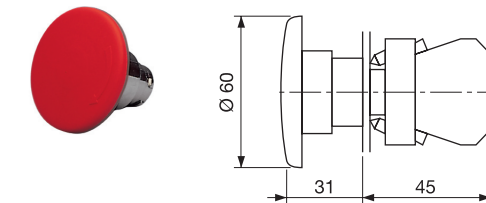

CONTROL PRODUCTS

Start/Stop Push Buttons

METAL BODIED	PLASTIC BODIED	STYLE
CCTTRSTWH	-	White Start
CCTTRSPBK	-	Black Stop
CCTTRONWH	-	White On
CCTTROFBK	-	Black Off

Black Button - Extended Height

40mm E-stop Key Release

METAL BODIED	PLASTIC BODIED	COLOUR
CCTTM41LB	CCTPM41LB	Black
CCTTM41LR	CCTPM41LR	Red

40mm E-stop Twist Release

METAL BODIED	PLASTIC BODIED	COLOUR
CCTTM40LB	CCTPM40LB	Black
CCTTM40LR	CCTPM40LR	Red

60mm E-stop Twist Release

METAL BODIED	PLASTIC BODIED	COLOUR
CCTTM60LB	CCTPM60LB	Black
CCTTM60LR	CCTPM60LR	Red

Selector Switch

- Black short lever, 2 and 3 position selector switch
- Maintain & spring return options

METAL BODIED	PLASTIC BODIED	POSITIONS	STYLE
CCTTSS211	CCTPSS211	2	Maintained left & right
CCTTSS210	CCTPSS210	2	Return left
CCTTSS311	CCTPSS311	3	Maintained left, centre & right
CCTTSS300	CCTPSS300	3	Return to centre from left & right
CCTTSS301	CCTPSS301	3	Return to centre from left, maintained right
CCTTSS310	CCTPSS310	3	Return to centre from right, maintained left