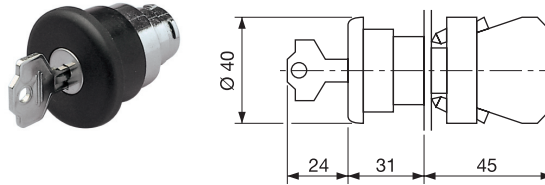

CONTROL PRODUCTS

Start/Stop Push Buttons

METAL BODIED	PLASTIC BODIED	STYLE
CCTTRSTWH	-	White Start
CCTTRSPBK	-	Black Stop
CCTTRONWH	-	White On
CCTTROFBK	-	Black Off

Black Button - Extended Height

40mm E-stop Key Release

METAL BODIED	PLASTIC BODIED	COLOUR
CCTTM41LB	CCTPM41LB	Black
CCTTM41LR	CCTPM41LR	Red

40mm E-stop Twist Release

METAL BODIED	PLASTIC BODIED	COLOUR
CCTTM40LB	CCTPM40LB	Black
CCTTM40LR	CCTPM40LR	Red

60mm E-stop Twist Release

METAL BODIED	PLASTIC BODIED	COLOUR
CCTTM60LB	CCTPM60LB	Black
CCTTM60LR	CCTPM60LR	Red

Selector Switch

- Black short lever, 2 and 3 position selector switch
- Maintain & spring return options

METAL BODIED	PLASTIC BODIED	POSITIONS	STYLE
CCTTSS211	CCTPSS211	2	Maintained left & right
CCTTSS210	CCTPSS210	2	Return left
CCTTSS311	CCTPSS311	3	Maintained left, centre & right
CCTTSS300	CCTPSS300	3	Return to centre from left & right
CCTTSS301	CCTPSS301	3	Return to centre from left, maintained right
CCTTSS310	CCTPSS310	3	Return to centre from right, maintained left