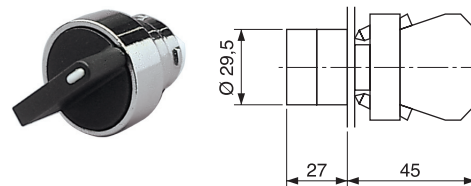

CONTROL PRODUCTS

Start/Stop Push Buttons

METAL BODIED	PLASTIC BODIED	STYLE
CCTTRSTWH	-	White Start
CCTTRSPBK	-	Black Stop
CCTTRONWH	-	White On
CCTTROFBK	-	Black Off

Black Button - Extended Height

40mm E-stop Key Release

METAL BODIED	PLASTIC BODIED	COLOUR
CCTTM41LB	CCTPM41LB	Black
CCTTM41LR	CCTPM41LR	Red

40mm E-stop Twist Release

METAL BODIED	PLASTIC BODIED	COLOUR
CCTTM40LB	CCTPM40LB	Black
CCTTM40LR	CCTPM40LR	Red

60mm E-stop Twist Release

METAL BODIED	PLASTIC BODIED	COLOUR
CCTTM60LB	CCTPM60LB	Black
CCTTM60LR	CCTPM60LR	Red

Selector Switch

- Black short lever, 2 and 3 position selector switch
- Maintain & spring return options

METAL BODIED	PLASTIC BODIED	POSITIONS	STYLE
CCTTSS211	CCTPSS211	2	Maintained left & right
CCTTSS210	CCTPSS210	2	Return left
CCTTSS311	CCTPSS311	3	Maintained left, centre & right
CCTTSS300	CCTPSS300	3	Return to centre from left & right
CCTTSS301	CCTPSS301	3	Return to centre from left, maintained right
CCTTSS310	CCTPSS310	3	Return to centre from right, maintained left