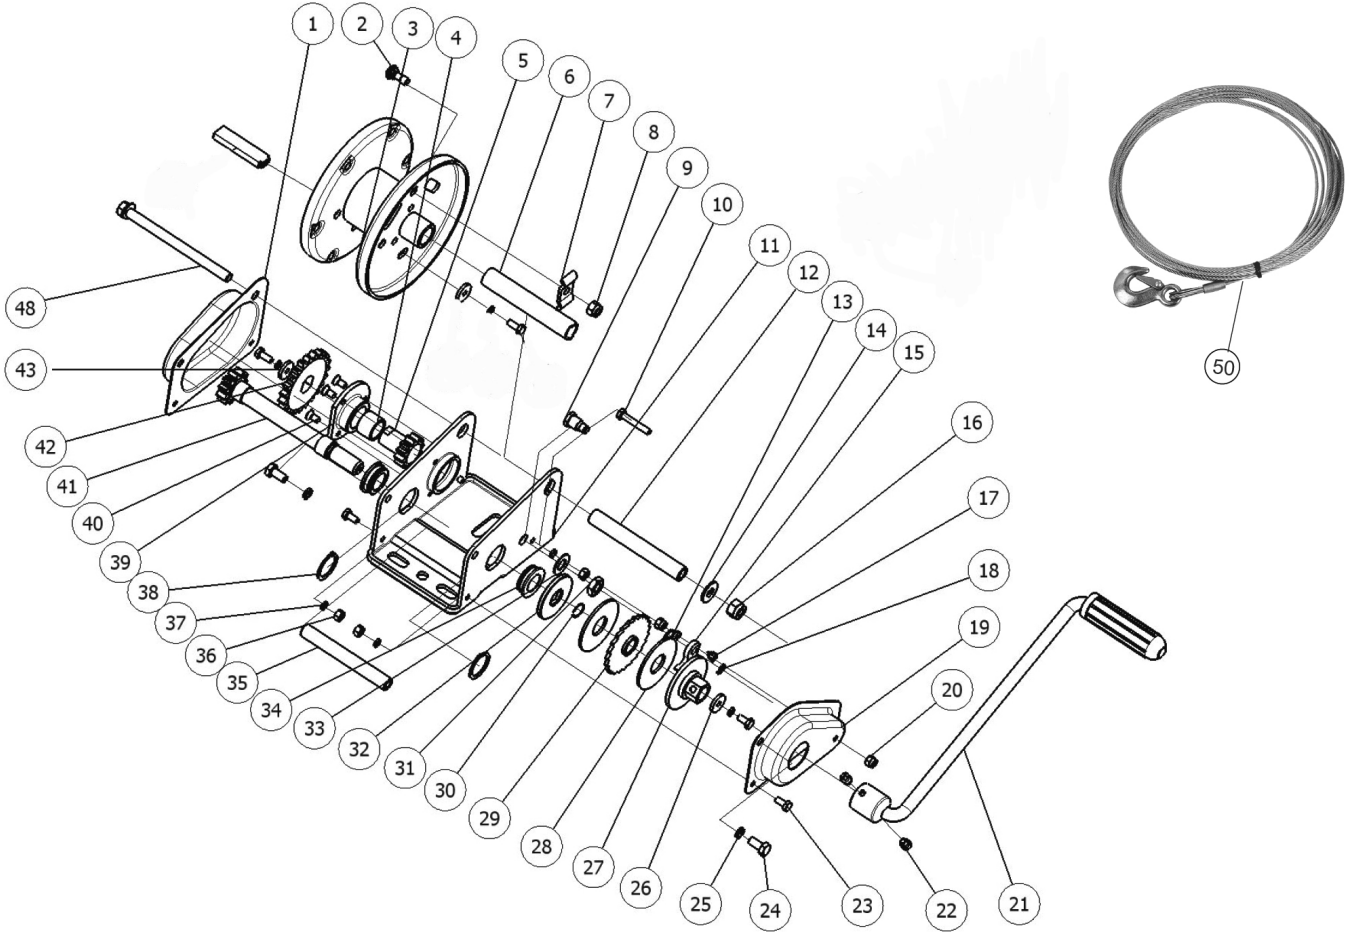

Parts Information:
Geared Hand Winch with Brake & Cable
900kg Capacity
Model No: GWC2000B

NOTE: It is our policy to continually improve products and as such we reserve the right to alter data, specifications and component parts without prior notice.

01284 757500

01284 703534

sales@sealey.co.uk

www.sealey.co.uk

Parts Information:
Geared Hand Winch with Brake & Cable
900kg Capacity
Model No: GWC2000B

1	GWW2000B.01	COVER
2	GWC2000B.02	BOLT (M8x20)
3	GWW2000B.03	DRUM ASSEMBLY
4	GWW2000B.04	SLEEVE
5	GWW2000B.05	GEAR PINION (2nd)
6	GWW2000B.06	RETAINING SLEEVE
7	GWC2000B.07	CABLE ANCHOR
8	NLN8.S	NYLOC NUT M8 ZINC DIN 985 (SINGLE)
9	GWW2000B.09	PINION-JAW
10	GWW2000B.10	BOLT (M6x32)
11	GWW2000B.11	BASE
12	GWW2000B.12	PINION
13	GWW2000B.13	SPRING-JAW
14	FWM10.S	FLAT WASHER M10 SINGLE
15	GWW2000B.15	JAW
16	NLN10.S	NYLOC NUT M10 ZINC (SINGLE)
17	GWW2000B.17	PULLING SPRING
18	SWM8.S	SPRING WASHER M8 ZINC (SINGLE)
19	GWW2000B.19	COVER-RATCHET
20	NLN6.S	NYLOC NUT M6 ZINC DIN 985 (SINGLE)
21	GWW2000B.21	HANDLE ASSEMBLY
22	GWW2000B.22	SCREW (M6x8)
23	GWW2000B.23	BOLT (M6x12)
24	GWW2000B.24	BOLT (M6x16)

Item	Part No.	Description
25	SWM8.S	SPRING WASHER M8 ZINC (SINGLE)
26	GWW2000B.26	SPACER
27	GWW2000B.27	FRICTION NUT
28	GWW2000B.28	FRICTION COPPER DISC
29	GWW2000B.29	RATCHET ASSEMBLY
30	GWW2000B.30	RETAINING RING
31	SN12.S	STEEL NUT M12 ZINC DIN934(SINGLE)
32	GWW2000B.32	DISC
33	SWM12.S	SPRING WASHER M12 ZINC (SINGLE)
34	GWW2000B.34	BUSH (LARGE)
35	GWW2000B.35	RETAINING PINION
36	SN6.S	STEEL NUT M6 ZINC DIN934 (SINGLE)
37	SWM6.S	SPRING WASHER M6 ZINC (SINGLE)
38	GWW2000B.38	CIRCLIP (26mm)
39	GWW2000B.39	BUSH HOLDER
40	GWW2000B.40	GEAR-SMALL
41	GWW2000B.41	GEAR PINION
42	GWW2000B.42	GEAR-LARGE
43	GWW2000B.43	WASHER
48	GWC2000B.48	BOLT (M10x132)
50	GWC2000B.50	CABLE (6.35mm x 15mtr)