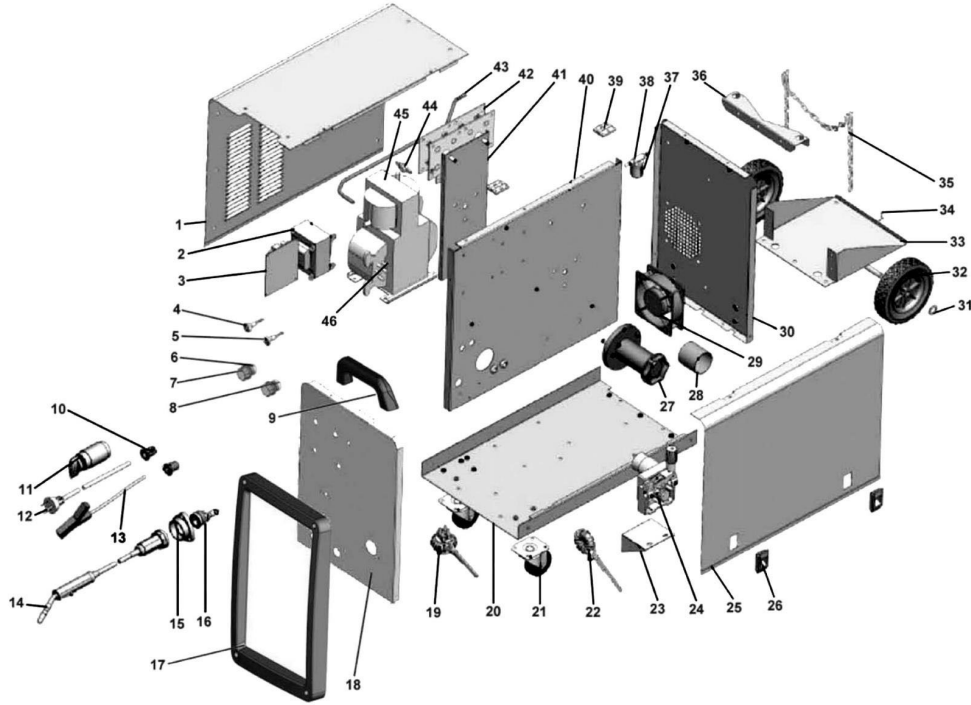

Parts Information:
**Professional MIG Welder 180Amp 230V
 with Binzel® Euro Torch
 Model No: SUPERMIG180.V3**

Item	Part No.	Description
1	SMIG180.V3-01	SIDE PANEL, LEFT
2	SMIG230.02	CONTROL TRANSFORMER
3	SMIG180.V3-03	CONTROL PCB
4	SMIG230.04	INDICATOR (GREEN)
5	SMIG230.05	INDICATOR (YELLOW)
6	SMIG180.V3-06	POTENTIOMETER
7	PMIG6035S.W25	POTENTIOMETER KNOB
8	SMIG180.V3-08	POTENTIOMETER (c/w SWITCH)
9	SMIG230.09	HANDLE
10	250XTD.28	CABLE HOLDER
11	SMIG180.V3-11	SWITCH
12	MC3CX2.5	MAINS CABLE BLK, 3 CORE, 2.5MM2
13	SMIG180.V3-13	EARTH CABLE
14	SMIG200.14	MIG TORCH TB15
15	SMIG275.24	TORCH HOLDER
16	SMIG230.16	EURO CONNECTOR
17	SMIG230.17	FRONT FRAME
18	SMIG180.V3-18	FRONT PANEL
19	SMIG180.V3-19	EMC
20	SMIG230.20	BOTTOM PANEL
21	SMIG230.21	WHEEL,CASTOR (63x8x25x82)
22	SMIG180.V3-22	WIRE DRIVE ASS'Y
23	SMIG180.V3-23	WIRE FEED PLATE
24	SMIG230.24	WIRE FEED MOTOR
25	SMIG180.V3-25	SIDE PANEL, RIGHT

Item	Part No.	Description
26	SMIG275.14	DOOR LOCK
27	SMIG275.45	SPOOL HOLDER
28	SMIG180.V3-28	SPOOL SPACER
29	180XT.19	FAN
30	SMIG230.30	BACK PANEL
31	FWM12.S	FLAT WASHER M12 SINGLE
32	SMIG230.32	WHEEL, FIXED (151x12x36)
33	SMIG230.33	GAS CYLINDER BRACKET
34	SMIG150.V3-26	PIN
35	SMIG180.V3-35	CHAIN
36	SMIG230.36	GAS CYLINDER SUPPORT
37	SMIG180.V3-37	GAS CONNECTOR
38	SMIG180.V3-38	GAS VALVE
39	SMIG275.12	PLASTIC HINGE
40	SMIG230.40	MIDDLE PANEL
41	SMIG230.41	SPOOL HOLDER PANEL
42	SMIG230.42	RECTIFIER
43	SMIG180.V3-43	GAS HOSE
44	SMIG180.V3-44	THERMAL RELAY
45,46	SMIG180.V3-46	TRANSFORMER, MAIN (inc REACTANCE)
--	120.990704	GAS HOSE AND CLIP (NOT SHOWN)
--	MMIG.CFS	FLANGE HEAD SET SCREW M6x12 SC (CASTOR F (NOT SHOWN)
--	MIG/GH	HOSE, GAS PER METRE (5mm ID BLACK NYLON (NOT SHOWN)