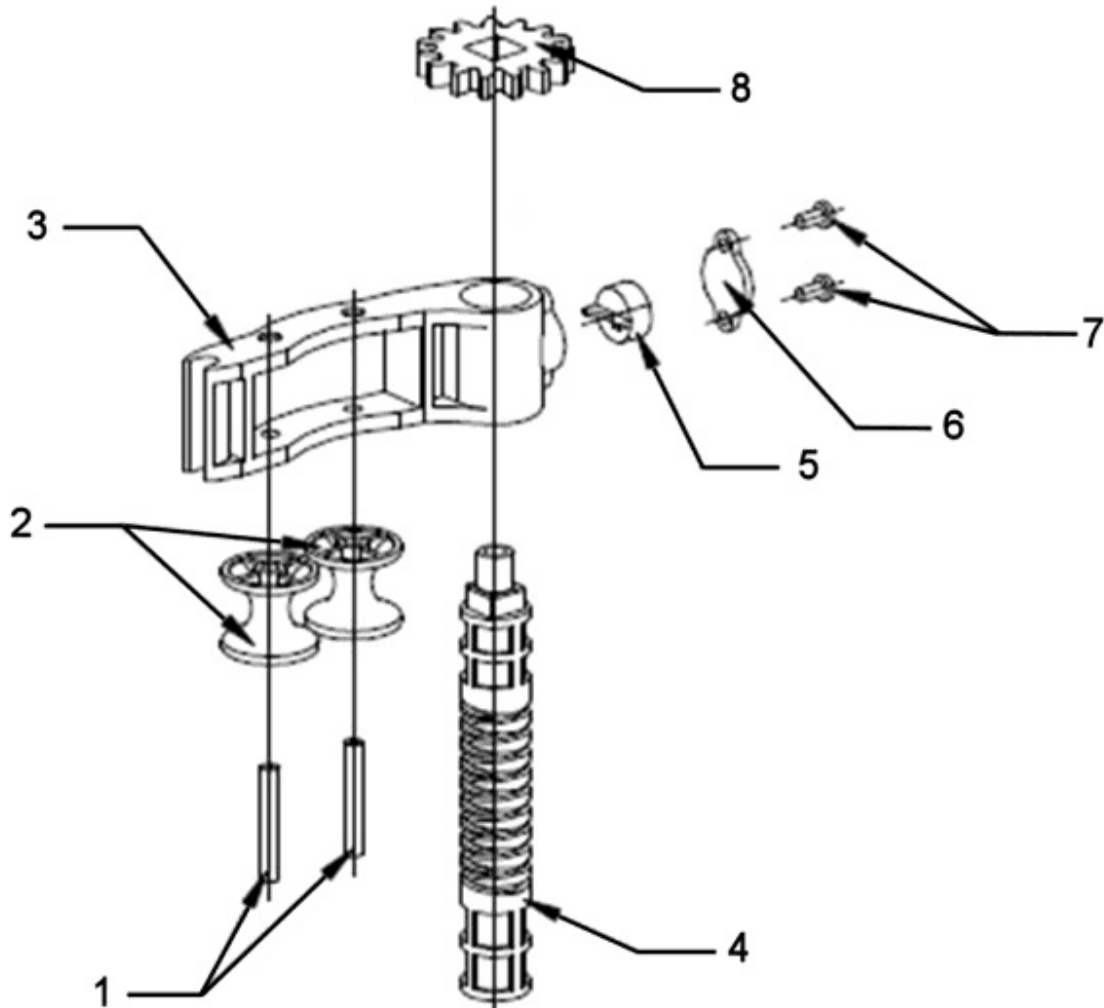

Item	Part No.	Description
1	SA821V2.03-01	HOSE GUIDE SEAT
2	SA821V2.03-02	GUIDE ROLLER
3	SA821V2.03-03	RIVET
4	SA821V2.03-04	THREADED GUIDE

Item	Part No.	Description
5	SA821V2.03-05	HOSE GUIDE SEAT BLOCK
6	SA821V2.03-06	COVERING PLATE FOR SEAT BLOCK
7	SA821V2.03-07	SCREW ST3X5
8	SA821V2.03-08	GEAR WHEEL FOR THREADED GUIDE

NOTE: It is our policy to continually improve products and as such we reserve the right to alter data, specifications and component parts without prior notice.

IMPORTANT: No liability is accepted for incorrect use of product.

WARRANTY: Guarantee is 12 months from purchase date, proof of which will be required for any claim.