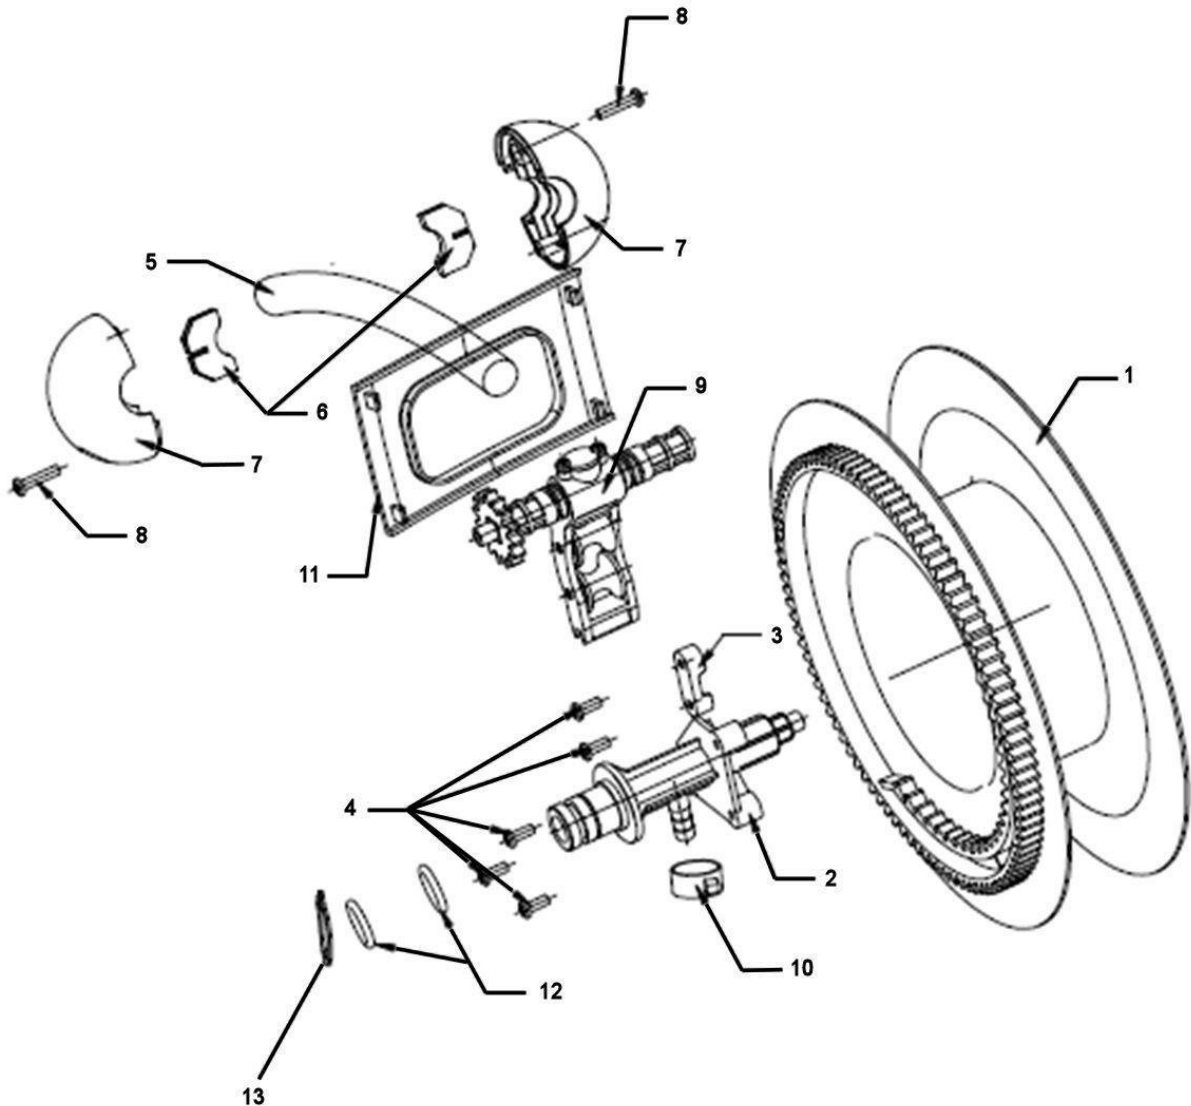

Parts Information:
Auto Rewind Control Air Hose Reel 10mtr
Ø8mm ID - PU Hose
Model No: SA821.V2

Item	Part No.	Description
1	SA821.V2-01	SIDE COVER (LEFT)
2	SA821.V2-02	SCREW ST4 X 10
3	SA821.V2-03	WASHER
4	SA821.V2-04	LEFT CASING ASSEMBLY
5	SA821.V2-05	BEARING
6	SA821.V2-06	MAIN SPRING
7	SA821.V2-07	BRACKET SUPPORT
8	SA821.V2-08	BRACKET
9	SA821.V2-09	BRACKET LOCK
10	SA821.V2-10	DRUM ASSEMBLY
11	SA821.V2-11	SNAP RING
12	SA821.V2-12	POSITIONING PIN (A)
13	SA821.V2-13	POSITIONING PIN (B)
14	SA821.V2-14	GEAR (SMALL)
15	SA821.V2-15	GEAR (BIG)
16	SA821.V2-16	GUIDE PIVOT
17	SA821.V2-17	PAWL

Item	Part No.	Description
18	SA821.V2-18	LOCK NUT
19	SA821.V2-19	RIGHT CASING ASSEMBLY
20	SA821.V2-20	SMALL SPRING
21	SA821.V2-21	KNOB
22	SA821.V2-22	BEARING
23	SA821.V2-23	HOSE INLET BRACKET
24	SA821.V2-24	INLET HOSE
25	SA821.V2-25	PAWL SPRING
26	SA821.V2-26	INLET HOSE BRACKET
27	SA821.V2-27	SCREW ST4 X 10
28	SA821.V2-28	SIDE COVER
29	SA821.V2-29	RIGHT SIDE COVER
30	SA821.V2-30	HOSE CLIP
31	SA821.V2-31	SCREW ST4 X 18
32	SA821.V2-32	SCREW ST3 X 10
--	SA821.V2-33	HOSE GUIDE SYSTEM (NOT SHOWN)

sales@sealey.co.uk

www.sealey.co.uk

Parts Information:
Auto Rewind Control Air Hose Reel 10mtr
Ø8mm ID - PU Hose
Model No: SA821.V2

Item	Part No.	Description
1	SA821V2.02-01	DRUM
2	SA821V2.02-02	DRUM SUPPORT
3	SA821V2.02-03	HOSE BRACKET
4	SA821V2.02-04	SCREW ST4X10
5	SA821V2.02-05	MAIN HOSE 10mtr
6	SA824.V2-19	BUSHING
7	SA821V2.02-07	STOP BALL

Item	Part No.	Description
8	SA821V2.02-08	SCREW ST4X18
9	SA821V2.02-09	HOSE GUIDE SYSTEM
10	SA821V2.02-10	HOSE CLIP
11	SA821V2.02-11	FRONT COVER
12	SA821V2.02-12	SEAL RING
13	SA821V2.02-13	SNAP RING

NOTE: It is our policy to continually improve products and as such we reserve the right to alter data, specifications and component parts without prior notice.