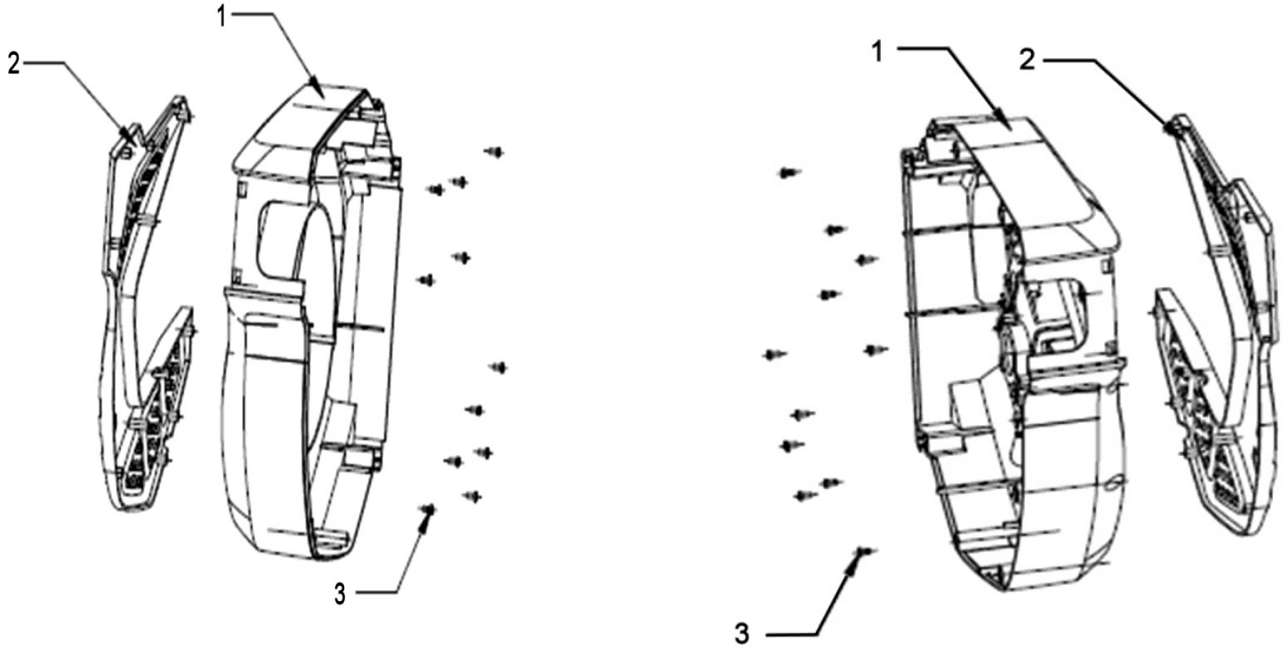

Item	Part No.	Description
1	SA821V2.05-01	LEFT CASING
2	SA821V2.05-02	LEFT OUTSIDE CASING
3	SA821V2.05-03	SCREW ST3X6

Item	Part No.	Description
1	SA821V2.04-01	RIGHT CASING
2	SA821V2.04-02	RIGHT OUTSIDE CASING
3	SA821V2.04-03	SCREW ST3X6

NOTE: It is our policy to continually improve products and as such we reserve the right to alter data, specifications and component parts without prior notice.

IMPORTANT: No liability is accepted for incorrect use of product.

WARRANTY: Guarantee is 12 months from purchase date, proof of which will be required for any claim.

Sealey Group, Kempson Way, Suffolk Business Park, Bury St Edmunds, Suffolk. IP32 7AR

01284 757500

01284 703534

sales@sealey.co.uk

www.sealey.co.uk