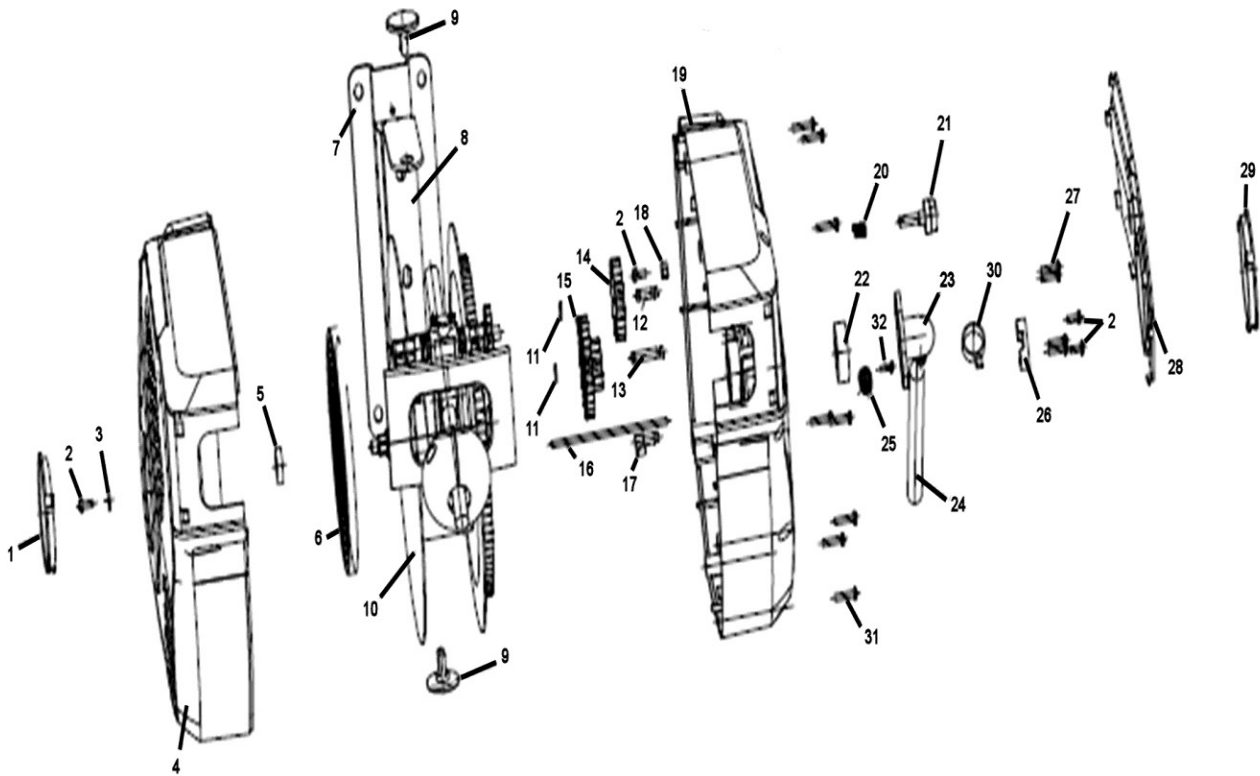

Parts Information:
Auto Rewind Control Air Hose Reel 10mtr
Ø8mm ID - PU Hose
Model No: SA821.V2

Item	Part No.	Description
1	SA821.V2-01	SIDE COVER (LEFT)
2	SA821.V2-02	SCREW ST4 X 10
3	SA821.V2-03	WASHER
4	SA821.V2-04	LEFT CASING ASSEMBLY
5	SA821.V2-05	BEARING
6	SA821.V2-06	MAIN SPRING
7	SA821.V2-07	BRACKET SUPPORT
8	SA821.V2-08	BRACKET
9	SA821.V2-09	BRACKET LOCK
10	SA821.V2-10	DRUM ASSEMBLY
11	SA821.V2-11	SNAP RING
12	SA821.V2-12	POSITIONING PIN (A)
13	SA821.V2-13	POSITIONING PIN (B)
14	SA821.V2-14	GEAR (SMALL)
15	SA821.V2-15	GEAR (BIG)
16	SA821.V2-16	GUIDE PIVOT
17	SA821.V2-17	PAWL

Item	Part No.	Description
18	SA821.V2-18	LOCK NUT
19	SA821.V2-19	RIGHT CASING ASSEMBLY
20	SA821.V2-20	SMALL SPRING
21	SA821.V2-21	KNOB
22	SA821.V2-22	BEARING
23	SA821.V2-23	HOSE INLET BRACKET
24	SA821.V2-24	INLET HOSE
25	SA821.V2-25	PAWL SPRING
26	SA821.V2-26	INLET HOSE BRACKET
27	SA821.V2-27	SCREW ST4 X 10
28	SA821.V2-28	SIDE COVER
29	SA821.V2-29	RIGHT SIDE COVER
30	SA821.V2-30	HOSE CLIP
31	SA821.V2-31	SCREW ST4 X 18
32	SA821.V2-32	SCREW ST3 X 10
--	SA821.V2-33	HOSE GUIDE SYSTEM (NOT SHOWN)

sales@sealey.co.uk

www.sealey.co.uk

Parts Information:
Auto Rewind Control Air Hose Reel 10mtr
Ø8mm ID - PU Hose
Model No: SA821.V2

Item	Part No.	Description
1	SA821V2.02-01	DRUM
2	SA821V2.02-02	DRUM SUPPORT
3	SA821V2.02-03	HOSE BRACKET
4	SA821V2.02-04	SCREW ST4X10
5	SA821V2.02-05	MAIN HOSE 10mtr
6	SA824.V2-19	BUSHING
7	SA821V2.02-07	STOP BALL

Item	Part No.	Description
5	SA821V2.03-05	HOSE GUIDE SEAT BLOCK
6	SA821V2.03-06	COVERING PLATE FOR SEAT BLOCK
7	SA821V2.03-07	SCREW ST3X5
8	SA821V2.03-08	GEAR WHEEL FOR THREADED GUIDE

NOTE: It is our policy to continually improve products and as such we reserve the right to alter data, specifications and component parts without prior notice.