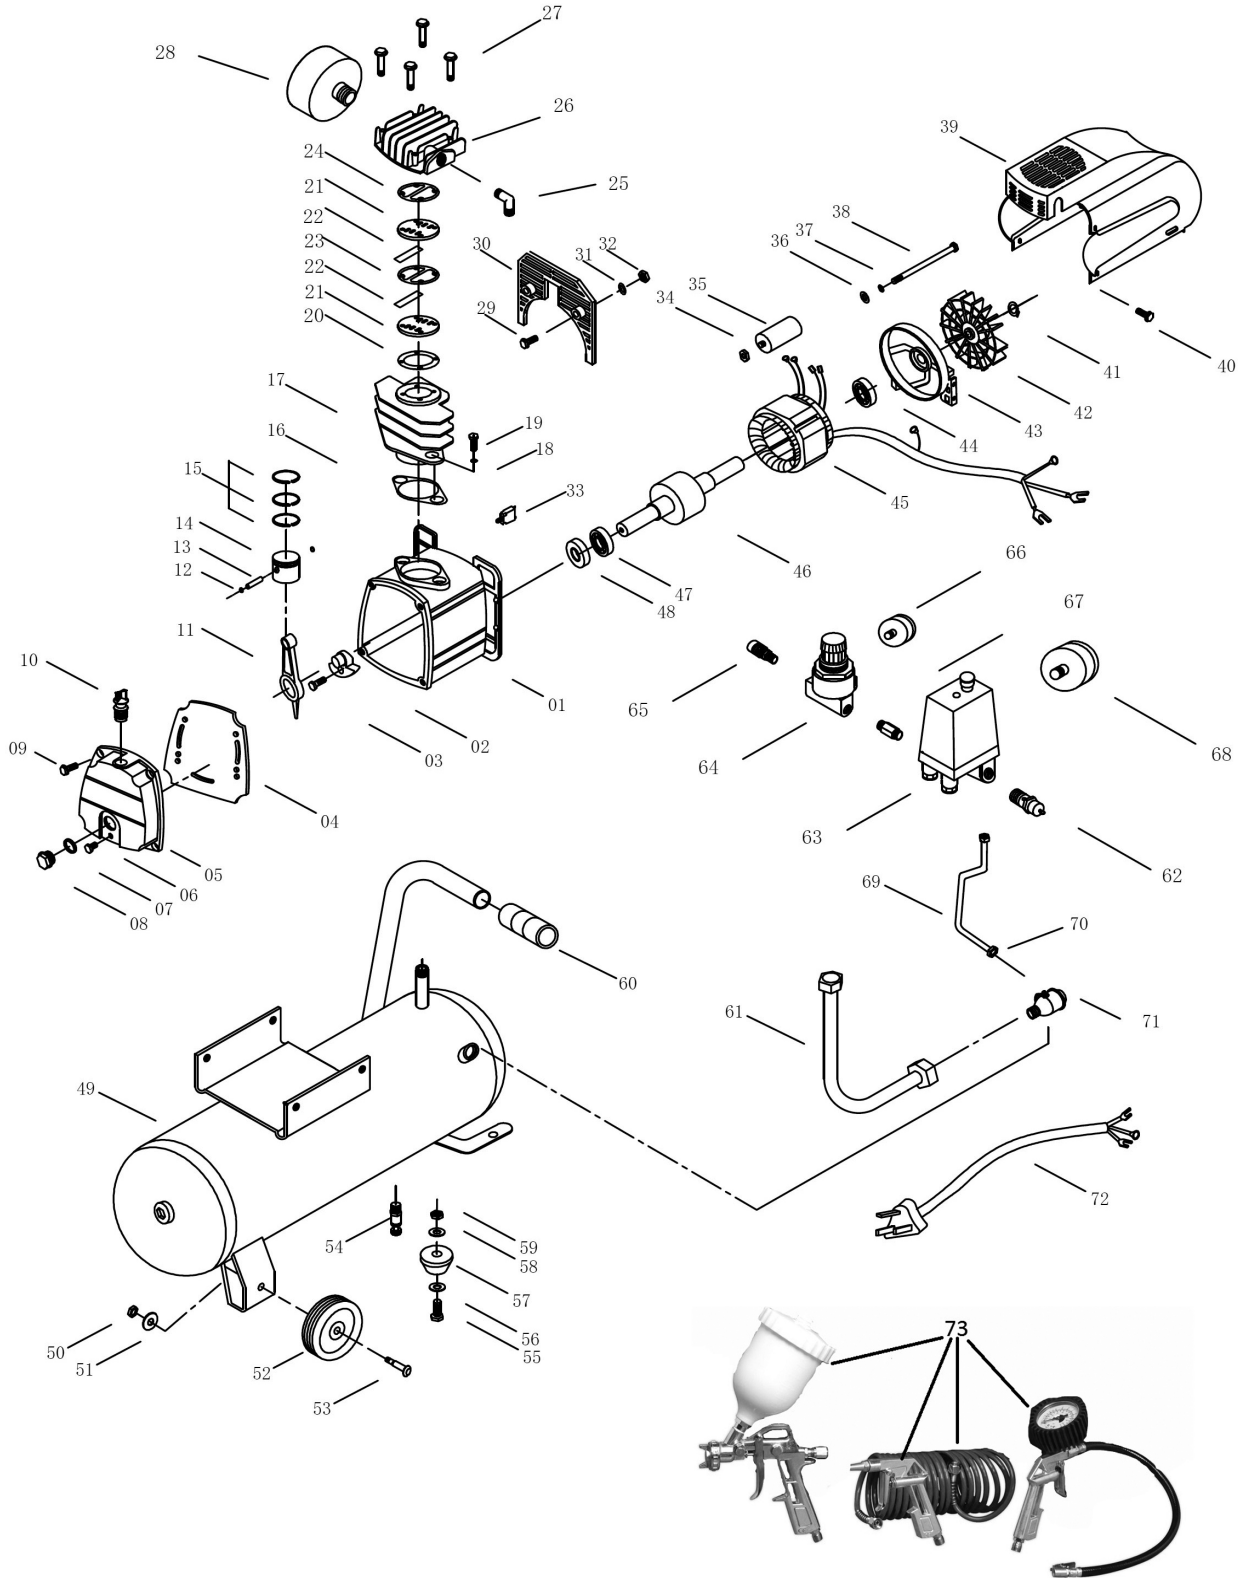

Parts Information:
Compressor 24ltr Direct Drive 2hp
Model No: SAC2420E.V3 &
SAC2420EPK.V2

NOTE: It is our policy to continually improve products and as such we reserve the right to alter data, specifications and component parts without prior notice. There may be alternative versions of this product, please contact us should you require this information.

Item	Part No.	Description
1	SAC2420EV2.01	Crankcase
2	SAC2420EV2.02	Crankshaft
3	SAC2420EV2.03	Socket Cap Bolt M8x22 (L/H Thread)
4	SAC2420EV2.04	Gasket Seal
5	SAC2420EV2.05	Crankcase Cover
6	SFS610.S	Hex Head Flange Bolt M6 x 10 Zinc
7	SAC2420EV2.07	O-Ring
8	SAC2420EV2.08	Oil Sight Glass
9	SFS618.S	Hex Head Flange Bolt M6 x 18
10	SAC2420EV2.10	Breather
11	SAC2420EV2.11	Connecting Rod
12	SAC2420EV2.12	Retaining Clip
13	SAC2420EV2.13	Piston Pin
14	SAC2420EV2.14	Piston
15	SAC2420EV2.15	Piston Rings (Set Of 3)
16	SAC2420EV2.16	Cylinder Gasket
17	SAC2420EV2.17	Cylinder
18	SAC2420EV2.18	Spring Washer
19	SAC2420EV2.19	Bolt
20	SAC0610EV2.17	Valve Gasket
21	SAC2420EV2.21	Valve Plate (Set Of 2)
22	SAC2420EV2.22	Valve Reed
23	SAC2420EV2.23	Valve Plate Gasket
24	SAC2420EV2.24	Cylinder Head Gasket
25	SAC2420EV2.25	Elbow Exhaust 3/8"Bsp Male x 2
26	SAC2420EV2.26	Cylinder Head
27	SAC2420EV2.27	Bolt
28	SAC2420EV2.28	Air Filter
29	SFS614.S	Hex Head Flange Bolt M6 x 14 Zinc
30	SAC2420EV2.30	Baffle
31	SAC2420EV2.31	Washer
32	NLN5.S	Nyloc Nut M5 Zinc
33	SAC2420EV2.33	Thermal Cut-Out
34	SN8.S	Steel Nut M8 Zinc
35	SAC2420EV2.35	Capacitor
36	SAC2420EV2.36	Washer
37	SAC2420EV2.37	Spring Washer
38	SAC2420EV2.38	Bolt
39	SAC5020EV2.39	Cover, Pump
40	MSP516.S	Machine Screw Pan Head Phillips M5x16mm (Single)