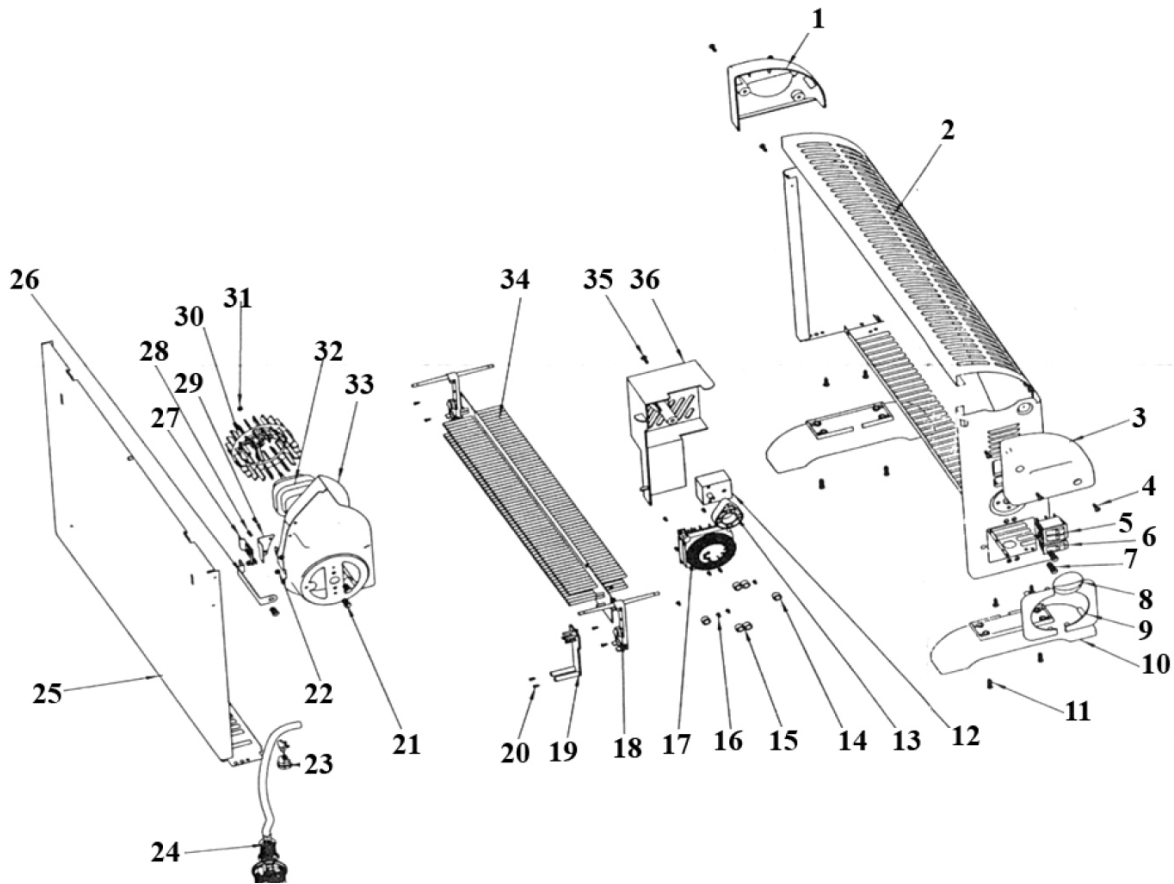

Parts Information:
**Convactor Heater 2000W/230V with Turbo
 & Timer**
Model No: CD2005TT

Item	Part No.	Description
1	CD2005TT.01	RIGHT HANDLE
2	CD2005TT.02	FRONT COVER
3	CD2005TT.03	LEFT HANDLE
4	CD2005TT.04	SCREW (4x10)
5	CD2005TT.05	POWER SWITCH
6	CD2005TT.06	FAN SWITCH
7	CD2005TT.07	SCREW (M4x16)
8	CD2005TT.08	KNOB
9	CD2005TT.09	TIMER COVER
10	CD2005TT.10	FOOT
11	CD2005TT.11	SCREW (4x12)
12	CD2005TT.12	THERMOSTAT
13	CD2005TT.13	THERMOSTAT BLOCK
14	CD2005TT.14	TIMER CAP (A)
15	CD2005TT.15	TIMER CAP
16	CD2005TT.16	SCREW (3x6)
17	CD2005TT.17	TIMER
18	CD2005TT.18	HEATING ELEMENT BRACKET

Item	Part No.	Description
19	CD2005TT.19	WIRE CONNECTION BRACKET
20	CD2005TT.20	SCREW (3x8)
21	CD2005TT.21	SCREW (M4x10)
22	SN3.S	STEEL NUT M3 ZINC DIN934 (SINGLE)
23	CD2005TT.23	CORD GRIP
24	CD2005TT.24	PLUG
25	CD2005TT.25	REAR COVER
26	CD2005TT.26	SUPPORT (A)
27	CD2005TT.27	SUPPORT (B)
28	CD2005TT.28	SCREW (M3x6)
29	CD2005TT.29	SUPPORT (C)
30	CD2005TT.V2-21	FAN BLADE
31	SN4.S	STEEL NUT M4 ZINC DIN934 (SINGLE)
32	CD2005TT.32	FAN MOTOR
33	CD2005TT.33	MOTOR COVER
34	CD2005TT.34	HEATING ELEMENT
35	CD2005TT.35	SCREW (3x12)
36	CD2005TT.36	INNER COVER