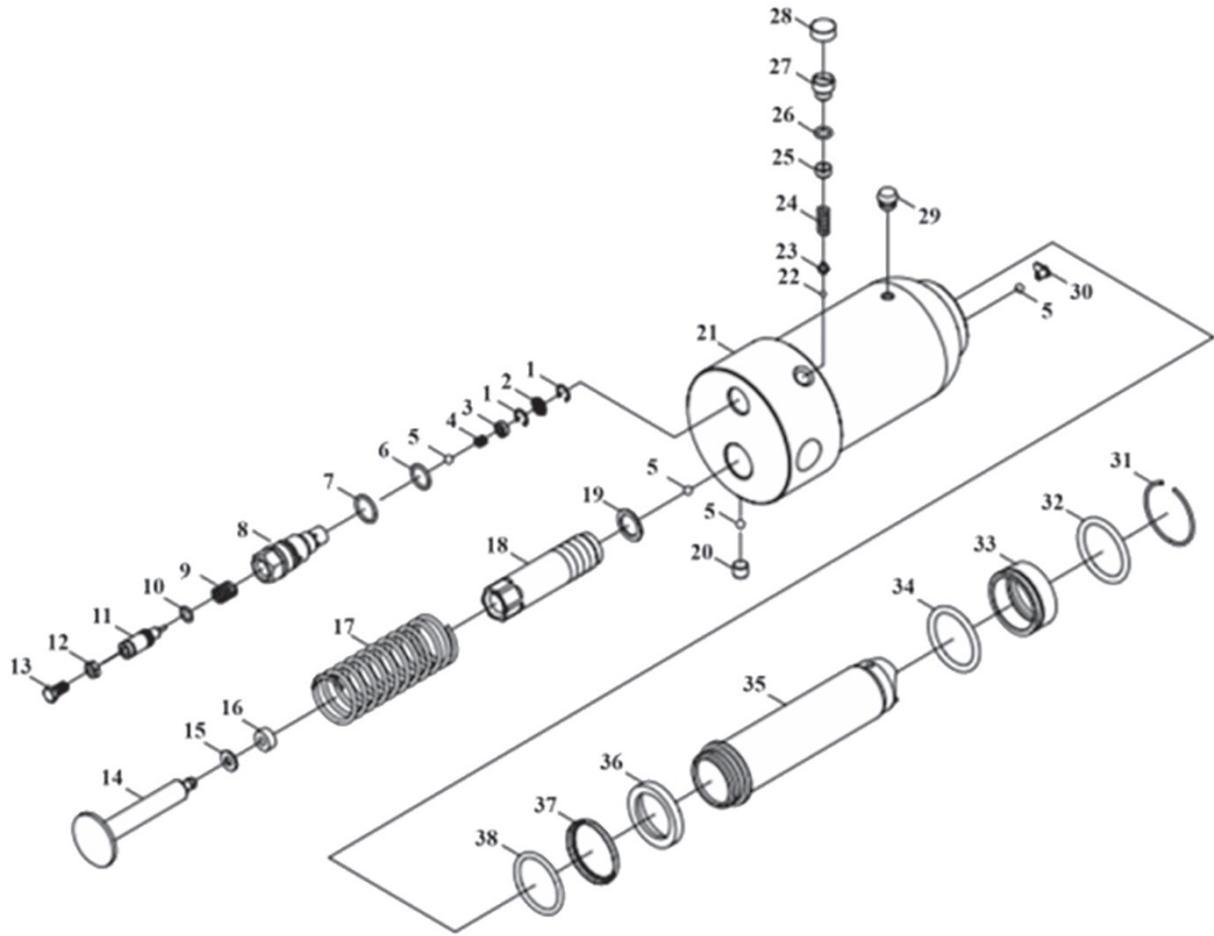

Item	Part No.	Description
1	3000ES.01	NUT
2	3000ES.02	SPRING WASHER
3	3000ES.03	FLAT WASHER
4	3000ESLE.05	WHEEL,FRONT FIXED (90x27x52)
5	3000ES.05	WHEEL SPACER
6	3000ES.06	RETAINING RING
7	3000ES.07	ADJUSTMENT PLATE
8	3000ES.08	LIFTING ARM
9	3000ES.09	RETAINING NUT
10	3000ES.10	RETAINING NUT
11	3000ESLE.13	RETURN SPRING
12	3000ESLE.14	WHEEL,NYLON CASTOR (60x8x32x93)
13	3000ES.13	RETAINING NUT
14	3000ES.14	HEX SCREW
15	3000ES.15	WASHER
16	3000ES.16	MOUNT SADDLE PIN
17	5000ES.47	SUPPORT PLATE
18	3000ES.18	BOLT
19	3000ES.19	SIDE PLATE, LEFT
20	3000ES.20	WHEEL AXLE
21	5000ES.26	SADDLE PAD

Item	Part No.	Description
22	5000ES.27	SADDLE
23	3000ES.23	TOOL TRAY
24	5000ES.40	HANDLE
25	3000ES.25	HANDLE PIN
26	3000ES.26	HANDLE SHAFT
27	3000ES.27	HEX SCREW
28	3000ESLE.30	SADDLE CARRIER
29	5000ES.35	RELEASE PEDAL
30	3000ES.30	PUMP AXLE
31	3000ES.31	PUMP ASS'Y
32	3000ES.32	SPRING PIN
33	3000ES.33	LIFTING AXLE
34	5000ES.43	RELEASE PEDAL PAD
35	3000ES.35	RETAINING RING
36	SS1240.S	HEX HEAD SET SCREW M12x40mm SINGLE
37	3000ES.37	THICK RING
38	5000ES.45	ADJUSTING SCREW
39	GNM19S	GREASE NIPPLE STR 6 x 1.00mm SINGLE
40	3000ES.40	CARRIER RING
41	3000ES.41	SIDE PLATE, RIGHT
42	5000ES.50	SADDLE BOLT

Item	Part No.	Description
20	3000ES.P20	SCREW
21	3000ES.P21	PUMP
22	3000ES.P22	STEEL BALL
23	3000ES.P23	BALL SEAT
24	3000ES.P24	ADJUSTING SPRING
25	3000ES.P25	ADJUSTING SCREW
26	3000ES.P26	O-RING
27	3000ES.P27	ADJUSTING PLUG SCREW
28	3000ES.P28	TOP CAP
29	3000ES.P29	OIL PLUG
30	3000ES.P30	ELASTIC COLLAR
31	3000ES.P31	RETAINING RING
32	3000ES.P32	O-RING
33	3000ES.P33	LIMIT COLLAR
34	3000ES.P34	O-RING
35	3000ES.P35	PISTON
36	3000ES.P36	NYLON RING
37	3000ES.P37	BOWL GASKET
38	3000ES.P38	O-RING