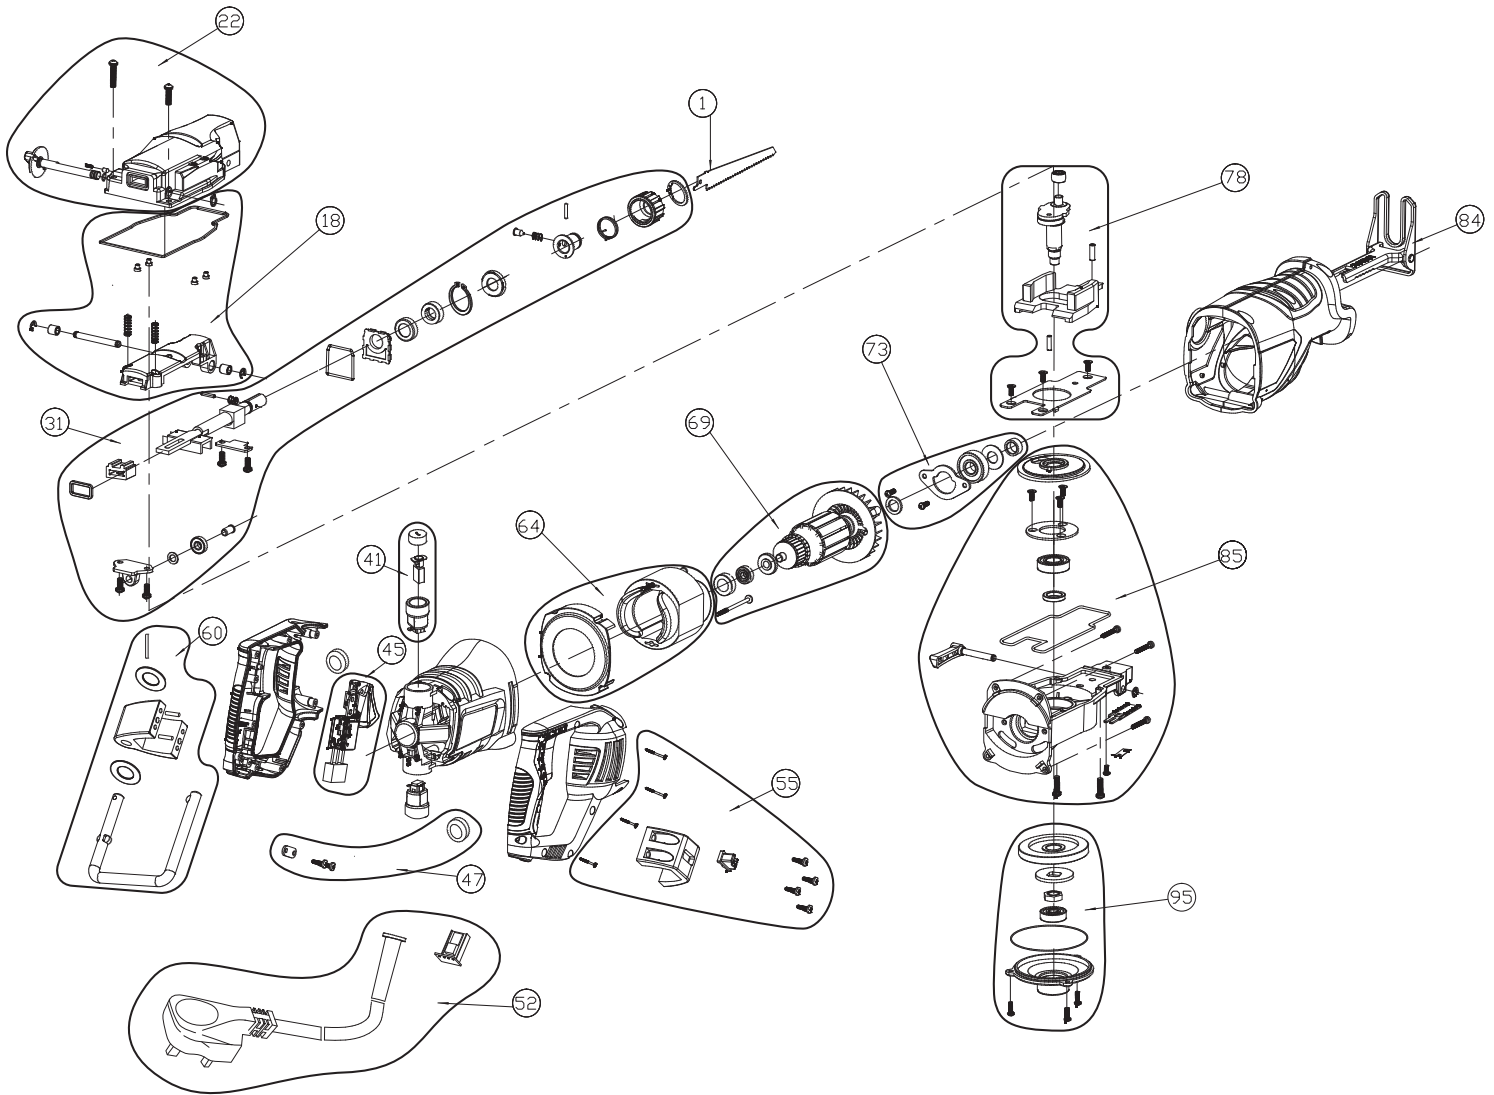

**DRAPER**  
*Expert*

230V

# RECIPROCATING SAW

GB

57489 - RSAW1400E SPARE PARTS DRAWING

3 Year  
WARRANTY

KEY No.	PART No.	STOCK No.	DESCRIPTION
1			Blade
18	YRSAW1400E-18	97562	Tool holder assembly
22	YRSAW1400E-22	97563	Gear box cover assembly
31	YRSAW1400E-31	97564	Reciprocating rod assembly
41	YRSAW1400E-41	97568	Carbon brush assembly (pair)
45	YRSAW1400E-45	97569	Switch assembly
47	YRSAW1400E-47	97570	PCB assembly
52	YRSAW1400E-52	97572	Cable assembly

KEY No.	PART No.	STOCK No.	DESCRIPTION
55	YRSAW1400E-55	97573	Hook base assembly
60	YRSAW1400E-60	97574	Shock absorber assembly
64	YRSAW1400E-64	97575	Stator assembly
69	YRSAW1400E-69	97576	Rotor assembly
73	YRSAW1400E-73	97565	Bearing plate assembly
78	YRSAW1400E-78	97566	Crankshaft assembly
85	YRSAW1400E-85	97577	Gearbox housing assembly
95	YRSAW1400E-95	97578	Gear assembly