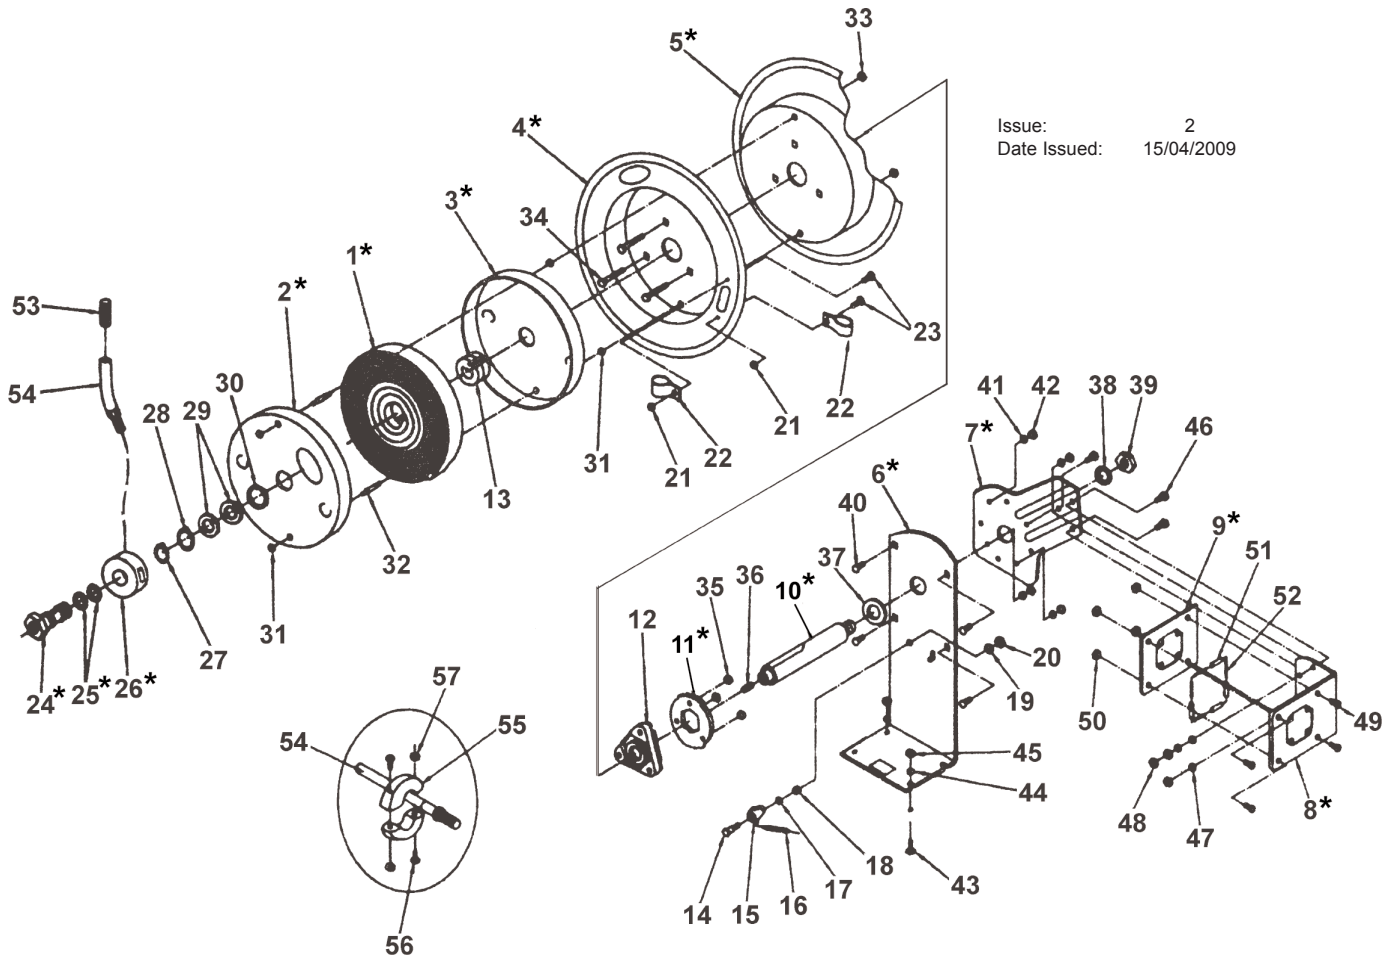

Issue: 2
Date Issued: 15/04/2009

ITEM	PART NO	DESCRIPTION	ITEM	PART NO	DESCRIPTION	ITEM	PART NO	DESCRIPTION
1	SA84.01	Spring	20	SA84.20	Nut, Jam, M10	39	SA84.39	Nut, M16
2			21	SA84.21	Nut, Keps, M5	40	SA84.40	Bolt, M8 x 18mm
3	SA84.02-05	Drum Assembly C/W Spring	22	SA84.22	Clamp	41	SA84.41	Washer, Lock, M8
4			23	SA84.23	Bolt, M5 x 9.5mm	42	SA84.42	Nut, Lock, M8
5			24	SA84.24		43	SA84.43	Bolt, M10 x 25mm
6	SA84.06		25	SA84.24-26	Valve Assembly	44	SA84.44	Washer, Spacer, M10
7	SA84.07		26	SA84.26		45	SA84.45	Nut, M10
8	SA84.06-11	Base, Arm, Axle, Plate & Ring Assy	27	SA84.27	Retaining Ring, Ø18.5 x 1mm	46	SA84.46	Bolt, M8 x 18mm
9	SA84.09		28	SA84.28	Retaining Ring, Ø19 x 2mm	47	SA84.47	Washer, Lock, M8
10	SA84.10		29	SA84.29	Washer, Spacer, Ø19.5 x 1.5mm	48	SA84.48	Nut, Lock, M8
11	SA84.11		30	SA84.30	Washer, Spacer, Ø25.5 x 1.5mm	49	SA84.49	Bolt, M5 x 9.5mm
12	SA84.12	Hub Bearing Assembly	31	SA84.31	Nut, Keps, M5	50	SA84.50	Nut, Keps, M5
13	SA84.13	Core of Spring	32	SA84.32	Axle, Threaded, M5 x 53mm	51	SA84.51	Roller, Ø18.5 x 34.5mm
14	SA84.14	Bolt, M10 x 35mm	33	SA84.33	Nut, Keps, M5	52	SA84.52	Axle for Roller, Ø6 x 50mm
15	SA84.15	Cam, Locking	34	SA84.34	Bolt, M6 x 38mm	53	SA84.53	Guard, Hose
16	SA84.16	Spring, Dog	35	SA84.35	Nut, Keps, M6	54	SA84.54	Hose
17	SA84.17	Washer, Spacer, Ø13.5	36	SA84.36	Set Screw, M10 x 30mm	55	SA84.55	Rubber Bumper Block
18	SA84.18	Washer, Spacer, Ø13.5	37	SA84.37	Washer, Spacer Ø25.5 x 2.5mm	56	SA84.56	Bolt, M6 x 22mm
19	SA84.19	Washer, Lock M10	38	SA84.38	Washer, M16	57	SA84.57	Nut, M6