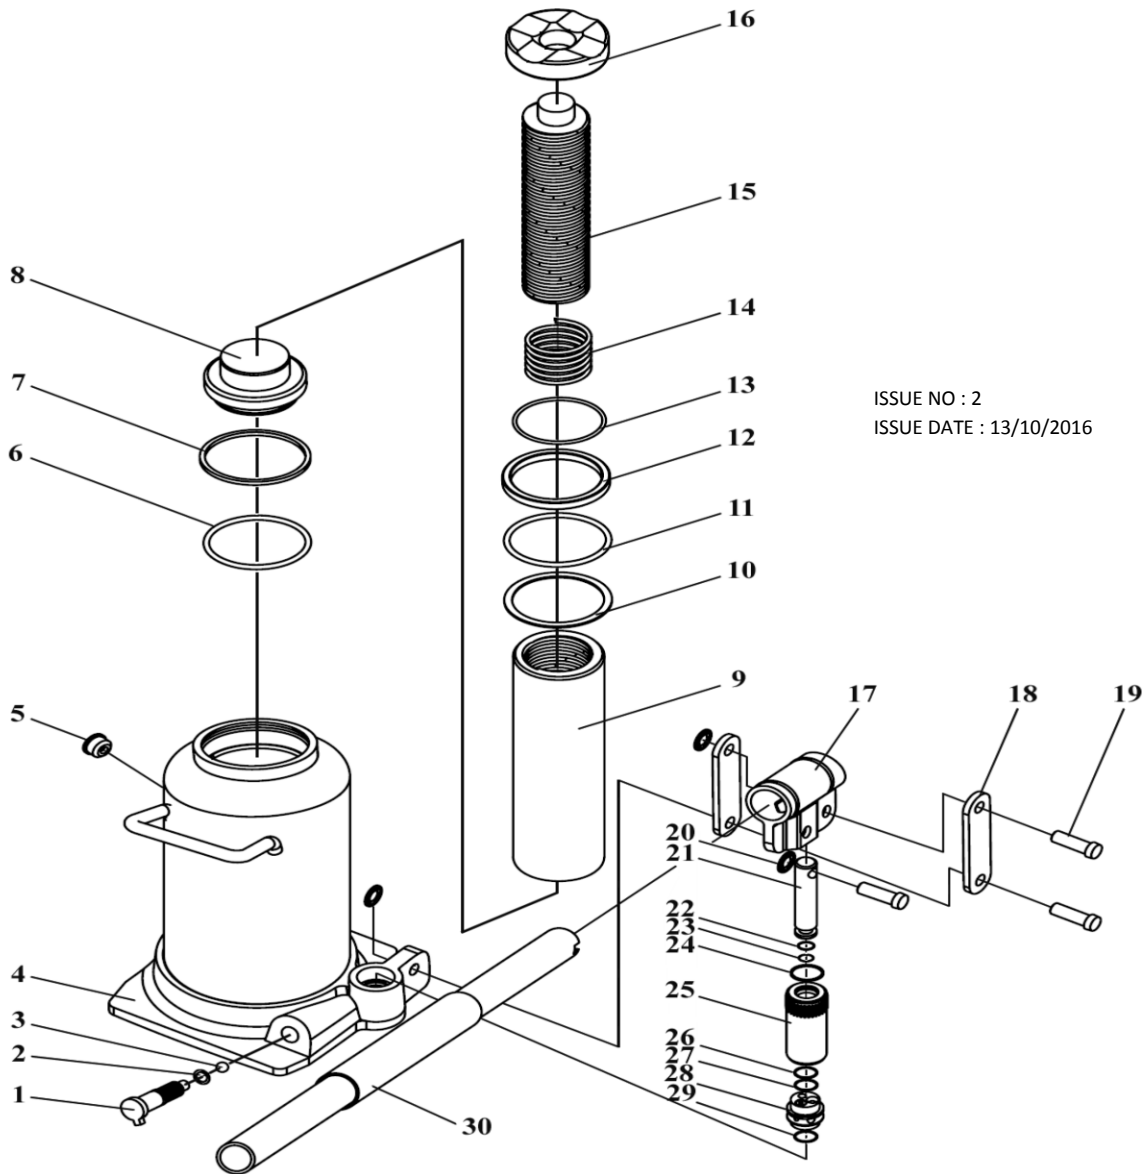

**PARTS FOR :**  
**BOTTLE JACK YANKEE 10tonne**  
**MODELS: SBJ10W**

ISSUE NO : 2  
 ISSUE DATE : 13/10/2016

ITEM	PART NO	DESCRIPTION	ITEM	PART NO	DESCRIPTION
1	SBJ10W.01	RELEASE VALVE	16	SBJ10W.16	TOP NUT
2	SBJ10W.02	O-RING	17	SBJ10W.17	HANDLE SOCKET
3	SBJ10W.03	STEEL BALL	18	SBJ10W.18	LINK ROD
4	SBJ10W.04	BASE	19	SBJ10W.19	AXLE PIN
5	SBJ10W.05	OIL PLUG	20	SBJ10W.20	RETAINING RING
6	SBJ10W.06	O-RING	21	SBJ10W.21	PUMP CORE
7	SBJ10W.07	BOWL WASHER	22	SBJ10W.22	RING
8	SBJ10W.08	PISTON RING	23	SBJ10W.23	O-RING
9	SBJ10W.09	PISTON ROD	24	SBJ10W.24	DUSTPROOF RING
10	SBJ10W.10	GASKET	25	SBJ10W.25	PUMP CYLINDER
11	SBJ10W.11	O-RING	26	SBJ10W.26	WASHER
12	SBJ10W.12	RETAINING RING	27	SBJ10W.27	NYLON WASHER
13	SBJ10W.13	STEEL RING	28	SBJ10W.28	SAFETY VALVE
14	SBJ10W.14	GUIDE	29	SBJ10W.29	NYLON WASHER
15	SBJ10W.15	ADJUSTED SCREW	30	SBJ10W.30	HANDLE