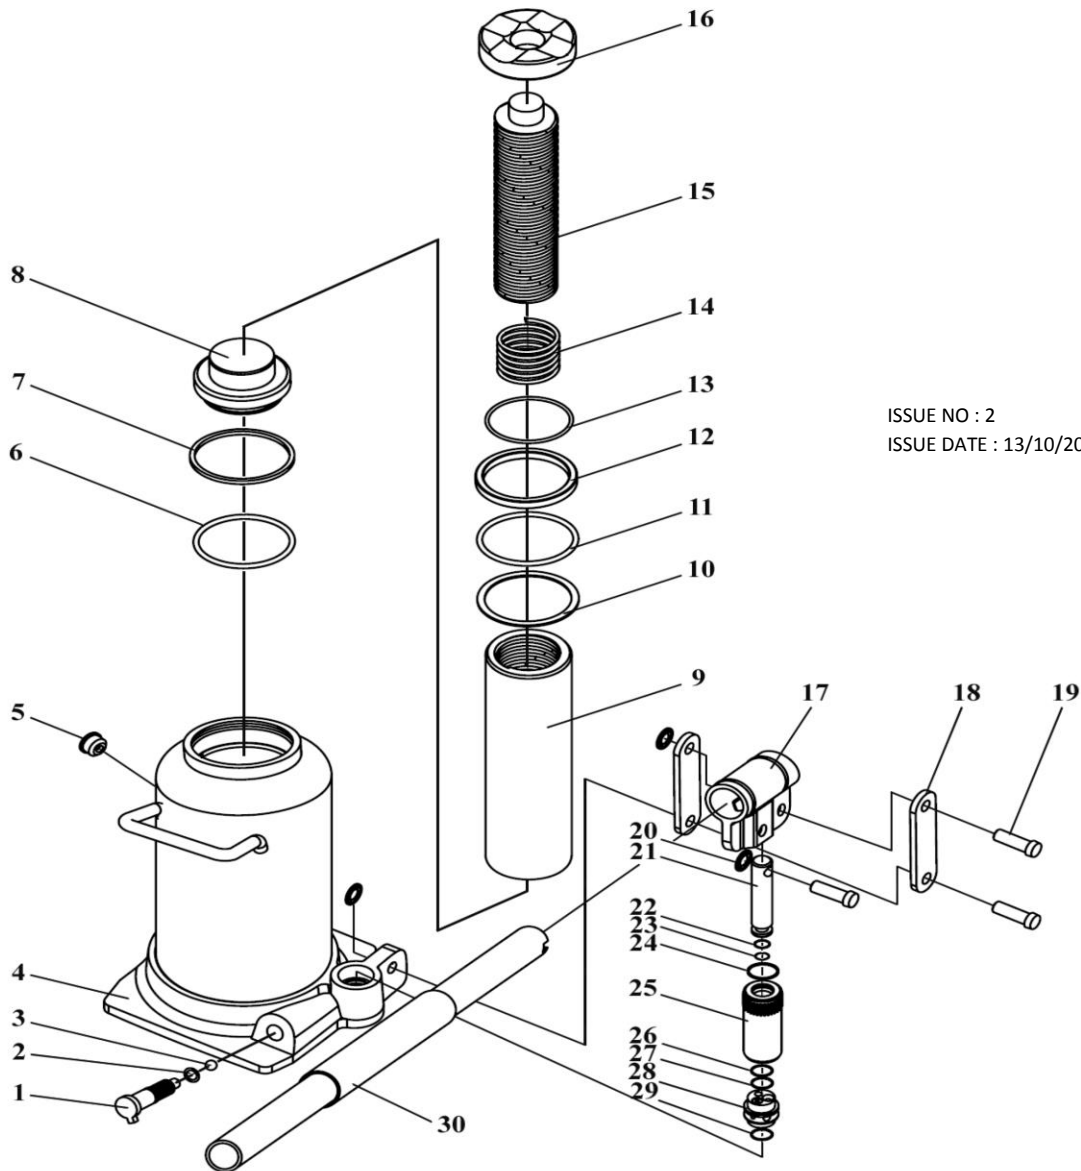

**PARTS FOR :**  
**BOTTLE JACK YANKEE 20tonne**  
**MODELS: SBJ20W**

ISSUE NO : 2  
 ISSUE DATE : 13/10/2016

ITEM	PART NO	DESCRIPTION	ITEM	PART NO	DESCRIPTION
1	SBJ20W.01	RELEASE VALVE	16	SBJ20W.16	TOP NUT
2	SBJ20W.02	O-RING	17	SBJ20W.17	HANDLE SOCKET
3	SBJ20W.03	STEEL BALL	18	SBJ20W.18	LINK ROD
4	SBJ20W.04	BASE	19	SBJ20W.19	AXLE PIN
5	SBJ20W.05	OIL PLUG	20	SBJ20W.20	RETAINING RING
6	SBJ20W.06	O-RING	21	SBJ20W.21	PUMP CORE
7	SBJ20W.07	BOWL WASHER	22	SBJ20W.22	RING
8	SBJ20W.08	PISTON RING	23	SBJ20W.23	O-RING
9	SBJ20W.09	PISTON ROD	24	SBJ20W.24	DUSTPROOF RING
10	SBJ20W.10	GASKET	25	SBJ20W.25	PUMP CYLINDER
11	SBJ20W.11	O-RING	26	SBJ20W.26	WASHER
12	SBJ20W.12	RETAINING RING	27	SBJ20W.27	NYLON WASHER
13	SBJ20W.13	STEEL RING	28	SBJ20W.28	SAFETY VALVE
14	SBJ20W.14	GUIDE	29	SBJ20W.29	NYLON WASHER
15	SBJ20W.15	ADJUSTED SCREW	30	SBJ20W.30	HANDLE