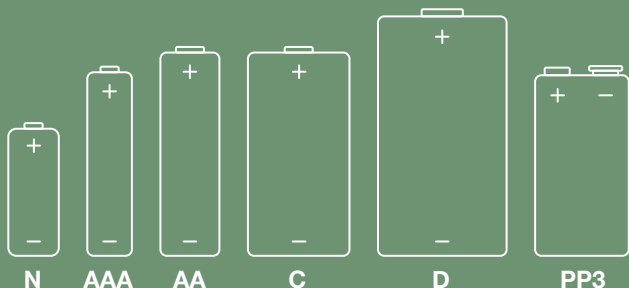

HINTS & TIPS

BATTERIES

Cell size	Equivalent types				
N	LR1	AM5	MN9100	-	LADY
AAA	LR03	AM4	MN2400	SO/HP16	MICRO
AA	LR6	AM3	MN1500	SP/HP7	MIGON
C	LR14	AM2	MN1400	SP/HP11	BABY
D	LR20	AM1	MN1300	SP/HP2	MONO
PP3	6LR61	6AM6	MN1604	-	E-BLOCK