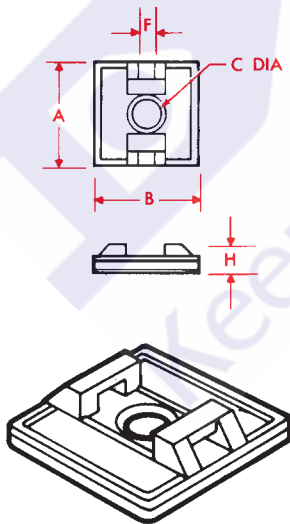

EUROLOK

1-Way Adhesive Bases

DIMENSIONS mm					MAX. CABLE TIE WIDTH mm	PART NUMBER	
A	B	C	F	H		Natural	Black
19	19	4.3	4	5	3.6	NB1	NBB1
25	25	4.3	5	7	4.8	NB2	NBB2

2-Way Adhesive Bases

DIMENSIONS mm					MAX. CABLE TIE WIDTH mm	PART NUMBER	
A	B	C	F	H		Natural	Black
19	19	4.3	4	5	3.6	NB12	NBB12
25	25	4.3	5	7	4.8	NB22	NBB22