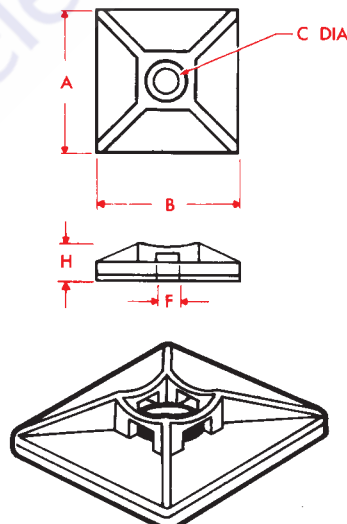

EUROLOK

1-Way Adhesive Bases

DIMENSIONS mm					MAX. CABLE TIE WIDTH mm	PART NUMBER	
A	B	C	F	H		Natural	Black
19	19	4.3	4	5	3.6	NB1	NBB1
25	25	4.3	5	7	4.8	NB2	NBB2

2-Way Adhesive Bases

DIMENSIONS mm					MAX. CABLE TIE WIDTH mm	PART NUMBER	
A	B	C	F	H		Natural	Black
19	19	4.3	4	5	3.6	NB12	NBB12
25	25	4.3	5	7	4.8	NB22	NBB22

1-Way

2-Way