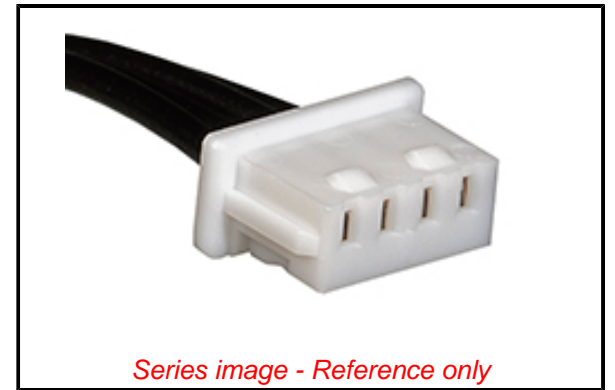

PLEASE CHECK WWW.MOLEX.COM FOR LATEST PART INFORMATION

Part Number: [0151340402](#)
Status: **Active**
Overview: [PicoBlade Connector System](#)
Description: PicoBlade Female-to-PicoBlade Female Off-the-Shelf (OTS) Cable Assembly, Single Row, 150.00mm Length, 4 Circuits, Natural

Documents:

3D Model	Datasheet (PDF)
Drawing (PDF)	RoHS Certificate of Compliance (PDF)
3D Model (PDF)	

General

Product Family	Cable Assemblies
Series	15134
Application	Signal, Wire-to-Board, Wire-to-Wire
Assembly Configuration	Dual Ended Connectors
Connector to Connector	PicoBlade-to-PicoBlade
Overmolded	No
Overview	PicoBlade Connector System
Product Name	PicoBlade
Type	Discrete Wire Assembly
UPC	889056870856

Physical

Cable Length	150.00mm
Circuits (Loaded)	4
Color - Resin	Natural
Gender	Female-Female
Lock to Mating Part	Yes
Material - Metal	Phosphor Bronze
Material - Plating Mating	Tin
Material - Plating Termination	Tin
Material - Resin	Polyester
Net Weight	1.200/g
Number of Rows	1
Packaging Type	Bag
Pitch - Mating Interface	1.25mm
Plating min - Mating	0.889µm
Plating min - Termination	0.914µm
Single Ended	No
Termination Interface: Style	Crimp or Compression
Wire Insulation Diameter	0.90mm
Wire Size AWG	28
Wire/Cable Type	UL 1061

Electrical

Current - Maximum per Contact	1.0A
Voltage - Maximum	125V

Material Info

Reference - Drawing Numbers

Sales Drawing	2012341356-000

EU ELV

Not Relevant

EU RoHS

Compliant

REACH SVHC

Not Contained Per -
D(2020)9139-DC (19
Jan 2021)

Halogen-Free

Status

Not Low-Halogen

For more information, please visit [Contact US](#)

China ROHS

ELV

RoHS Phthalates

China RoHS

Green Image

Not Relevant

Not Contained

Search Parts in this Series

[15134 Series](#)

Mates With

PicoBlade Header [53261](#) , [53047](#) , [53398](#) ,
[53048](#) . PicoBlade Plug Housing [51047](#)