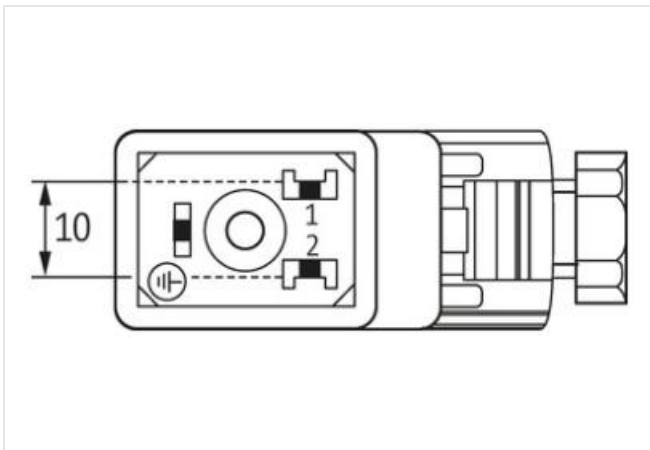

SVS VALVE PLUG FORM B 10 MM FIELD-WIREABLE

230V LED+VDR M16x1.5

Form B (10 mm)

230 V AC $\pm 10\%$

LED and RC

metric

Plastic housings with good resistance against chemicals and oils.

The resistance to aggressive media should be individually tested for your application. Further details on request.

[Link to Product](#)

Illustration