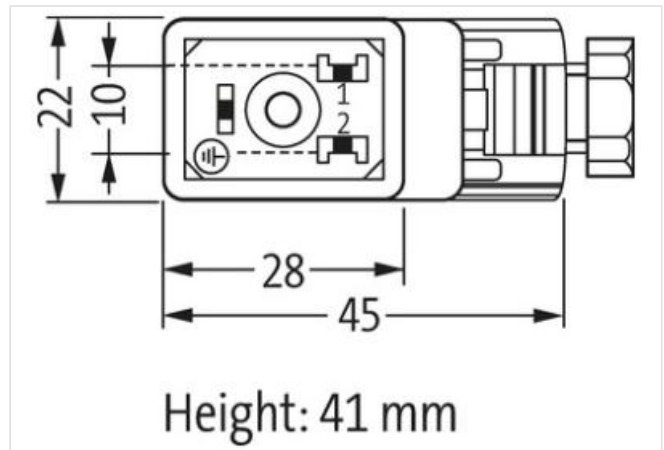

SVS VALVE PLUG FORM B 10 MM FIELD-WIREABLE

230V LED+VDR M16x1.5

Form B (10 mm)

230 V AC $\pm 10\%$

LED and RC

metric

Plastic housings with good resistance against chemicals and oils.

The resistance to aggressive media should be individually tested for your application. Further details on request.

[Link to Product](#)

Illustration