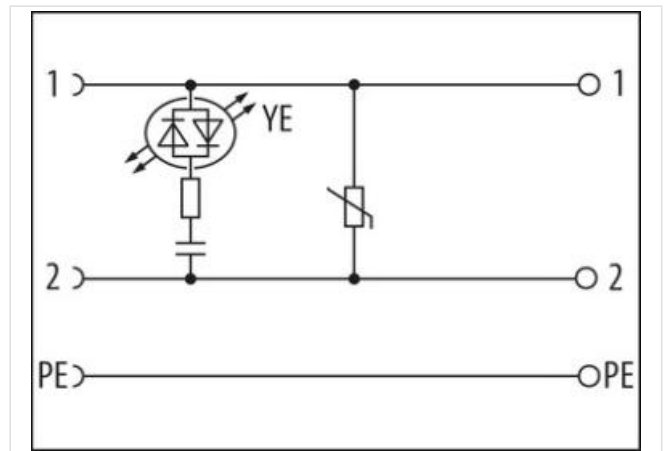

SVS VALVE PLUG FORM B 10 MM FIELD-WIREABLE

230V LED+VDR M16x1.5

Form B (10 mm)

230 V AC $\pm 10\%$

LED and RC

metric

Plastic housings with good resistance against chemicals and oils.

The resistance to aggressive media should be individually tested for your application. Further details on request.

[Link to Product](#)

Illustration