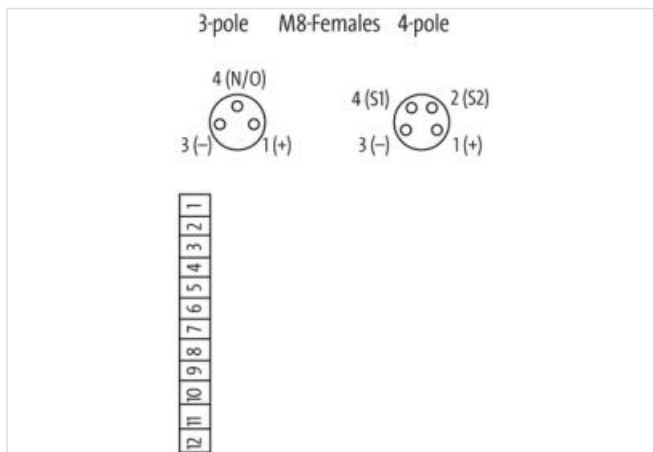

CAP FOR EXACT8, SHORT, WITH 12-POLE SPRING TERM.

Without homerun-cable

Connection cap short

Spring clamp terminals, 12-pole

Further cable lengths on request.

Plastic housings with good resistance against chemicals and oils.

The resistance to aggressive media should be individually tested for your application. Further details on request.

Link to Product

Illustration

Product may differ from Image

Commercial data

ECLASS-6.0	27143423
ECLASS-6.1	27279219
ECLASS-7.0	27279219
ECLASS-8.0	27279219
ECLASS-9.0	27440108