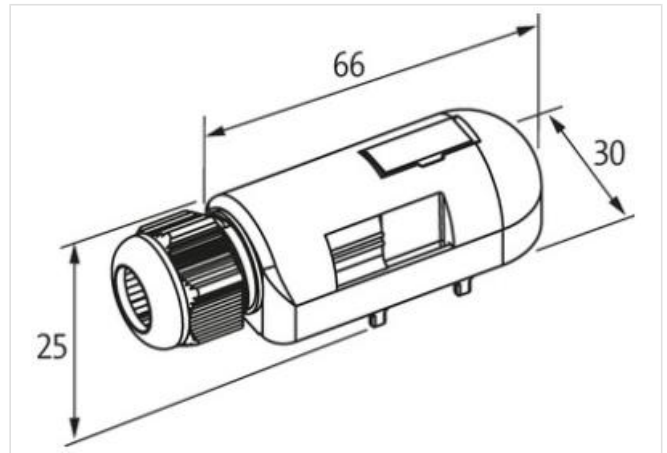

CAP FOR EXACT8, SHORT, WITH 12-POLE SPRING TERM.

Without homerun-cable

Connection cap short

Spring clamp terminals, 12-pole

Further cable lengths on request.

Plastic housings with good resistance against chemicals and oils.

The resistance to aggressive media should be individually tested for your application. Further details on request.

Link to Product

Illustration

Product may differ from Image

Commercial data

ECLASS-6.0	27143423
ECLASS-6.1	27279219
ECLASS-7.0	27279219
ECLASS-8.0	27279219
ECLASS-9.0	27440108