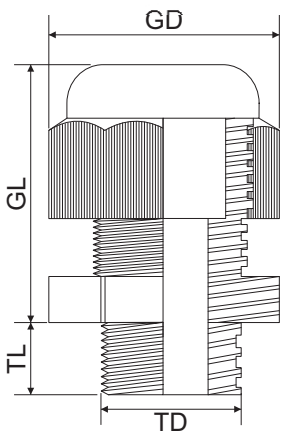

224pcs Cable Gland Set, Metric Thread, Grey

Item No. 2009CA109

Thread	Cable range (ømm)	TD (ømm)	TL (mm)	GL (mm)	GD (ømm)	Pcs.
M12	3.0 ~ 6.5	11.8	9.0	21.0	17.0	40
M16	4.0 ~ 8.0	15.7	9.0	23.5	20.8	40
M20	6.0 ~ 12.0	17.6	9.0	27.0	26.0	15
M25	13.0 ~ 18.0	24.8	12.5	32.0	35.6	12
M32	16.0 ~ 21.0	31.8	12.5	34.1	37.9	5

Thread	NH (mm)	Pcs.
M12 x 1.5	4.50	40
M16 x 1.5	4.70	40
M20 x 1.5	5.20	15
M25 x 1.5	6.10	12
M32 x 1.5	6.70	5

Specification

Material:

Gland - PA 66

Seal - NBR

Color: Light Grey (RAL7035)

Thread type: Metric

Waterproof class: IP68