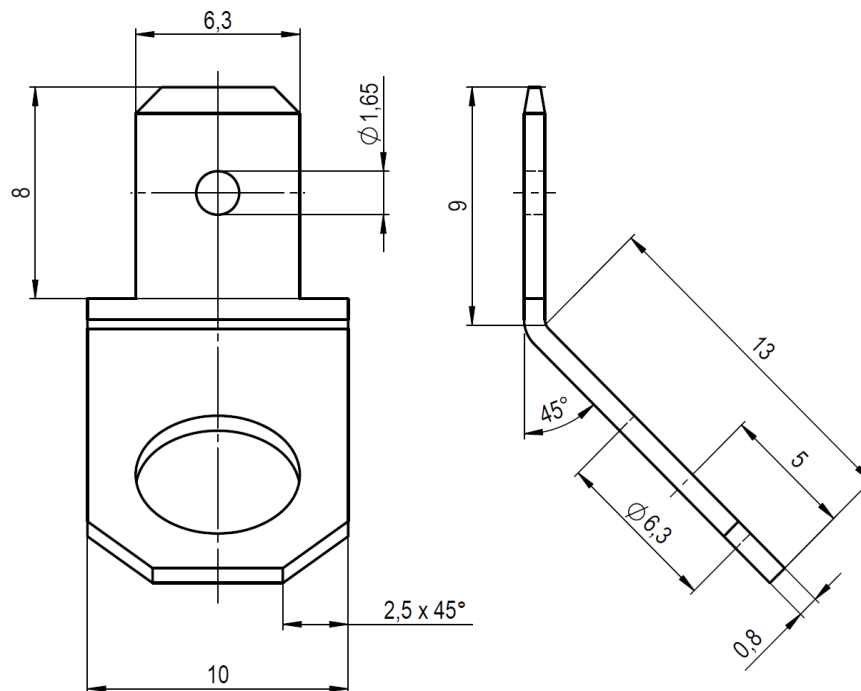

PRODUCT DATA SHEET

3869x.67

Flat tab screw-weldable – 3869 X Ms sn 6.3x0.8

Product Overview

SKU	3869x.67
Part description	Flat tab screw-weldable
Part designation	3869 X Ms sn 6.3x0.8

Material

Component	Brass
Surface	pure tin-plated

Technical Details

Net weight kg/1000	0.973
--------------------	-------

Dimensions

© 2022 | Vogt AG Verbindungstechnik

The general conditions of sale of Vogt AG apply to this product. See www.vogt.ch/downloads.