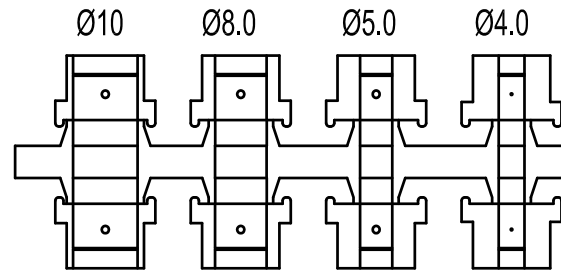

DATE: 2008-09-11	DRAWN: YGY	SCALE:	MATERIAL TYPE:
	APPROVED: MRR		REPLACES:

MHDTZK-SERIES

DRAWING No:

No.	Changes and/or Note No.	Date	Intr	No	Changes and/or Note No.	Date	Intr

Part Number:	Description:	Pack:	1	2	DTZK-37	Cover
6560-0805-04	MHDTZK-37-K	Kit	2	1	DTZK-D1	Grommet
6561-0805-04	MHDTZK-37	Bulk	3	1	C-CLIP	C-Clip
			4	2	M3X10	Screw
			5	2	UNC 4-40X47.2	Jack screw
			Item	QTY	Part Number	Description