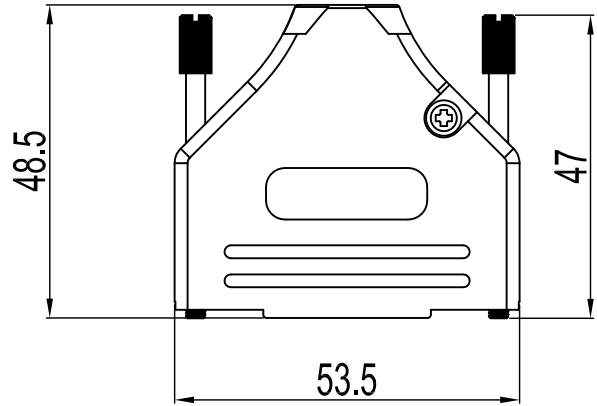

DATE: 2008-09-11	DRAWN: YGY	SCALE:	MATERIAL TYPE:
	APPROVED: MRR		REPLACES:

MHDTZK-SERIES

DRAWING No:

No.	Changes and/or Note No.	Date	Intr	No	Changes and/or Note No.	Date	Intr

Part Number:	Description:	Pack:	1	2	DTZK-25	Cover
6560-0805-03	MHDTZK-25-K	Kit	2	1	DTZK-D1	Grommet
6561-0805-03	MHDTZK-25	Bulk	3	1	C-CLIP	C-Clip
			4	2	M3X10	Screw
			5	2	UNC 4-40X47.2	Jack screw
			Item	QTY	Part Number	Description

DATE: 2008-09-11	DRAWN: YGY	SCALE:	MATERIAL TYPE:
	APPROVED: MRR		REPLACES:

MHDTZK-SERIES

DRAWING No:

No.	Changes and/or Note No.	Date	Intr	No	Changes and/or Note No.	Date	Intr

Part Number:	Description:	Pack:	1	2	DTZK-37	Cover
6560-0805-04	MHDTZK-37-K	Kit	2	1	DTZK-D1	Grommet
6561-0805-04	MHDTZK-37	Bulk	3	1	C-CLIP	C-Clip
			4	2	M3X10	Screw
			5	2	UNC 4-40X47.2	Jack screw
			Item	QTY	Part Number	Description