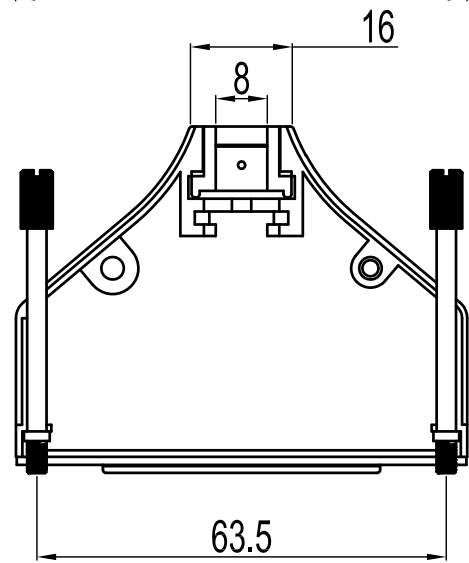

DATE: 2008-09-11	DRAWN: YGY	SCALE:	MATERIAL TYPE:
	APPROVED: MRR		REPLACES:

MHDTZK-SERIES

DRAWING No:

No.	Changes and/or Note No.	Date	Intr	No	Changes and/or Note No.	Date	Intr

Part Number:	Description:	Pack:	1	2	DTZK-25	Cover
6560-0805-03	MHDTZK-25-K	Kit	2	1	DTZK-D1	Grommet
6561-0805-03	MHDTZK-25	Bulk	3	1	C-CLIP	C-Clip
			4	2	M3X10	Screw
			5	2	UNC 4-40X47.2	Jack screw
			Item	QTY	Part Number	Description

DATE: 2008-09-11	DRAWN: YGY	SCALE:	MATERIAL TYPE:
	APPROVED: MRR		REPLACES:

MHDTZK-SERIES

DRAWING No:

No.	Changes and/or Note No.	Date	Intr	No	Changes and/or Note No.	Date	Intr

Part Number:	Description:	Pack:	1	2	DTZK-37	Cover
6560-0805-04	MHDTZK-37-K	Kit	2	1	DTZK-D1	Grommet
6561-0805-04	MHDTZK-37	Bulk	3	1	C-CLIP	C-Clip
			4	2	M3X10	Screw
			5	2	UNC 4-40X47.2	Jack screw
			Item	QTY	Part Number	Description