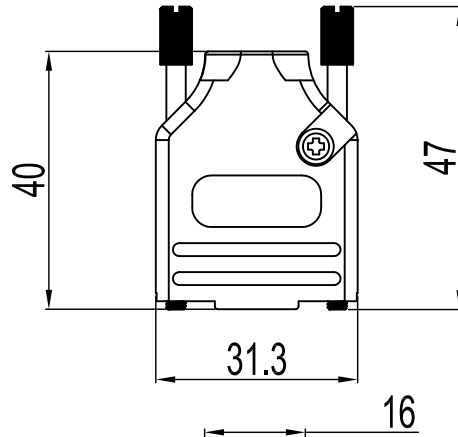

No.	Changes and/or Note No.	Date	Intr	No	Changes and/or Note No.	Date	Intr

Part Number:	Description:	Pack:	1	2	DTZK-9	Cover
6560-0805-01	MHDTZK-09-K	Kit	2	1	DTZK-D1	Grommet
6561-0805-01	MHDTZK-09	Bulk	3	1	C-CLIP	C-Clip
			4	2	M3X10	Screw
			5	2	UNC 4-40X47.2	Jack screw
			Item	QTY	Part Number	Description

DATE: 2008-09-11	DRAWN: YGY	SCALE:	MATERIAL TYPE:
	APPROVED: MRR		REPLACES:

MHDTZK-SERIES

DRAWING No:

No.	Changes and/or Note No.	Date	Intr	No	Changes and/or Note No.	Date	Intr

Part Number:	Description:	Pack:	1	2	DTZK-15	Cover
6560-0805-02	MHDTZK-15-K	Kit	2	1	DTZK-D1	Grommet
6561-0805-02	MHDTZK-15	Bulk	3	1	C-CLIP	C-Clip
			4	2	M3X10	Screw
			5	2	UNC 4-40X47.2	Jack screw
			Item	QTY	Part Number	Description

DATE: 2008-09-11	DRAWN: YGY	SCALE:	MATERIAL TYPE:
	APPROVED: MRR		REPLACES:

MHDTZK-SERIES

DRAWING No:

No.	Changes and/or Note No.	Date	Intr	No	Changes and/or Note No.	Date	Intr

Part Number:	Description:	Pack:	1	2	DTZK-25	Cover
6560-0805-03	MHDTZK-25-K	Kit	2	1	DTZK-D1	Grommet
6561-0805-03	MHDTZK-25	Bulk	3	1	C-CLIP	C-Clip
			4	2	M3X10	Screw
			5	2	UNC 4-40X47.2	Jack screw
			Item	QTY	Part Number	Description

DATE: 2008-09-11	DRAWN: YGY	SCALE:	MATERIAL TYPE:
	APPROVED: MRR		REPLACES:

MHDTZK-SERIES

DRAWING No:

No.	Changes and/or Note No.	Date	Intr	No	Changes and/or Note No.	Date	Intr

Part Number:	Description:	Pack:	1	2	DTZK-37	Cover
6560-0805-04	MHDTZK-37-K	Kit	2	1	DTZK-D1	Grommet
6561-0805-04	MHDTZK-37	Bulk	3	1	C-CLIP	C-Clip
			4	2	M3X10	Screw
			5	2	UNC 4-40X47.2	Jack screw
			Item	QTY	Part Number	Description