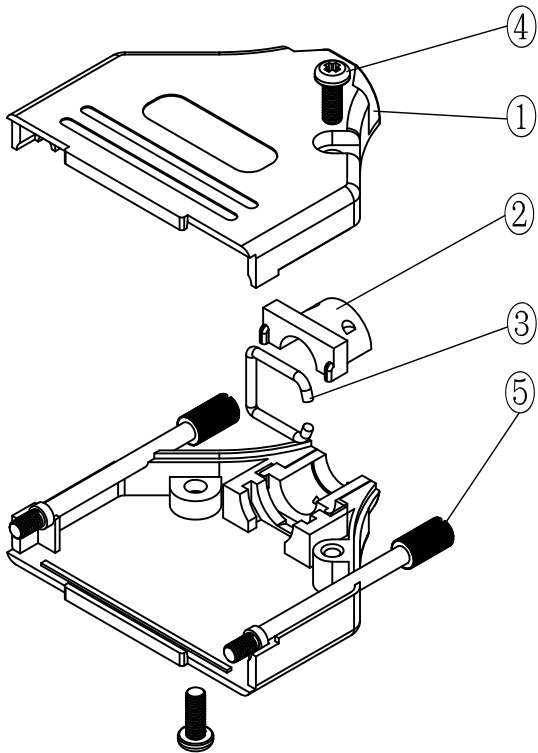

DATE: 2008-09-11	DRAWN: YGY	SCALE:	MATERIAL TYPE:
	APPROVED: MRR		REPLACES:

MHDTZK-SERIES

DRAWING No:

No.	Changes and/or Note No.	Date	Intr	No	Changes and/or Note No.	Date	Intr

Part Number:	Description:	Pack:	1	2	DTZK-25	Cover
6560-0805-03	MHDTZK-25-K	Kit	2	1	DTZK-D1	Grommet
6561-0805-03	MHDTZK-25	Bulk	3	1	C-CLIP	C-Clip
			4	2	M3X10	Screw
			5	2	UNC 4-40X47.2	Jack screw
			Item	QTY	Part Number	Description

DATE: 2008-09-11	DRAWN: YGY	SCALE:	MATERIAL TYPE:
	APPROVED: MRR		REPLACES:

MHDTZK-SERIES

DRAWING No:

No.	Changes and/or Note No.	Date	Intr	No	Changes and/or Note No.	Date	Intr

Part Number:	Description:	Pack:	1	2	DTZK-37	Cover
6560-0805-04	MHDTZK-37-K	Kit	2	1	DTZK-D1	Grommet
6561-0805-04	MHDTZK-37	Bulk	3	1	C-CLIP	C-Clip
			4	2	M3X10	Screw
			5	2	UNC 4-40X47.2	Jack screw
			Item	QTY	Part Number	Description