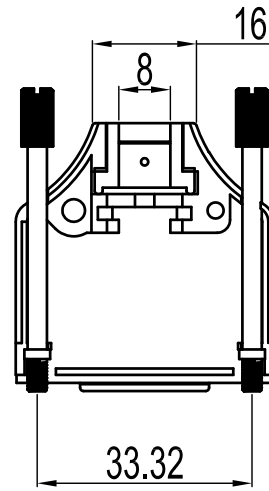

No.	Changes and/or Note No.	Date	Intr	No	Changes and/or Note No.	Date	Intr

Part Number:	Description:	Pack:	1	2	DTZK-9	Cover
6560-0805-01	MHDTZK-09-K	Kit	2	1	DTZK-D1	Grommet
6561-0805-01	MHDTZK-09	Bulk	3	1	C-CLIP	C-Clip
			4	2	M3X10	Screw
			5	2	UNC 4-40X47.2	Jack screw
			Item	QTY	Part Number	Description

DATE: 2008-09-11	DRAWN: YGY	SCALE:	MATERIAL TYPE:
	APPROVED: MRR		REPLACES:

MHDTZK-SERIES

DRAWING No:

No.	Changes and/or Note No.	Date	Intr	No	Changes and/or Note No.	Date	Intr

Part Number:	Description:	Pack:	1	2	DTZK-15	Cover
6560-0805-02	MHDTZK-15-K	Kit	2	1	DTZK-D1	Grommet
6561-0805-02	MHDTZK-15	Bulk	3	1	C-CLIP	C-Clip
			4	2	M3X10	Screw
			5	2	UNC 4-40X47.2	Jack screw
			Item	QTY	Part Number	Description

DATE: 2008-09-11	DRAWN: YGY	SCALE:	MATERIAL TYPE:
	APPROVED: MRR		REPLACES:

MHDTZK-SERIES

DRAWING No:

No.	Changes and/or Note No.	Date	Intr	No	Changes and/or Note No.	Date	Intr

Part Number:	Description:	Pack:	1	2	DTZK-25	Cover
6560-0805-03	MHDTZK-25-K	Kit	2	1	DTZK-D1	Grommet
6561-0805-03	MHDTZK-25	Bulk	3	1	C-CLIP	C-Clip
			4	2	M3X10	Screw
			5	2	UNC 4-40X47.2	Jack screw
			Item	QTY	Part Number	Description

DATE: 2008-09-11	DRAWN: YGY	SCALE:	MATERIAL TYPE:
	APPROVED: MRR		REPLACES:

MHDTZK-SERIES

DRAWING No:

No.	Changes and/or Note No.	Date	Intr	No	Changes and/or Note No.	Date	Intr

Part Number:	Description:	Pack:	1	2	DTZK-37	Cover
6560-0805-04	MHDTZK-37-K	Kit	2	1	DTZK-D1	Grommet
6561-0805-04	MHDTZK-37	Bulk	3	1	C-CLIP	C-Clip
			4	2	M3X10	Screw
			5	2	UNC 4-40X47.2	Jack screw
			Item	QTY	Part Number	Description