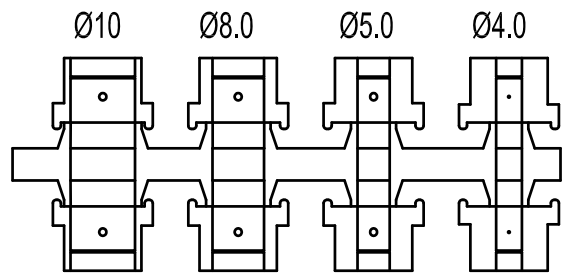

DATE: 2008-09-11	DRAWN: YGY	SCALE:	MATERIAL TYPE:
	APPROVED: MRR		REPLACES:

MHDTZK-SERIES

DRAWING No:

No.	Changes and/or Note No.	Date	Intr	No	Changes and/or Note No.	Date	Intr

Part Number:	Description:	Pack:	1	2	DTZK-25	Cover
6560-0805-03	MHDTZK-25-K	Kit	2	1	DTZK-D1	Grommet
6561-0805-03	MHDTZK-25	Bulk	3	1	C-CLIP	C-Clip
			4	2	M3X10	Screw
			5	2	UNC 4-40X47.2	Jack screw
			Item	QTY	Part Number	Description

DATE: 2008-09-11	DRAWN: YGY	SCALE:	MATERIAL TYPE:
	APPROVED: MRR		REPLACES:

MHDTZK-SERIES

DRAWING No:

No.	Changes and/or Note No.	Date	Intr	No	Changes and/or Note No.	Date	Intr

Part Number:	Description:	Pack:	1	2	DTZK-37	Cover
6560-0805-04	MHDTZK-37-K	Kit	2	1	DTZK-D1	Grommet
6561-0805-04	MHDTZK-37	Bulk	3	1	C-CLIP	C-Clip
			4	2	M3X10	Screw
			5	2	UNC 4-40X47.2	Jack screw
			Item	QTY	Part Number	Description