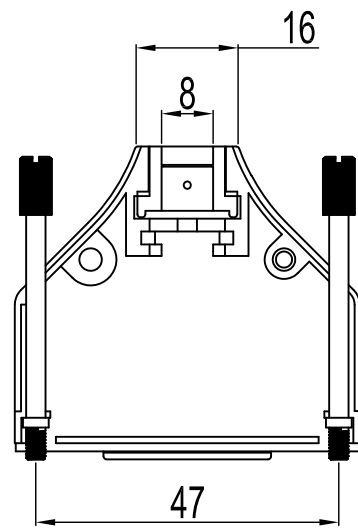

No.	Changes and/or Note No.	Date	Intr	No	Changes and/or Note No.	Date	Intr

Part Number:	Description:	Pack:	1	2	DTZK-9	Cover
6560-0805-01	MHDTZK-09-K	Kit	2	1	DTZK-D1	Grommet
6561-0805-01	MHDTZK-09	Bulk	3	1	C-CLIP	C-Clip
			4	2	M3X10	Screw
			5	2	UNC 4-40X47.2	Jack screw
			Item	QTY	Part Number	Description

DATE: 2008-09-11	DRAWN: YGY	SCALE:	MATERIAL TYPE:
	APPROVED: MRR		REPLACES:

MHDTZK-SERIES

DRAWING No:

No.	Changes and/or Note No.	Date	Intr	No	Changes and/or Note No.	Date	Intr

Part Number:	Description:	Pack:	1	2	DTZK-15	Cover
6560-0805-02	MHDTZK-15-K	Kit	2	1	DTZK-D1	Grommet
6561-0805-02	MHDTZK-15	Bulk	3	1	C-CLIP	C-Clip
			4	2	M3X10	Screw
			5	2	UNC 4-40X47.2	Jack screw
			Item	QTY	Part Number	Description

DATE: 2008-09-11	DRAWN: YGY	SCALE:	MATERIAL TYPE:
	APPROVED: MRR		REPLACES:

MHDTZK-SERIES

DRAWING No:

No.	Changes and/or Note No.	Date	Intr	No	Changes and/or Note No.	Date	Intr

Part Number:	Description:	Pack:	1	2	DTZK-25	Cover
6560-0805-03	MHDTZK-25-K	Kit	2	1	DTZK-D1	Grommet
6561-0805-03	MHDTZK-25	Bulk	3	1	C-CLIP	C-Clip
			4	2	M3X10	Screw
			5	2	UNC 4-40X47.2	Jack screw
			Item	QTY	Part Number	Description

DATE: 2008-09-11	DRAWN: YGY	SCALE:	MATERIAL TYPE:
	APPROVED: MRR		REPLACES:

MHDTZK-SERIES

DRAWING No:

No.	Changes and/or Note No.	Date	Intr	No	Changes and/or Note No.	Date	Intr

Part Number:	Description:	Pack:	1	2	DTZK-37	Cover
6560-0805-04	MHDTZK-37-K	Kit	2	1	DTZK-D1	Grommet
6561-0805-04	MHDTZK-37	Bulk	3	1	C-CLIP	C-Clip
			4	2	M3X10	Screw
			5	2	UNC 4-40X47.2	Jack screw
			Item	QTY	Part Number	Description