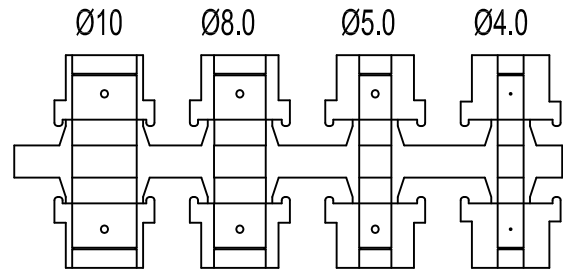

DATE: 2008-09-11	DRAWN: YGY	SCALE:	MATERIAL TYPE:
	APPROVED: MRR		REPLACES:

MHDTZK-SERIES

DRAWING No:

No.	Changes and/or Note No.	Date	Intr	No	Changes and/or Note No.	Date	Intr

Part Number:	Description:	Pack:	1	2	DTZK-15	Cover
6560-0805-02	MHDTZK-15-K	Kit	2	1	DTZK-D1	Grommet
6561-0805-02	MHDTZK-15	Bulk	3	1	C-CLIP	C-Clip
			4	2	M3X10	Screw
			5	2	UNC 4-40X47.2	Jack screw
			Item	QTY	Part Number	Description

DATE: 2008-09-11	DRAWN: YGY	SCALE:	MATERIAL TYPE:
	APPROVED: MRR		REPLACES:

MHDTZK-SERIES

DRAWING No:

No.	Changes and/or Note No.	Date	Intr	No	Changes and/or Note No.	Date	Intr

Part Number:	Description:	Pack:	1	2	DTZK-25	Cover
6560-0805-03	MHDTZK-25-K	Kit	2	1	DTZK-D1	Grommet
6561-0805-03	MHDTZK-25	Bulk	3	1	C-CLIP	C-Clip
			4	2	M3X10	Screw
			5	2	UNC 4-40X47.2	Jack screw
			Item	QTY	Part Number	Description