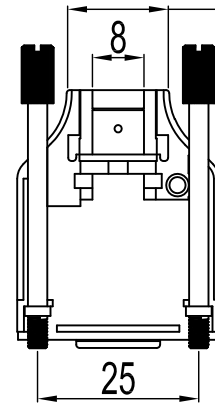

No.	Changes and/or Note No.	Date	Intr	No	Changes and/or Note No.	Date	Intr

Part Number:	Description:	Pack:	1	2	DTZK-9	Cover
6560-0805-01	MHDTZK-09-K	Kit	2	1	DTZK-D1	Grommet
6561-0805-01	MHDTZK-09	Bulk	3	1	C-CLIP	C-Clip
			4	2	M3X10	Screw
			5	2	UNC 4-40X47.2	Jack screw
			Item	QTY	Part Number	Description

DATE: 2008-09-11	DRAWN: YGY	SCALE:	MATERIAL TYPE:
	APPROVED: MRR		REPLACES:

MHDTZK-SERIES

DRAWING No:

No.	Changes and/or Note No.	Date	Intr	No	Changes and/or Note No.	Date	Intr

Part Number:	Description:	Pack:	1	2	DTZK-15	Cover
6560-0805-02	MHDTZK-15-K	Kit	2	1	DTZK-D1	Grommet
6561-0805-02	MHDTZK-15	Bulk	3	1	C-CLIP	C-Clip
			4	2	M3X10	Screw
			5	2	UNC 4-40X47.2	Jack screw
			Item	QTY	Part Number	Description

DATE: 2008-09-11	DRAWN: YGY	SCALE:	MATERIAL TYPE:
	APPROVED: MRR		REPLACES:

MHDTZK-SERIES

DRAWING No:

No.	Changes and/or Note No.	Date	Intr	No	Changes and/or Note No.	Date	Intr

Part Number:	Description:	Pack:	1	2	DTZK-25	Cover
6560-0805-03	MHDTZK-25-K	Kit	2	1	DTZK-D1	Grommet
6561-0805-03	MHDTZK-25	Bulk	3	1	C-CLIP	C-Clip
			4	2	M3X10	Screw
			5	2	UNC 4-40X47.2	Jack screw
			Item	QTY	Part Number	Description

DATE: 2008-09-11	DRAWN: YGY	SCALE:	MATERIAL TYPE:
	APPROVED: MRR		REPLACES:

MHDTZK-SERIES

DRAWING No:

No.	Changes and/or Note No.	Date	Intr	No	Changes and/or Note No.	Date	Intr

Part Number:	Description:	Pack:	1	2	DTZK-37	Cover
6560-0805-04	MHDTZK-37-K	Kit	2	1	DTZK-D1	Grommet
6561-0805-04	MHDTZK-37	Bulk	3	1	C-CLIP	C-Clip
			4	2	M3X10	Screw
			5	2	UNC 4-40X47.2	Jack screw
			Item	QTY	Part Number	Description