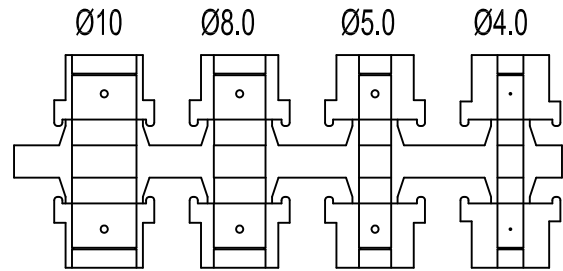

No.	Changes and/or Note No.	Date	Intr	No	Changes and/or Note No.	Date	Intr

Part Number:	Description:	Pack:	1	2	DTZK-9	Cover
6560-0805-01	MHDTZK-09-K	Kit	2	1	DTZK-D1	Grommet
6561-0805-01	MHDTZK-09	Bulk	3	1	C-CLIP	C-Clip
			4	2	M3X10	Screw
			5	2	UNC 4-40X47.2	Jack screw
			Item	QTY	Part Number	Description

DATE: 2008-09-11	DRAWN: YGY	SCALE:	MATERIAL TYPE:
	APPROVED: MRR		REPLACES:

MHDTZK-SERIES

DRAWING No:

No.	Changes and/or Note No.	Date	Intr	No	Changes and/or Note No.	Date	Intr

Part Number:	Description:	Pack:	1	2	DTZK-15	Cover
6560-0805-02	MHDTZK-15-K	Kit	2	1	DTZK-D1	Grommet
6561-0805-02	MHDTZK-15	Bulk	3	1	C-CLIP	C-Clip
			4	2	M3X10	Screw
			5	2	UNC 4-40X47.2	Jack screw
			Item	QTY	Part Number	Description