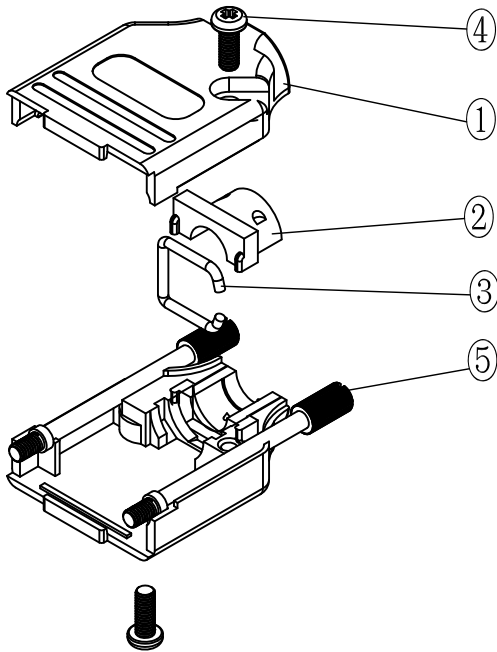

No.	Changes and/or Note No.	Date	Intr	No	Changes and/or Note No.	Date	Intr

Part Number:	Description:	Pack:	1	2	DTZK-9	Cover
6560-0805-01	MHDTZK-09-K	Kit	2	1	DTZK-D1	Grommet
6561-0805-01	MHDTZK-09	Bulk	3	1	C-CLIP	C-Clip
			4	2	M3X10	Screw
			5	2	UNC 4-40X47.2	Jack screw
			Item	QTY	Part Number	Description

DATE: 2008-09-11	DRAWN: YGY	SCALE:	MATERIAL TYPE:
	APPROVED: MRR		REPLACES:

MHDTZK-SERIES

DRAWING No:

No.	Changes and/or Note No.	Date	Intr	No	Changes and/or Note No.	Date	Intr

Part Number:	Description:	Pack:	1	2	DTZK-15	Cover
6560-0805-02	MHDTZK-15-K	Kit	2	1	DTZK-D1	Grommet
6561-0805-02	MHDTZK-15	Bulk	3	1	C-CLIP	C-Clip
			4	2	M3X10	Screw
			5	2	UNC 4-40X47.2	Jack screw
			Item	QTY	Part Number	Description

DATE: 2008-09-11	DRAWN: YGY	SCALE:	MATERIAL TYPE:
	APPROVED: MRR		REPLACES:

MHDTZK-SERIES

DRAWING No:

No.	Changes and/or Note No.	Date	Intr	No	Changes and/or Note No.	Date	Intr

Part Number:	Description:	Pack:	1	2	DTZK-25	Cover
6560-0805-03	MHDTZK-25-K	Kit	2	1	DTZK-D1	Grommet
6561-0805-03	MHDTZK-25	Bulk	3	1	C-CLIP	C-Clip
			4	2	M3X10	Screw
			5	2	UNC 4-40X47.2	Jack screw
			Item	QTY	Part Number	Description

DATE: 2008-09-11	DRAWN: YGY	SCALE:	MATERIAL TYPE:
	APPROVED: MRR		REPLACES:

MHDTZK-SERIES

DRAWING No:

No.	Changes and/or Note No.	Date	Intr	No	Changes and/or Note No.	Date	Intr

Part Number:	Description:	Pack:	1	2	DTZK-37	Cover
6560-0805-04	MHDTZK-37-K	Kit	2	1	DTZK-D1	Grommet
6561-0805-04	MHDTZK-37	Bulk	3	1	C-CLIP	C-Clip
			4	2	M3X10	Screw
			5	2	UNC 4-40X47.2	Jack screw
			Item	QTY	Part Number	Description