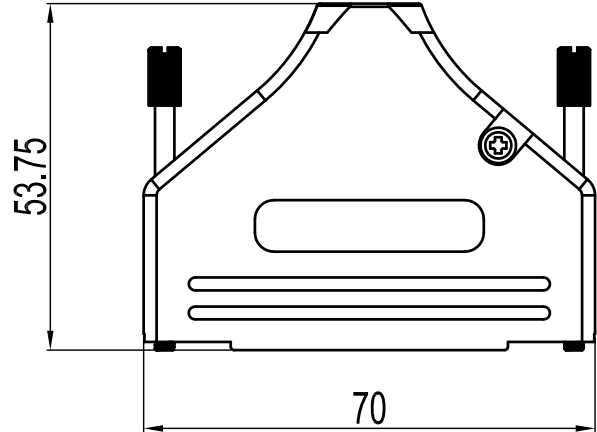

DATE: 2008-09-11	DRAWN: YGY	SCALE:	MATERIAL TYPE:
	APPROVED: MRR		REPLACES:

MHDTZK-SERIES

DRAWING No:

No.	Changes and/or Note No.	Date	Intr	No	Changes and/or Note No.	Date	Intr

Part Number:	Description:	Pack:	1	2	DTZK-37	Cover
6560-0805-04	MHDTZK-37-K	Kit	2	1	DTZK-D1	Grommet
6561-0805-04	MHDTZK-37	Bulk	3	1	C-CLIP	C-Clip
			4	2	M3X10	Screw
			5	2	UNC 4-40X47.2	Jack screw
			Item	QTY	Part Number	Description