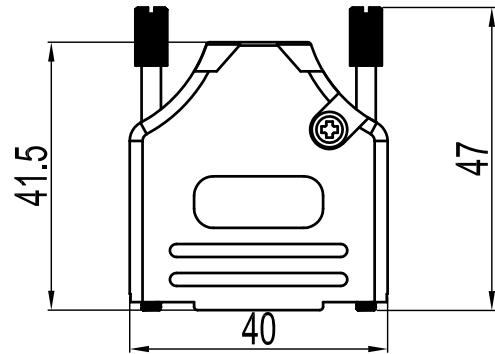

DATE: 2008-09-11	DRAWN: YGY	SCALE:	MATERIAL TYPE:
	APPROVED: MRR		REPLACES:

MHDTZK-SERIES

DRAWING No:

No.	Changes and/or Note No.	Date	Intr	No	Changes and/or Note No.	Date	Intr

Part Number:	Description:	Pack:	1	2	DTZK-15	Cover
6560-0805-02	MHDTZK-15-K	Kit	2	1	DTZK-D1	Grommet
6561-0805-02	MHDTZK-15	Bulk	3	1	C-CLIP	C-Clip
			4	2	M3X10	Screw
			5	2	UNC 4-40X47.2	Jack screw
			Item	QTY	Part Number	Description

DATE: 2008-09-11	DRAWN: YGY	SCALE:	MATERIAL TYPE:
	APPROVED: MRR		REPLACES:

MHDTZK-SERIES

DRAWING No:

No.	Changes and/or Note No.	Date	Intr	No	Changes and/or Note No.	Date	Intr

Part Number:	Description:	Pack:	1	2	DTZK-25	Cover
6560-0805-03	MHDTZK-25-K	Kit	2	1	DTZK-D1	Grommet
6561-0805-03	MHDTZK-25	Bulk	3	1	C-CLIP	C-Clip
			4	2	M3X10	Screw
			5	2	UNC 4-40X47.2	Jack screw
			Item	QTY	Part Number	Description