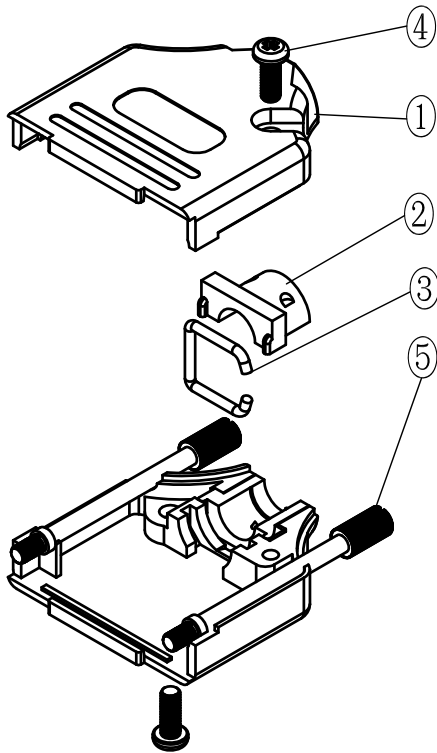

No.	Changes and/or Note No.	Date	Intr	No	Changes and/or Note No.	Date	Intr

Part Number:	Description:	Pack:	1	2	DTZK-9	Cover
6560-0805-01	MHDTZK-09-K	Kit	2	1	DTZK-D1	Grommet
6561-0805-01	MHDTZK-09	Bulk	3	1	C-CLIP	C-Clip
			4	2	M3X10	Screw
			5	2	UNC 4-40X47.2	Jack screw
			Item	QTY	Part Number	Description

DATE: 2008-09-11	DRAWN: YGY	SCALE:	MATERIAL TYPE:
	APPROVED: MRR		REPLACES:

MHDTZK-SERIES

DRAWING No:

No.	Changes and/or Note No.	Date	Intr	No	Changes and/or Note No.	Date	Intr

Part Number:	Description:	Pack:	1	2	DTZK-15	Cover
6560-0805-02	MHDTZK-15-K	Kit	2	1	DTZK-D1	Grommet
6561-0805-02	MHDTZK-15	Bulk	3	1	C-CLIP	C-Clip
			4	2	M3X10	Screw
			5	2	UNC 4-40X47.2	Jack screw
			Item	QTY	Part Number	Description

DATE: 2008-09-11	DRAWN: YGY	SCALE:	MATERIAL TYPE:
	APPROVED: MRR		REPLACES:

MHDTZK-SERIES

DRAWING No:

No.	Changes and/or Note No.	Date	Intr	No	Changes and/or Note No.	Date	Intr

Part Number:	Description:	Pack:	1	2	DTZK-25	Cover
6560-0805-03	MHDTZK-25-K	Kit	2	1	DTZK-D1	Grommet
6561-0805-03	MHDTZK-25	Bulk	3	1	C-CLIP	C-Clip
			4	2	M3X10	Screw
			5	2	UNC 4-40X47.2	Jack screw
			Item	QTY	Part Number	Description

DATE: 2008-09-11	DRAWN: YGY	SCALE:	MATERIAL TYPE:
	APPROVED: MRR		REPLACES:

MHDTZK-SERIES

DRAWING No:

No.	Changes and/or Note No.	Date	Intr	No	Changes and/or Note No.	Date	Intr

Part Number:	Description:	Pack:	1	2	DTZK-37	Cover
6560-0805-04	MHDTZK-37-K	Kit	2	1	DTZK-D1	Grommet
6561-0805-04	MHDTZK-37	Bulk	3	1	C-CLIP	C-Clip
			4	2	M3X10	Screw
			5	2	UNC 4-40X47.2	Jack screw
			Item	QTY	Part Number	Description