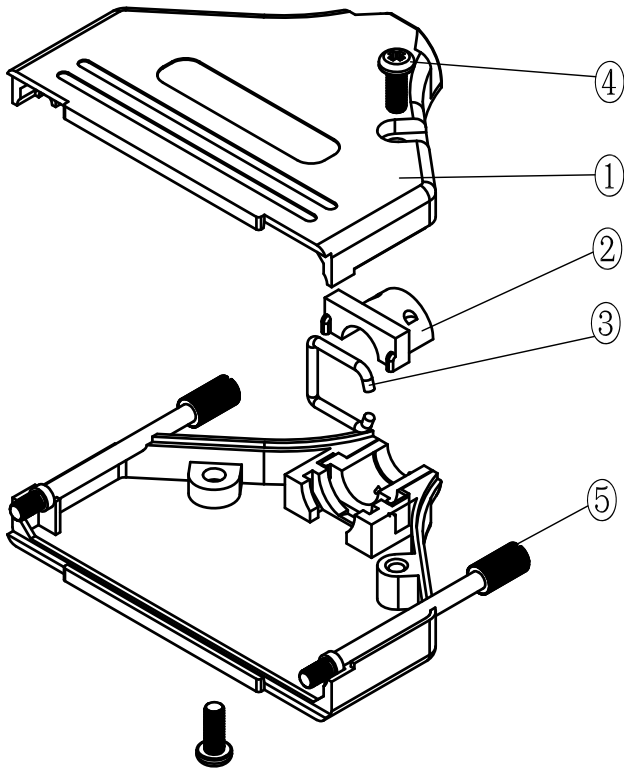

DATE: 2008-09-11	DRAWN: YGY	SCALE:	MATERIAL TYPE:
	APPROVED: MRR		REPLACES:

MHDTZK-SERIES

DRAWING No:

No.	Changes and/or Note No.	Date	Intr	No	Changes and/or Note No.	Date	Intr

Part Number:	Description:	Pack:	1	2	DTZK-37	Cover
6560-0805-04	MHDTZK-37-K	Kit	2	1	DTZK-D1	Grommet
6561-0805-04	MHDTZK-37	Bulk	3	1	C-CLIP	C-Clip
			4	2	M3X10	Screw
			5	2	UNC 4-40X47.2	Jack screw
			Item	QTY	Part Number	Description