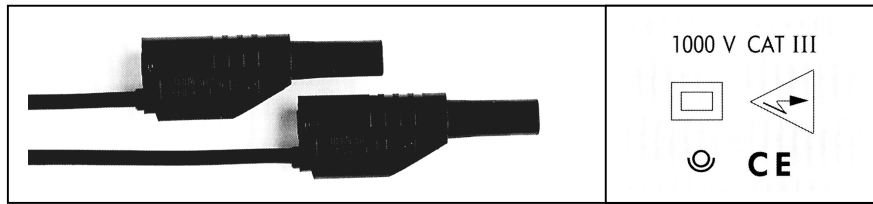

4mm connectors

Order code	Manufacturer code	Description
17-2250	2612-IEC-25 RG	25CM RED STACKABLE SAFETY LEAD
17-2252	2612-IEC-50 RG	50CM RED STACKABLE SAFETY LEAD
17-2254	2612-IEC-100 RG	100CM RED STACK.SAFETY LEAD
17-2256	2612-IEC-200 RG	200CM RED STACK.SAFETY LEAD
17-2258	2612-IEC-25 NR	25CM BLACK STACK.SAFETY LEAD
17-2260	2612-IEC-50 NR	50CM BLACK STACK.SAFETY LEAD
17-2262	2612-IEC-100 NR	100CM BLACK STACK.SAFETY LEAD
17-2264	2612-IEC-200 NR	200CM BLACK STACK.SAFETY LEAD
17-2266	2612-IEC-100 BL	100CM BLUE STACK.SAFETY LEAD
17-2268	n/a	100CM GREEN STACK.SAFETY LEAD
17-2270	2612-IEC-100 JAU	100CM YELLOW STACK.SAFETY LEAD

Male to Male Ø 4mm Stackable Safety Patchcord

4mm Stackable Safety Test Leads

Electro PJP – Standardised IEC 1010 Version

Photograph

Specification

Cable insulation material	:	PVC
Connector insulation material	:	Polyamide
Connector contact material	:	Brass and bronze Ni
Cable cross sectional surface area	:	1.00mm ²
Voltage	:	1,000 V (Test 50/60 Hz 1mn > 7,400 V)
Maximum current	:	20 A
Overall contact resistance	:	25cm 12mΩ, 50cm 15mΩ, 100cm 20mΩ, 200cm 30mΩ
Temperature range	:	-20°C to +80°C