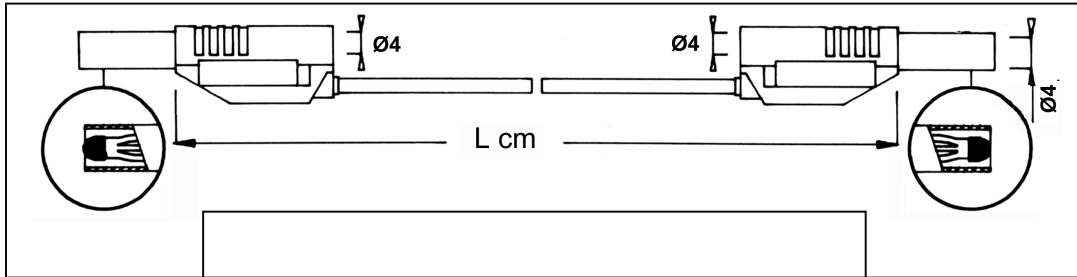

4mm connectors

Order code	Manufacturer code	Description
17-2250	2612-IEC-25 RG	25CM RED STACKABLE SAFETY LEAD
17-2252	2612-IEC-50 RG	50CM RED STACKABLE SAFETY LEAD
17-2254	2612-IEC-100 RG	100CM RED STACK.SAFETY LEAD
17-2256	2612-IEC-200 RG	200CM RED STACK.SAFETY LEAD
17-2258	2612-IEC-25 NR	25CM BLACK STACK.SAFETY LEAD
17-2260	2612-IEC-50 NR	50CM BLACK STACK.SAFETY LEAD
17-2262	2612-IEC-100 NR	100CM BLACK STACK.SAFETY LEAD
17-2264	2612-IEC-200 NR	200CM BLACK STACK.SAFETY LEAD
17-2266	2612-IEC-100 BL	100CM BLUE STACK.SAFETY LEAD
17-2268	n/a	100CM GREEN STACK.SAFETY LEAD
17-2270	2612-IEC-100 JAU	100CM YELLOW STACK.SAFETY LEAD

Male to Male Ø 4mm Stackable Safety Patchcord

4mm Stackable Safety Test Leads

Electro PJP – Standardised IEC 1010 Version

Photograph

Specification

Cable insulation material	:	PVC
Connector insulation material	:	Polyamide
Connector contact material	:	Brass and bronze Ni
Cable cross sectional surface area	:	1.00mm ²
Voltage	:	1,000 V (Test 50/60 Hz 1mn > 7,400 V)
Maximum current	:	20 A
Overall contact resistance	:	25cm 12mΩ, 50cm 15mΩ, 100cm 20mΩ, 200cm 30mΩ
Temperature range	:	-20°C to +80°C

Technical Drawing

PJP Ref No.	Description	Length (cm)	Colour
2612-IEC-25-R	4mm Stackable Safety Test Lead	25	Red
2612-IEC-50-R	4mm Stackable Safety Test Lead	50	Red
2612-IEC-100-R	4mm Stackable Safety Test Lead	100	Red
2612-IEC-200-R	4mm Stackable Safety Test Lead	200	Red
2612-IEC-25-N	4mm Stackable Safety Test Lead	25	Black
2612-IEC-50-N	4mm Stackable Safety Test Lead	50	Black
2612-IEC-100-N	4mm Stackable Safety Test Lead	100	Black
2612-IEC-200-N	4mm Stackable Safety Test Lead	200	Black
2612-IEC-100-BI	4mm Stackable Safety Test Lead	100	Blue
2612-IEC-100-V	4mm Stackable Safety Test Lead	100	Green
2612-IEC-100-J	4mm Stackable Safety Test Lead	100	Yellow