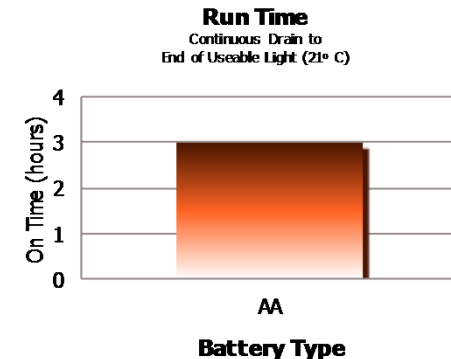

Performance:

Tested according to ANSI/NEMA FL 1 Standards.

Important Notice

This datasheet contains information specific to products manufactured at the time of its publication
Contents herein do not constitute a warranty
©Energizer / All Rights Reserved