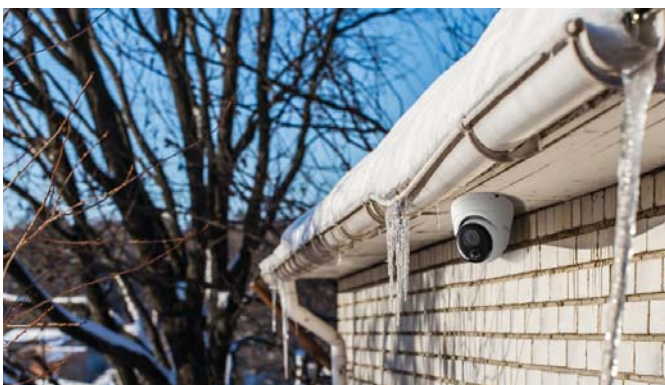

Thermal-Sensing Technology

- ✓ Reduce false triggers
- ✓ Reliable push notifications
- ✓ Longer recording time

Note: Indicative visual, video images show onscreen like normal

SWNHD-886MSD