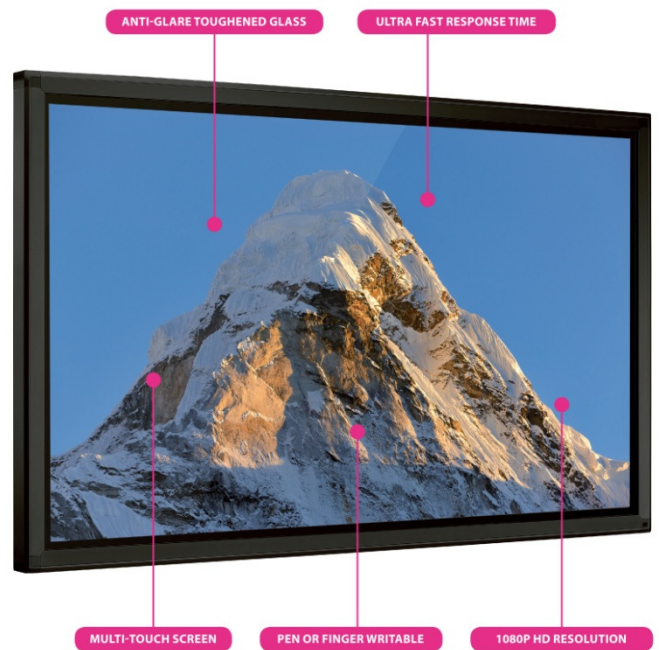

Product data sheet Qomo QIT1065 LED screen

Qomo QIT1065 65” Multi-Touch Screen

The QIT1065 LED Multi-Touch Screen is an easy to use, sleek, interactive presentation solution that displays a cristal clear image and has virtually no delay when annotating.

This LED screen is great for use in a classroom, conference room or showroom, or anywhere where an easy-to-use interactive presentation solution is needed. The 65 inch 1080p HD LED screen with toughened glass requires no projector, which eliminates projector installations, expensive projector bulbs and a projection shadow. Simply turn on the screen and you are ready to present. Presenters can use our annotation software, Flow!Works, to create lessons, or annotate over pre-made PowerPoints or any online resources.

- **Requires no projector, simply turn on and start**
- **65 inch active screen size**
- **5.5ms response time (No lag – fast response)**
- **1080p HD resolution**
- **6 touch points**

Product data sheet Qomo QIT1065 LED screen

Screen	QIT 1065
Screen Type	TFT LCD with LED
Display Area	143x 80 cm
Dimensions	155x92x10 cm
Weight	67 Kg
Mounting	Wall or Stand
Display Ratio	16:9
Resolution	1920x 1080
Display Colors	10Bit/ 1.07B
Brightness	280-360 cd/m2
Contrast Ratio	4000:1
Response time	5,5ms
Refreshing Frequency	120Hz
View Angle (H/V)	178/178
Storage of channels	125
Videosystems	PAL-D/K/I