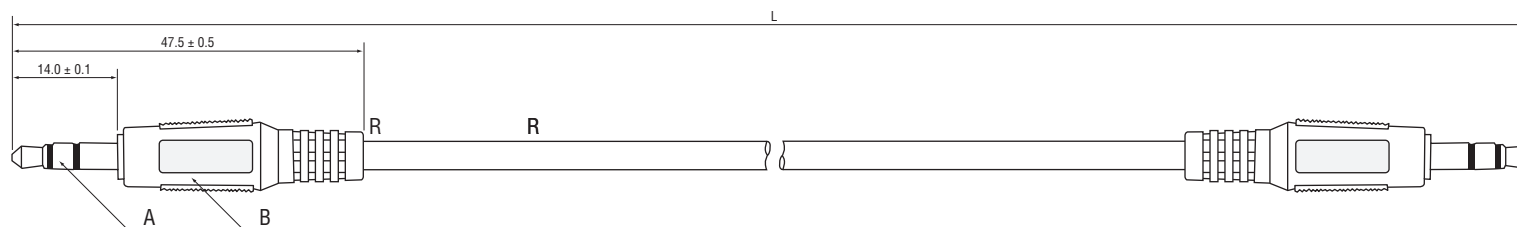

3.5mm Stereo Plug to Plug Lead – 1.2m

Order code: 20-0040

No.	Description	Qty	Material	Colour
A	3.5SP	2	Brass	Nickel
B	Body	2	PVC	Black

All dimensions in mm

WIRING