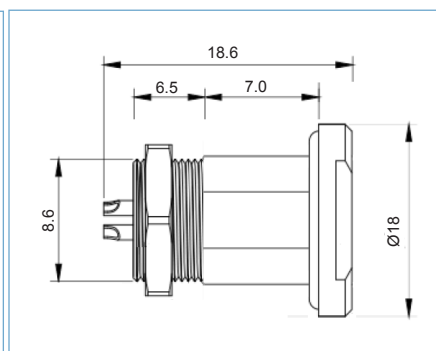

151

IP68 CONNECTORS

158

INTERFACE
MODULES AND
RELAY BASES

Push-pull connectors female fixed socket CCM series

CCM1S1/03 3 pole

- Premium range of circular connectors
- IP68 sealed using vacuum technology (when connected and using environmental cable clamp)
- Tough, high performance interconnection solution
- Compact panel mounting design
- Ideal for harsh and extreme environments
- Suitable for broadcasting, autosport, military, rail, marine, security, industrial and agricultural applications
- Key coded to prevent misconnection
- Will not disconnect when the cable is under load or stress
- Tool slots for secure and tight mounting
- Tested to IEC 60512-3-5a

CCM1S1/03

PART NO.	DESCRIPTION	POLES	SERIES
CCM1S1/03	Female fixed socket	3	CCM series

SPECIFICATION

Shell style/model	DEU type fixed socket, female contact
Codes	Code 1
Contact type	Solder type
Contact diameter	0.9mm
Max. stranded conductor	AWG 21-22
Max diameter	0.79mm
Vtest (contact-shell)	1300V(AC) 1800V(DC)
Vtest (contact-contact)	1300V(AC) 1600V(DC)
Rated current	8.2A
Rated voltage	≤250V
Mechanical operation	5000 mating cycles
Housing material	Brass (natural chrome plated) shell and collet nut, nickel plated brass latch sleeve and mid pieces
Insulator	PPS
Contacts	Brass (gold plated)
Humidity (max)	<=95% [at 60°C /140°F]
Vibration	15g [10 Hz - 2000 Hz]
Shock resistance	100g [6 ms]
Salt spray corrosion	>72 hr
Climatical category	50/175/21
Shielding (min)	75 dB (10 MHz)
Shielding (min)	40 dB (1 GHz)
IP rating	IP68 (when connected and using environmental cable clamp)

KEY FEATURES

Key coded | Deep panel mounting socket | Face slots for tightening with a tool

ACCESSORIES

Metal and rubber caps for sockets

PART NO.	DESCRIPTION
CCT11	Camcric metal cap for sockets A1

PART NO.	DESCRIPTION
CCT12	Camcric rubber cap for sockets A1