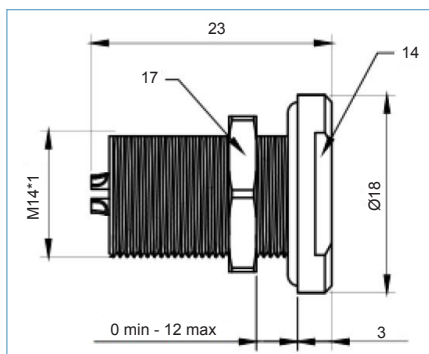

Push-pull connectors female fixed socket CCM series

CCM2S1/07 7 pole

- Premium range of circular connectors
- IP68 sealed using vacuum technology (when connected and using environmental cable clamp)
- Tough, high performance interconnection solution
- Compact panel mounting design
- Ideal for harsh and extreme environments
- Suitable for broadcasting, autosport, military, rail, marine, security, industrial and agricultural applications
- Key coded to prevent misconnection
- Will not disconnect when the cable is under load or stress
- Tool slots for secure and tight mounting
- Tested to IEC 60512-3-5a

PART NO.	DESCRIPTION	POLES	SERIES
CCM2S1/07	Female fixed socket	7	CCM series

SPECIFICATION	
Shell style/model	DEU type fixed socket, female contact
Codes	Code 1
Contact type	Solder type
Contact diameter	0.7mm
Max. stranded conductor	AWG 21-22
Max diameter	0.79mm
Vtest (contact-shell)	1000V(AC) 2000V(DC)
Vtest (contact-contact)	1300V(AC) 2000V(DC)
Rated current	5.0A
Rated voltage	≤250V
Mechanical operation	5000 mating cycles
Housing material	Brass (natural chrome plated) shell and collet nut, nickel plated brass latch sleeve and mid pieces
Insulator	PPS
Contacts	Brass (gold plated)
Humidity (max)	≤95% [at 60°C /140°F]
Vibration	15g [10 Hz - 2000 Hz]
Shock resistance	100g [6 ms]
Salt spray corrosion	>72 hr
Climatical category	50/175/21
Shielding (min)	75 dB (10 MHz)
Shielding (min)	40 dB (1 GHz)
IP rating	IP68 (when connected and using environmental cable clamp)

KEY FEATURES

Key coded | Panel mounting socket | Flat face | Face slots for tightening with a tool

ACCESSORIES

Metal and rubber caps for sockets

PART NO.	DESCRIPTION
CCT21	Camcric metal cap for sockets A2

PART NO.	DESCRIPTION
CCT22	Camcric rubber cap for sockets A2

ASSOCIATED PRODUCTS

CCA2P1/A07

- CCA Series A2 size plug

page 111

002
PCB TERMINAL
BLOCKS

081
TERMINAL STRIPS

095
WIRE TO BOARD
CONNECTORS