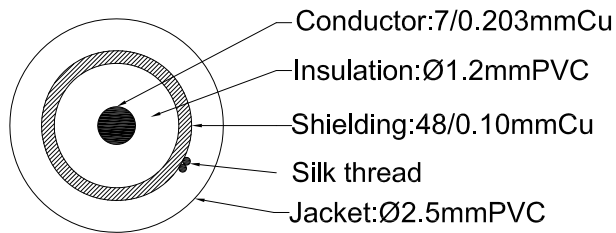

Wire layout

Cable section

3		Cable	1PCS	
2		3.5MO(P) (90°)molding	1PCS	PVC black /white
1		3.5MO(P) Connector	1PCS	NI-plated
ITEM	DWC NO	DESCRIPTIONS	QTY	Material