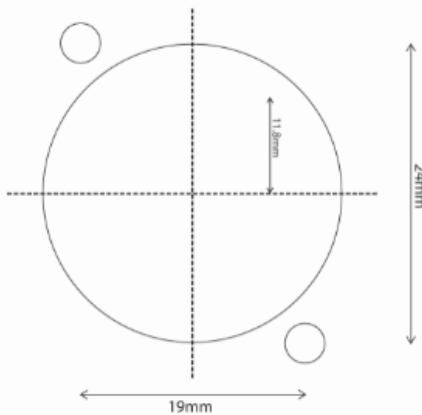

KADSpmNL

Requirements for cut-out:

Front

Back

Code	Description
KCUABDpm	USB A female to B female adaptor, reversible
KCUAA2Dpm	USB2.0 A female to A female coupler
KCUAAXDpm	USB2.0 A female to A female coupler, either way insertion
KCUAA3bkDpm	USB3 female to female coupler, cross-wired
KCUAA311whDpm	USB3 female to female coupler, wired 1:1
KCHDDpm	HDMI female to female coupler
KCK66Dpm	RJ12 6P6C female to female coupler
KOCMMDpm	Fibre female to female coupler SC to SC, multi mode simplex
KOCSMDpm	Fibre female to female coupler SC to SC, single mode simplex
KOLMMDXDpm	Fibre female to female coupler LC to LC, multi mode duplex
KOLSMDXDpm	Fibre female to female coupler LC to LC, single mode duplex
KOTSMDpm	Fibre female to female coupler ST to ST, single mode simplex, yellow dustcover