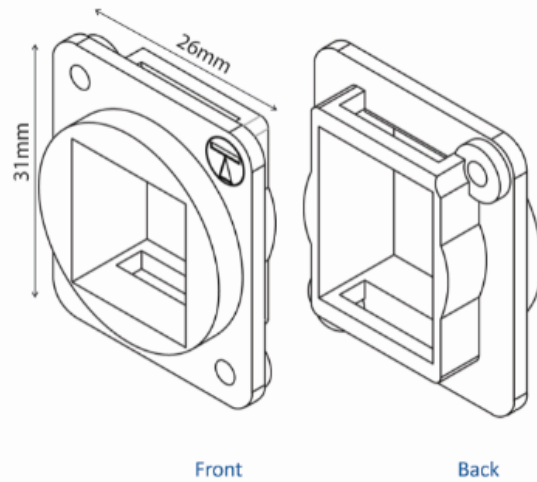

Front

Back

Code	Description
KCUABDpm	USB A female to B female adaptor, reversible
KCUAA2Dpm	USB2.0 A female to A female coupler
KCUAAXDpm	USB2.0 A female to A female coupler, either way insertion
KCUAA3bkDpm	USB3 female to female coupler, cross-wired
KCUAA311whDpm	USB3 female to female coupler, wired 1:1
KCHDDpm	HDMI female to female coupler
KCK66Dpm	RJ12 6P6C female to female coupler
KOCMMDpm	Fibre female to female coupler SC to SC, multi mode simplex
KOCSMDpm	Fibre female to female coupler SC to SC, single mode simplex
KOLMMDXDpm	Fibre female to female coupler LC to LC, multi mode duplex
KOLSMDXDpm	Fibre female to female coupler LC to LC, single mode duplex
KOTSMDpm	Fibre female to female coupler ST to ST, single mode simplex, yellow dustcover