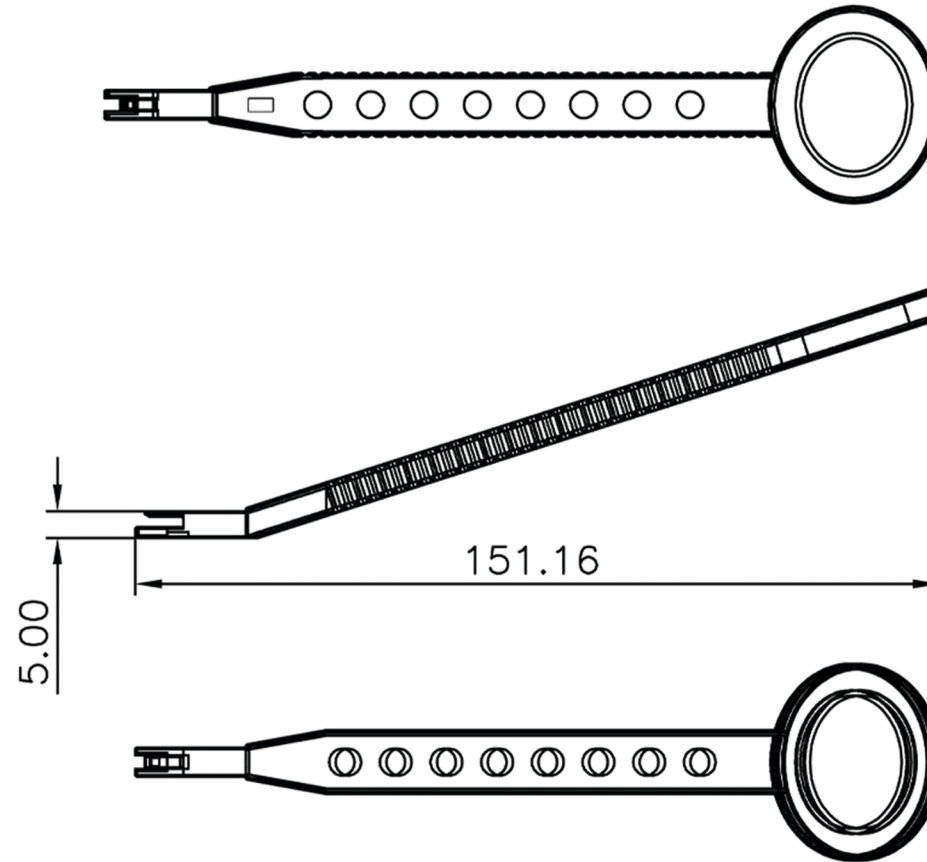

ROHS Compliant

Code: TPS

Key for Secure Locks TUK Code: TPS