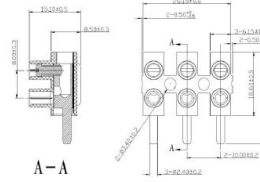

### HYPS-01712

12 Pole plug & socket pillar block polyamide 6a 250v

Female Part

Male Part

### SPECIFICATION

Number of Poles	12
Body Material	Natural polyamide
Colour	Natural
Base Type	Raised
Max Conductor Size (Sq mm)	2.5
Max Current (A)	6
Max Voltage (V)	250
Max Temp Rating °C	105
Pitch (mm)	10
Height (mm)	15.10
Width (mm)	18.6
Length (mm)	116.15