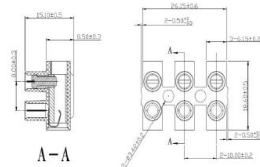

### HYPS-01712

12 Pole plug & socket pillar block polyamide 6a 250v

Female Part

Male Part

### SPECIFICATION

Number of Poles	12
Body Material	Natural polyamide
Colour	Natural
Base Type	Raised
Max Conductor Size (Sq mm)	2.5
Max Current (A)	6
Max Voltage (V)	250
Max Temp Rating °C	105
Pitch (mm)	10
Height (mm)	15.10
Width (mm)	18.6
Length (mm)	116.15