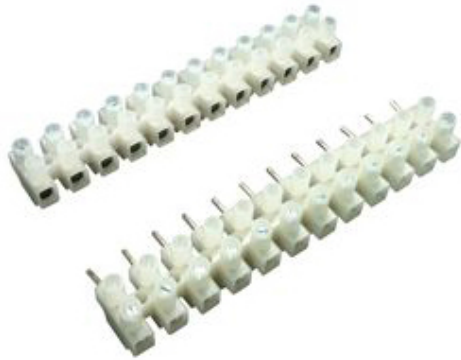

### HYPS-01712

12 Pole plug & socket pillar block polyamide 6a 250v

Female Part

Male Part

### SPECIFICATION

Number of Poles	12
Body Material	Natural polyamide
Colour	Natural
Base Type	Raised
Max Conductor Size (Sq mm)	2.5
Max Current (A)	6
Max Voltage (V)	250
Max Temp Rating °C	105
Pitch (mm)	10
Height (mm)	15.10
Width (mm)	18.6
Length (mm)	116.15