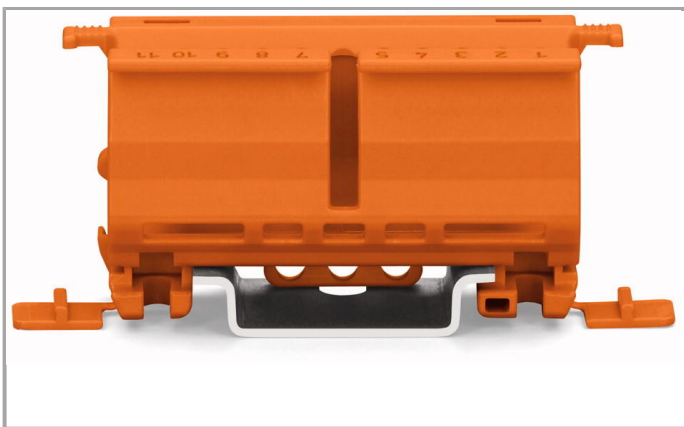

Data sheet | Item number: 222-500

Mounting carrier; 222 Series; for DIN-35 rail mounting/screw mounting

www.wago.com/222-500

Data

Geometrical Data

Width	22 mm / 0.866 inch
Height from upper-edge of DIN-35 rail	26 mm / 1.024 inch
Depth	66 mm / 2.598 inch