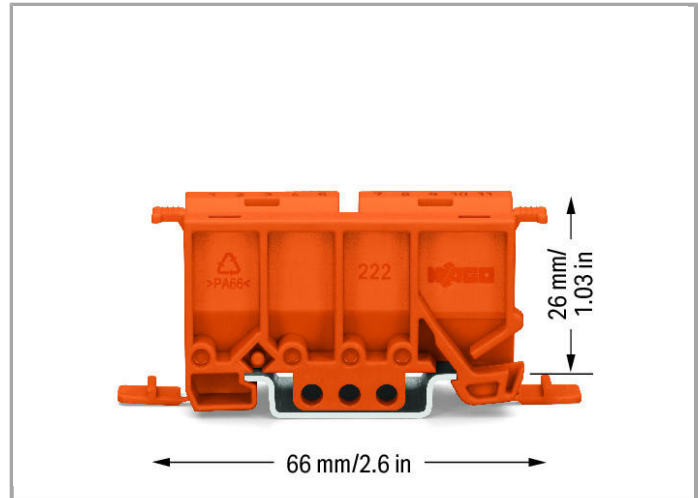

Data sheet | Item number: 222-500

Mounting carrier; 222 Series; for DIN-35 rail mounting/screw mounting

www.wago.com/222-500

Data

Geometrical Data

Width	22 mm / 0.866 inch
Height from upper-edge of DIN-35 rail	26 mm / 1.024 inch
Depth	66 mm / 2.598 inch