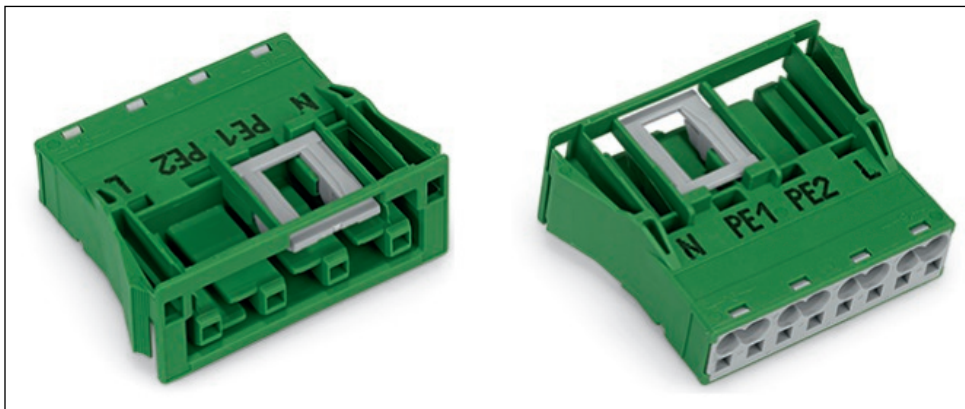

Images & drawings