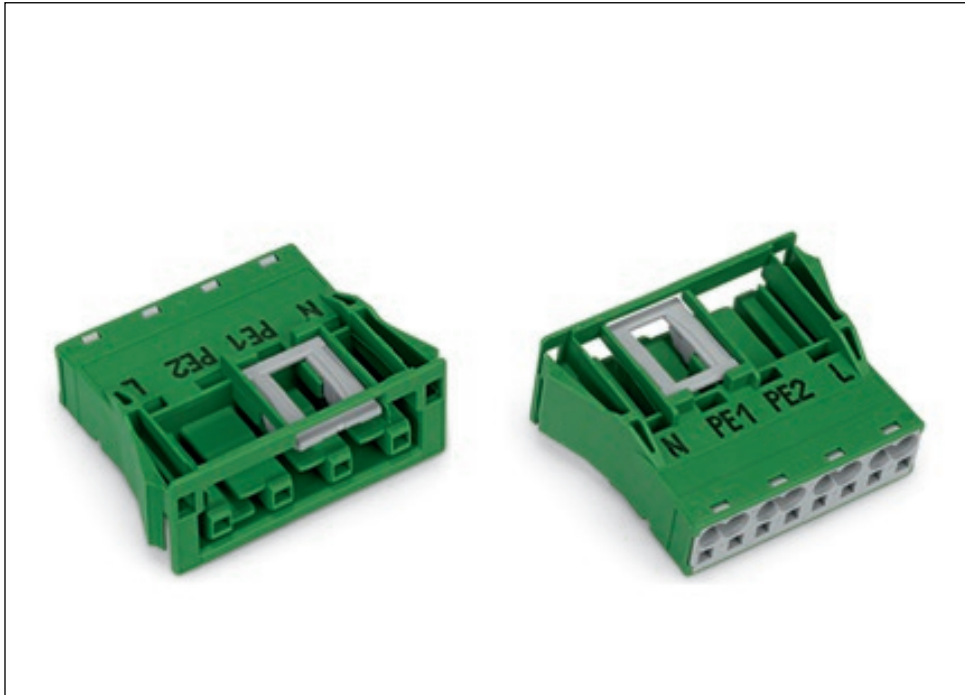

Images & drawings