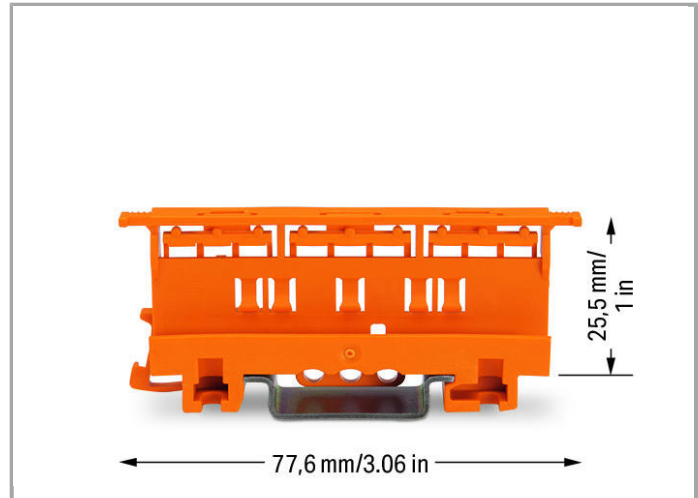

Data sheet | Item number: 221-500

Mounting carrier; 221 Series - 4 mm²; for DIN-35 rail mounting/screw mounting

www.wago.com/221-500

Data

Geometrical Data

Width	17.5 mm / 0.689 inch
Height from upper-edge of DIN-35 rail	25.5 mm / 1.004 inch
Depth	77.6 mm / 3.055 inch

Material Data

Color	orange
Insulating material	Polyamide 66 (PA 66)
Flammability class per UL94	V0
Weight	9.57 g

Subject to changes.

WAGO Kontakttechnik GmbH & Co. KG
Hansastr. 27
32423 Minden
Phone: +49571 887-0 | Fax: +49571 887-169
Email: info.de@wago.com | Web: www.wago.com