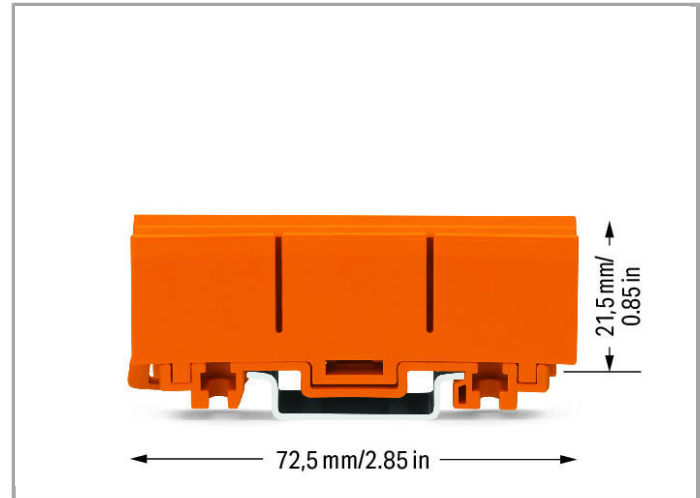

Data sheet | Item number: 2273-500

Mounting carrier; for single- and double-row con.; 2273 Series; for DIN-35 rail mounting/screw mounting

www.wago.com/2273-500

Data

Geometrical Data

Width	18.5 mm / 0.728 inch
Height from upper-edge of DIN-35 rail	21.5 mm / 0.846 inch
Depth	72.5 mm / 2.854 inch

Material Data

Color	orange
Fire load	0.322 MJ
Weight	10.74 g

Approvals / Certificates

Ship Approvals

Logo	Approval	Certificate name
	DNV GL Det Norske Veritas, Germanischer Lloyd	TAE000015T

Subject to changes.