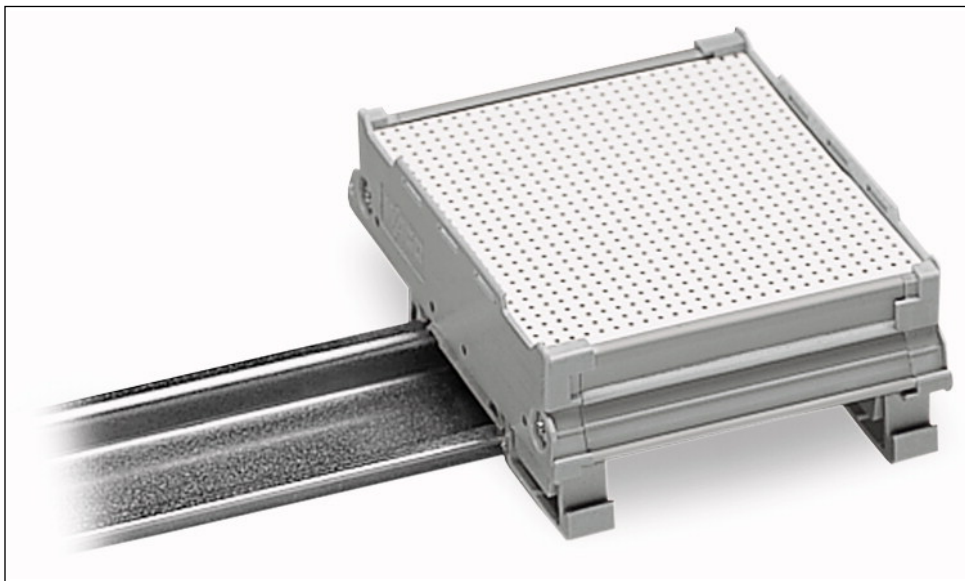

Images & drawings