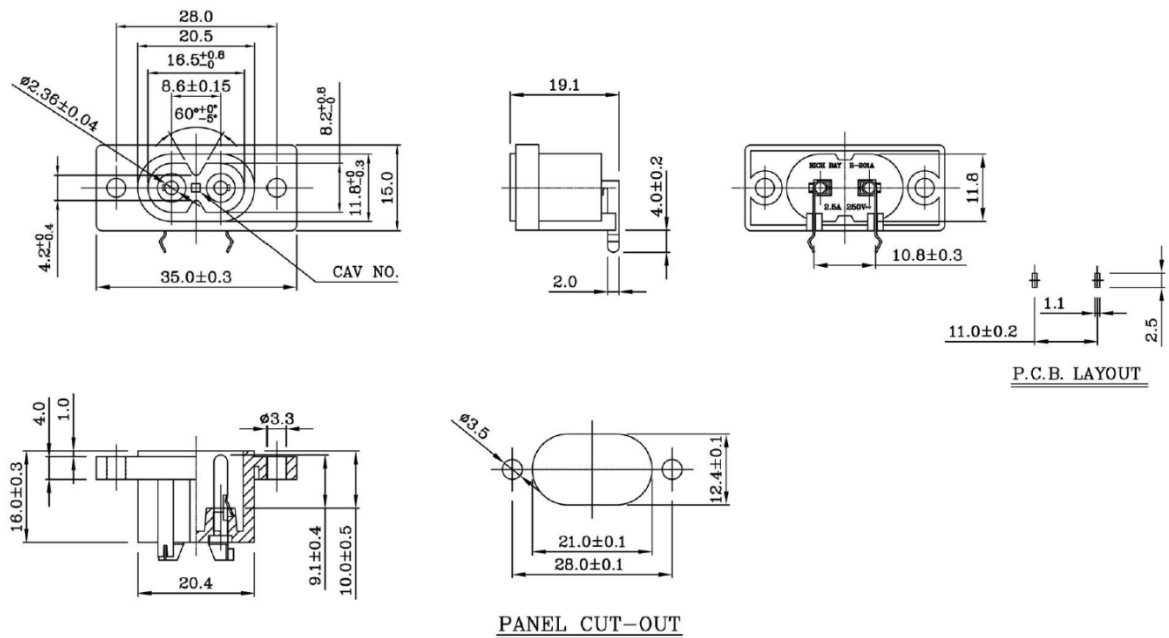

Data Sheet

IEC C8 Socket

Drawing:

Technical data

Color: Black

Appliance plug standard: C8

Total number of poles: 2

Rating: 2.5 A, 250 V AC

Insulation resistance: Over 100 M Ω 500 V DC

Dielectric strength: 2000 V AC 1 min.

Body material: Black glass-filled thermoplastic, UL 94V-2~0