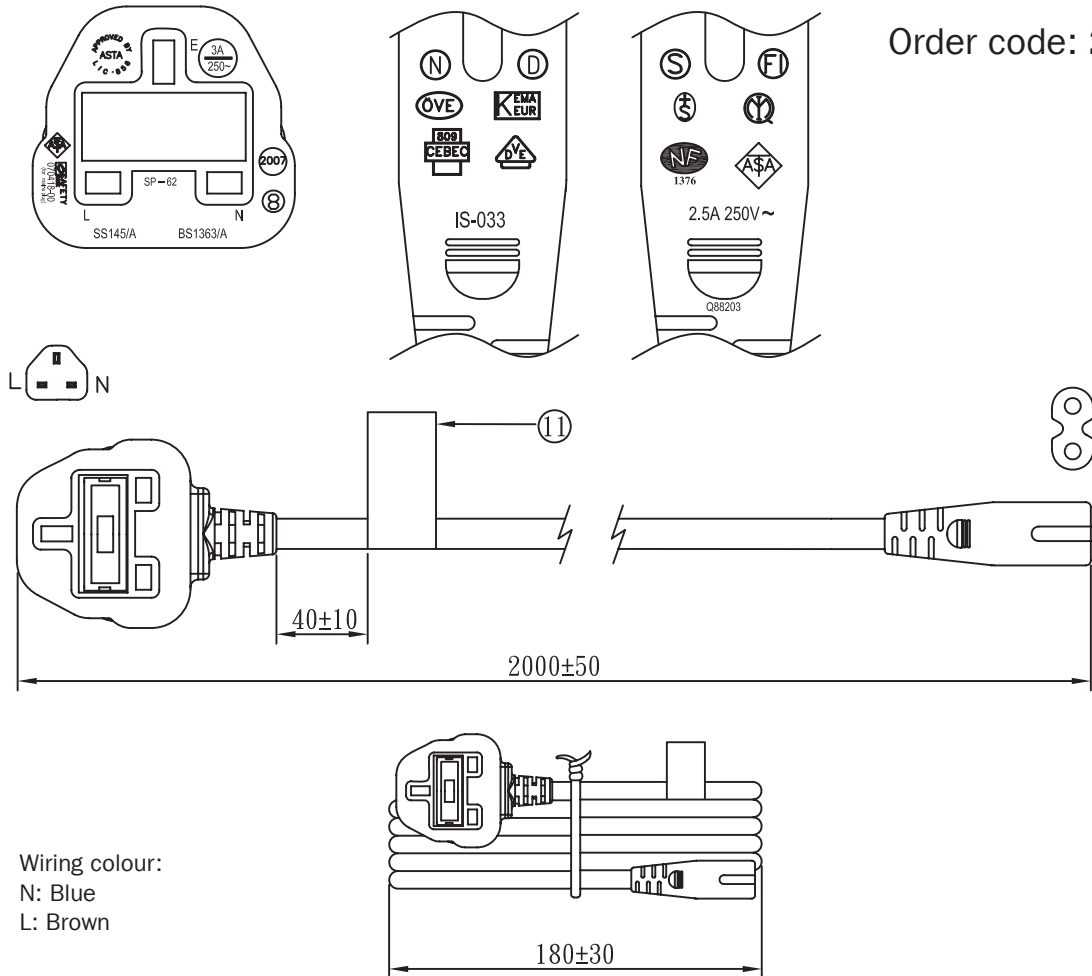

2m Figure 8 Socket 3A Fused Cordset

Order code: **23-7497**

Wiring colour:
N: Blue
L: Brown

No.	Item	Qty.
1	SP-62 Nickel Insert (black)	1
2	Fuse 3A	1
3	SP-63 Fire wire terminal	1
4	SP-62 Fuse cover	1
5	SP-62 Inner body cover	1
6	PVC 50P (SA85, SP-62)	40g
7	∅2.35B Phosphor bronze tube	2
8	IS-033 Inner body	1
9	PVC 45P (SA87, IS-033)	9g
10	PE Tie (black, 6 inch)	1
11	Label 3A	1
Cable	H03VVH2-F 2x0.75 Dent Print CT-12 (black)	
Plug	SP-62 + IS-033 (3A)	2000mm

SGIS ◁VDE▷ KEMA-KEUR 403403 ◁OVE▷ △ CE BEC 809 Ⓢ Ⓣ Ⓝ Ⓟ
NF-USE 1346 IEMMEQU H03VVH2-F 2x0.75mm² 60227 IEC 52 RVV 300/300V Ⓢ
A003083 2LDF/75 4V-75 V-75 (75°C) 250/250V LIGHT DUTY Q90096 -LF- CE