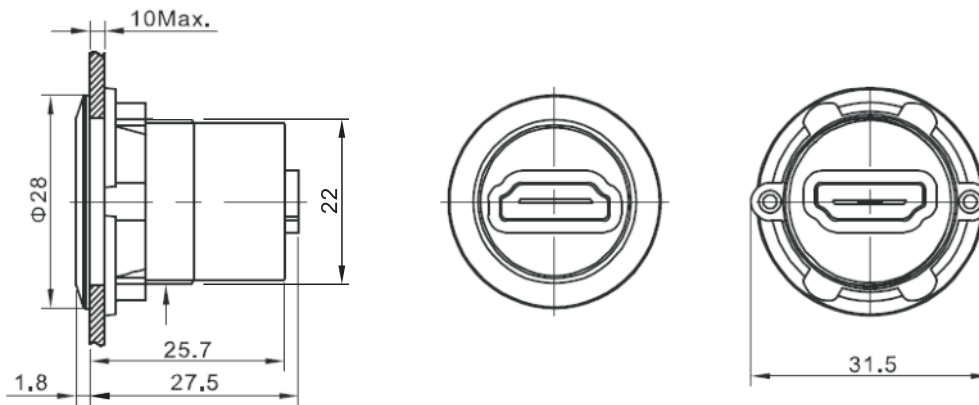

## Data Sheet

---

HDMI Front: Female Back: Female

Unit: mm

### Specification

Specification .....	HDMI Female – HDMI Female
Mounting diameter .....	22 mm
Body material .....	Aluminium (Silver / Black)
Operating and storage temperature .....	-20 to +55 °C
Operating and storage humidity .....	10 to 85 % RH
Panel thickness .....	1 ~ 10 mm
Max. voltage and current .....	5V 0.5A
Maximum Data Rate .....	8.16 Gbit/s