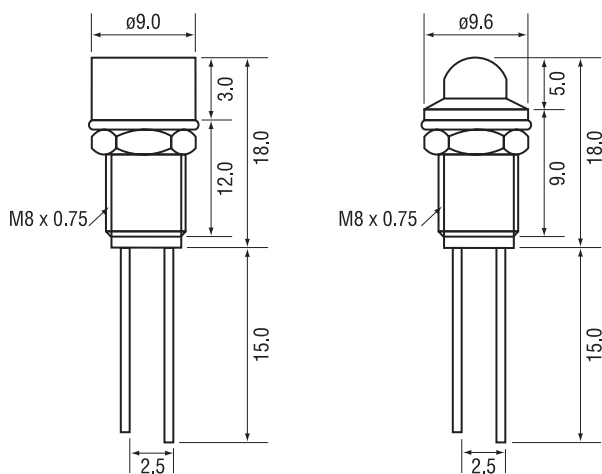

Features:

- Fitted with 5mm standard LED
- Black or bright chrome
- Recessed or prominent
- Choice of LED colours

Dimensions (mm):

Recessed

Prominent

Mounting hole $\varnothing 8,2\text{mm}$

Order code	MPN	LED Colour	Description
42-0700	L-53ID/B	Red	5mm Chrome recessed LED indicator
42-0705	L-53GD	Green	
42-0710	L-53YD	Yellow	
42-1007	5CRINDB	Blue	
42-0725	L-53GD	Green	5mm Chrome prominent LED indicator
42-0730	L-53YD	Yellow	
42-1006	5BRINDB	Blue	
42-0740	L-53ID/B	Red	5mm Black recessed LED indicator
42-0745	L-53GD	Green	
42-0750	L-53YD	Yellow	
42-0997	5BRINDW	White	
42-0996	L-53ID/B	White	5mm Black prominent LED indicator
42-1004	5BPINDB	Blue	