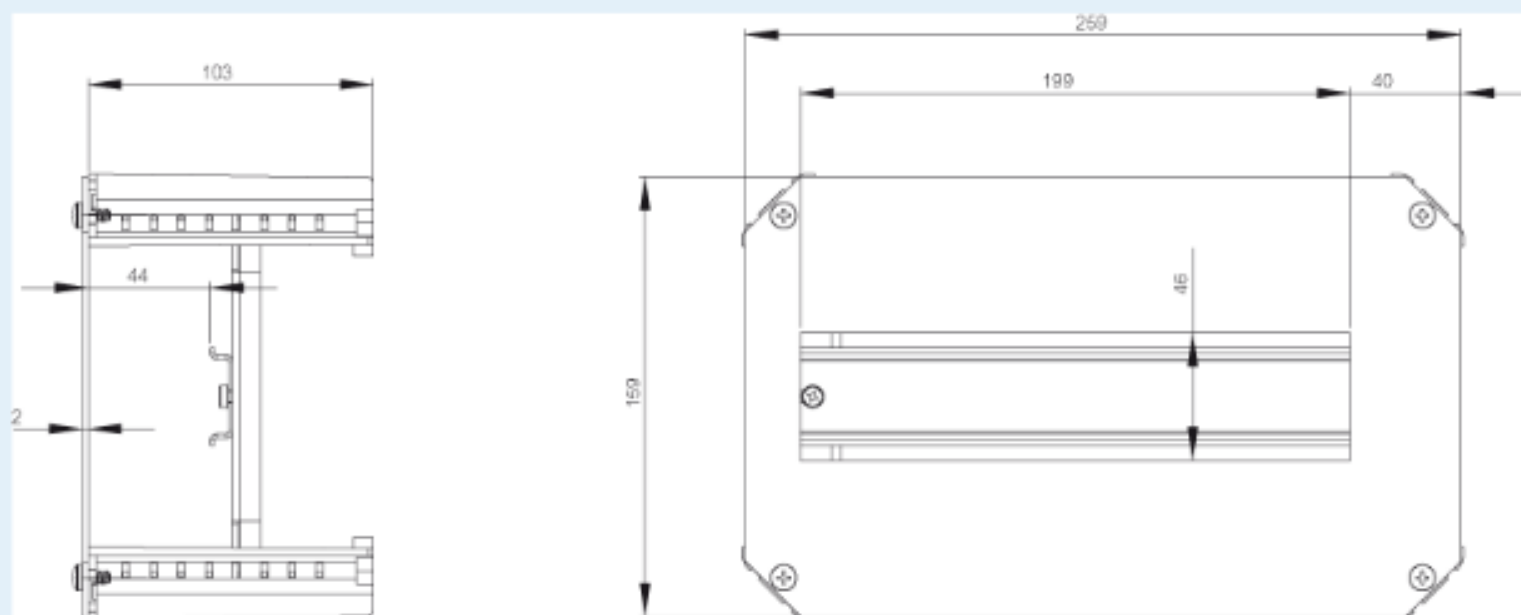

DRS ARCA 203015

FIBOX
Enclosing innovations

Sample image

Order symbol: DRS ARCA 203015

Product nbr: 8120791

Description: DIN rail frame set

Remarks: 1 row x 11 modules, for size 200x300x150

Including:

EAN: 6418074082992

El. number:

- Finland: 3423882
- Denmark: 8212094848
- Sweden: 2500196

Dimensions:	Height	Width	Depth
mm:	285	185	35
inch:	11.22	7.28	1.38

Materials:

Material:

Base colour:

Cover colour: