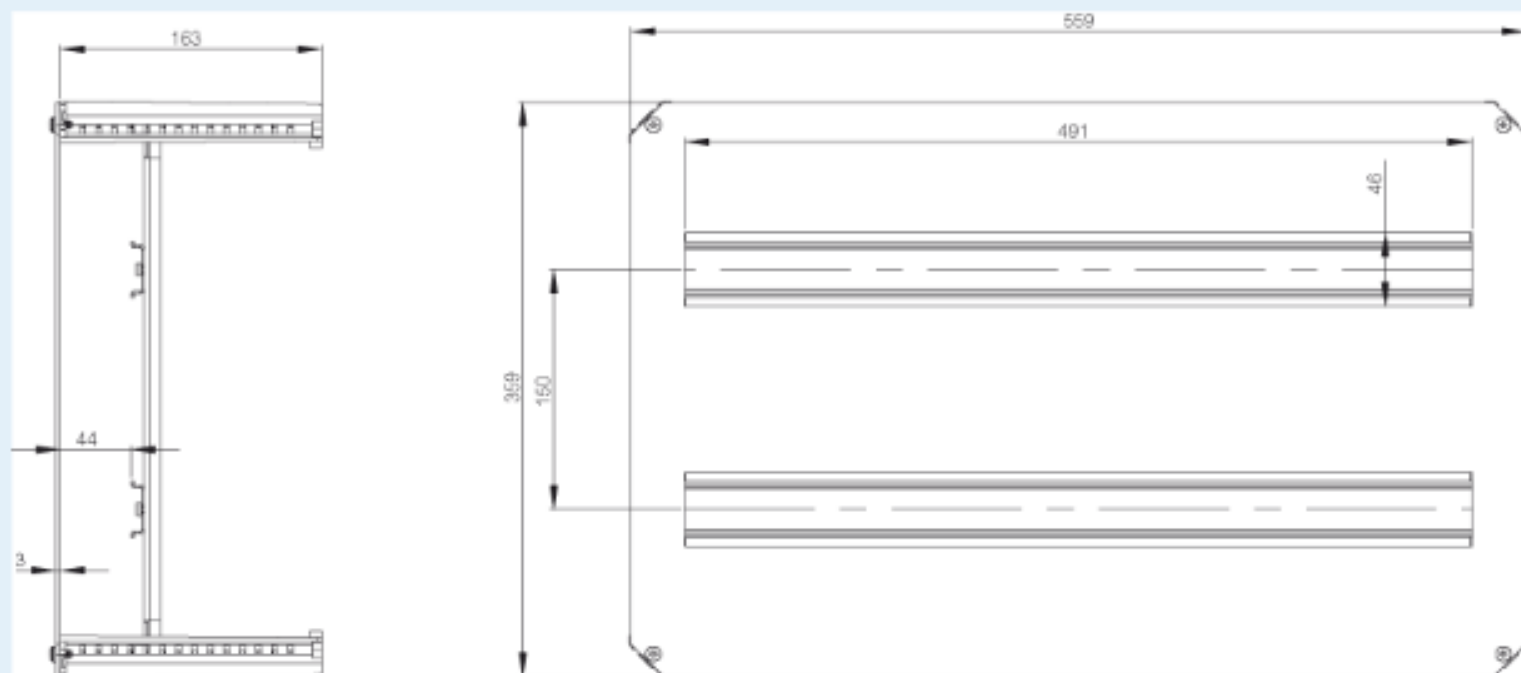

DRS ARCA 406021

FIBOX
Enclosing innovations

Sample image

Order symbol: DRS ARCA 406021

Product nbr: 8120797

Description: DIN rail frame set

Remarks: 2 rows x 27 modules. for size 400x600x210

EAN: 6418074083050

El. number:

- Finland: 3423890
- Denmark: 8212094903
- Sweden: 2500200

Including:

Dimensions:

	Length	Width	Height
mm:		385	585
inch:		15.16	23.03

Materials:

Material: _____

Base colour: _____