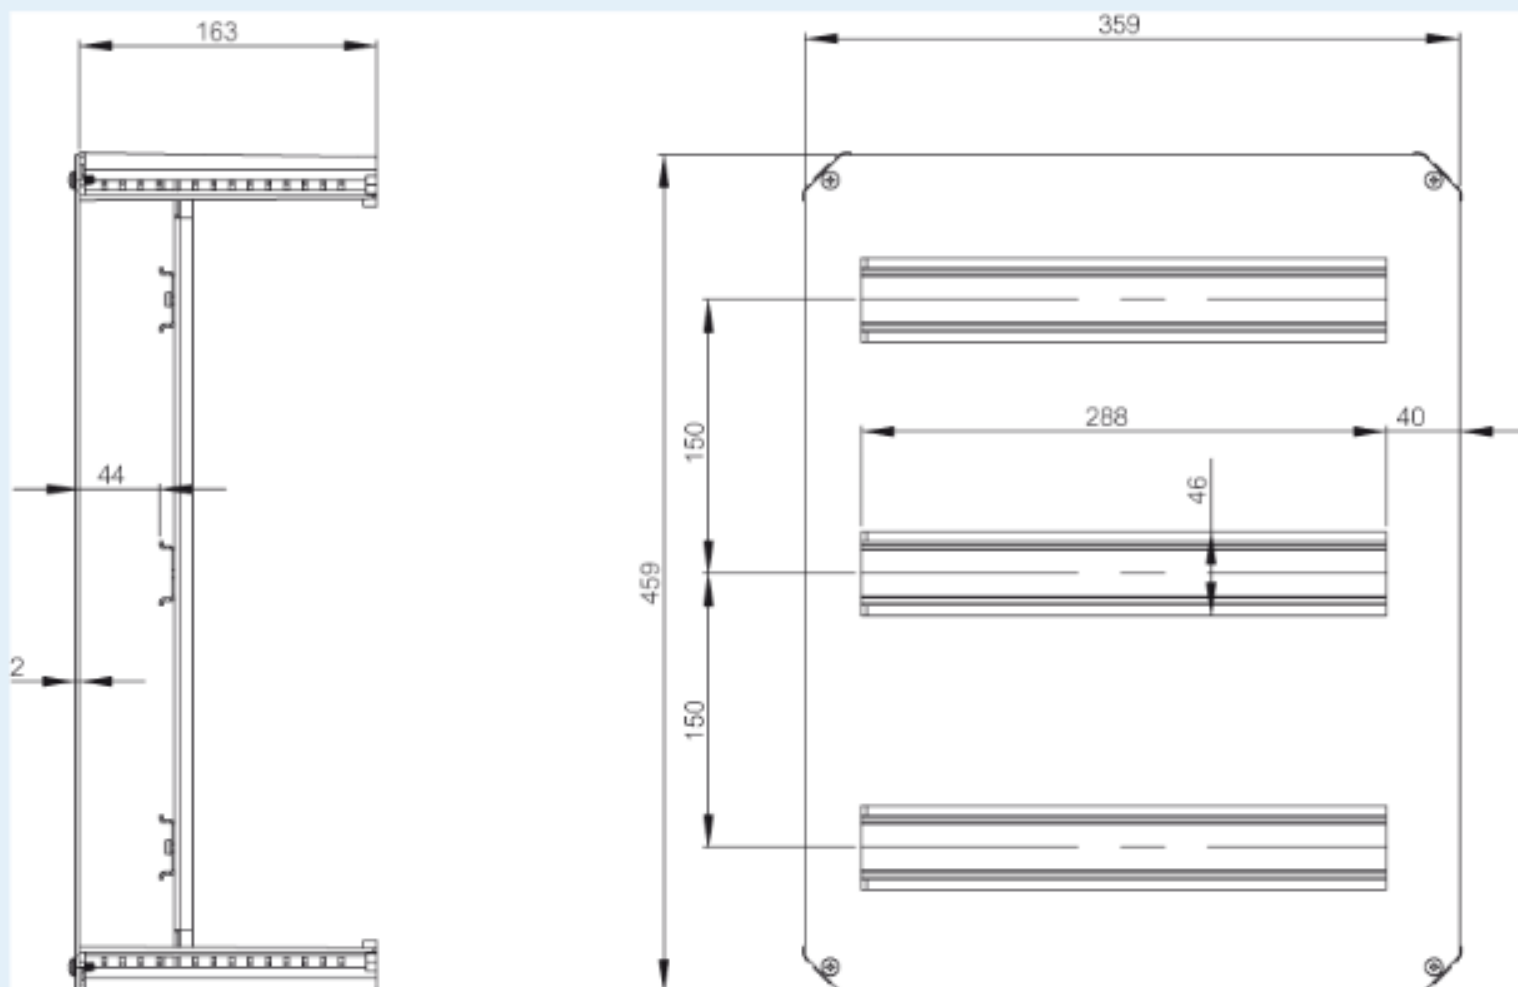

DRS ARCA 504021

FIBOX
Enclosing innovations

Sample image

Order symbol: DRS ARCA 504021

Product nbr: 8120769

Description: DIN rail frame set

Remarks: 3 rows x 16 modules. for size 500x400x210

EAN: 6418074082909

El. number:

- Finland: 3423861
- Denmark: 8212094754
- Sweden: 2500192

Including:

Dimensions:

| | Length | Width | Height |
|-------|--------|-------|--------|
| mm: | | 385 | 485 |
| inch: | | 15.16 | 19.09 |